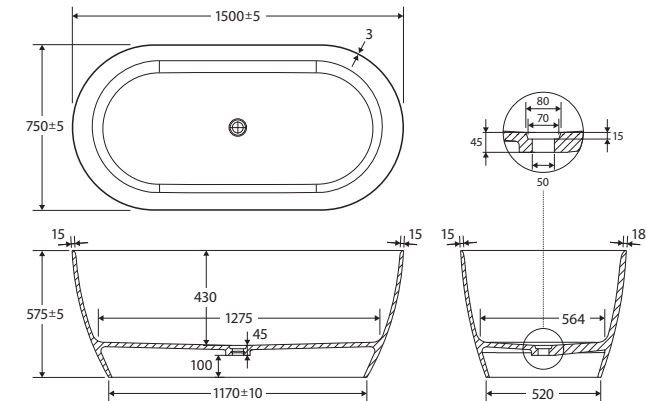

Kaya®  
CAST STONE  
SOLID SURFACE  
BATH, 1500MM

Features

- Slim wall design
- Thin edge
- Freestanding style
- Chrome pull-out/pop-up waste included
- No overflow
- Capacity: 350L
- Net weight: 86kg
- Gross weight: 136kg

While we aim to ensure specifications are correct at the time of publication, Fienza reserves the right to make modifications without prior notice. Physical colour may vary from image shown. All measurements are shown in millimetres. Always use physical product measurements for mark-ups and roughing-in as the technical drawing may differ from actual product received.