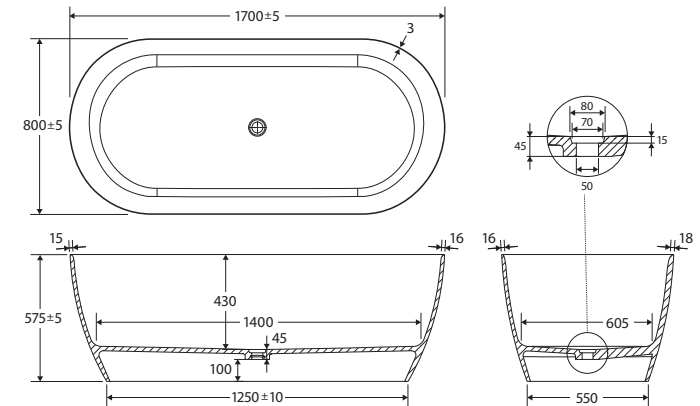

Kaya®

CAST STONE
SOLID SURFACE
BATH, 1700MM

Features

- Slim wall design
- Thin edge
- Freestanding style
- Chrome pull-out/pop-up waste included
- No overflow
- Capacity: 430L
- Net weight: 114kg
- Gross weight: 164kg

While we aim to ensure specifications are correct at the time of publication, Fienza reserves the right to make modifications without prior notice. Physical colour may vary from image shown. All measurements are shown in millimetres. Always use physical product measurements for mark-ups and roughing-in as the technical drawing may differ from actual product received.