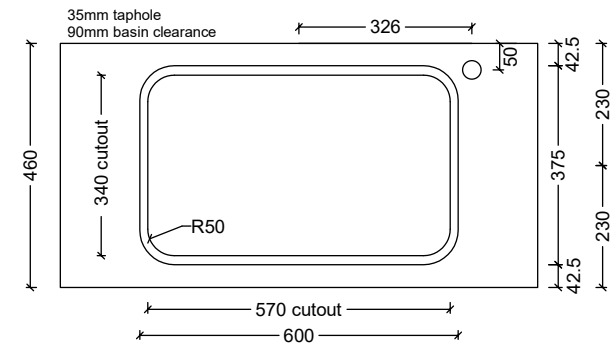

George

WG White Gloss
GEO-BS-600-WG-S

WM White Matt
GEO-BS-600-WM-U

Taphole Offset

Note: Offset or wall mounted tapware required.

Inset

Drawings

Cut Out Specifications

Approx Capacity: 12.5L

Cut Out Size: 570w x 340d

Waste Size: 32mm without overflow

Note: Due to the manufacturing process, ceramic basins will vary from their nominal stated sizes. Use the dimensions provided as a guide only. Waste not included. Refer to brochure for pricing.