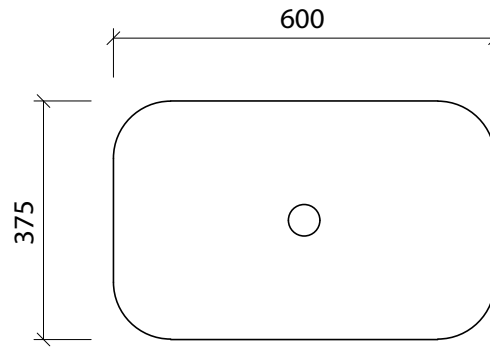

George

WG White Gloss
GEO-BS-600-WG-S

WM White Matt
GEO-BS-600-WM-U

Taphole Offset

Note: Offset or wall mounted tapware required.

Inset

Drawings

Cut Out Specifications

Approx Capacity: 12.5L

Cut Out Size: 570w x 340d

Waste Size: 32mm without overflow

Note: Due to the manufacturing process, ceramic basins will vary from their nominal stated sizes. Use the dimensions provided as a guide only. Waste not included. Refer to brochure for pricing.