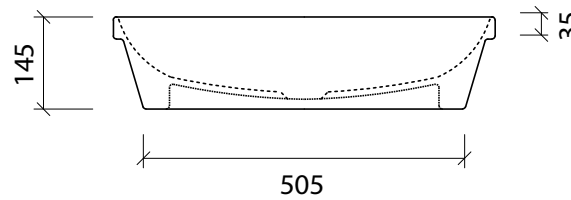

George

WG White Gloss
GEO-BS-600-WG-S

WM White Matt
GEO-BS-600-WM-U

Taphole Offset

Note: Offset or wall mounted tapware required.

Inset

Drawings

Cut Out Specifications

Approx Capacity: 12.5L

Cut Out Size: 570w x 340d

Waste Size: 32mm without overflow

Note: Due to the manufacturing process, ceramic basins will vary from their nominal stated sizes. Use the dimensions provided as a guide only. Waste not included. Refer to brochure for pricing.