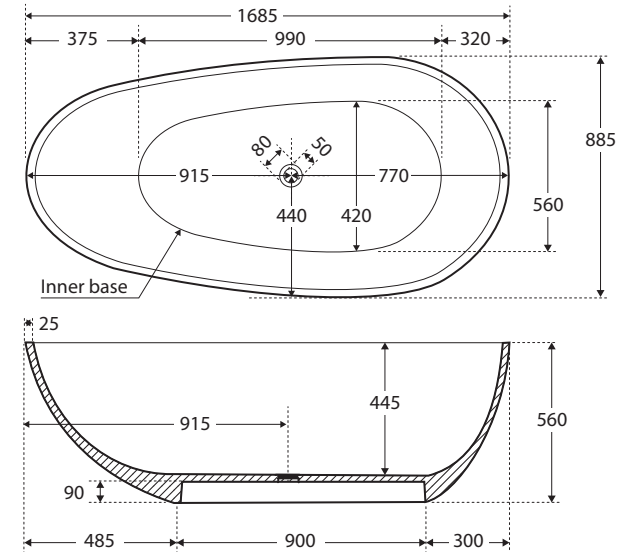

Bahama

CAST STONE
SOLID SURFACE
BATH, 1685MM

Features

- Captivating asymmetrical design, freestanding style
- Integrated overflow
- Chrome waste included with bath
- Capacity: 300L
- Net weight: 145kg
- Gross weight: 185kg

Installation Warning: Floor preparation may be required for off-centre waste positions. Please discuss with your builder/plumber before tiling and waterproofing your bathroom.

Available in

Matte White
ST03

While we aim to ensure specifications are correct at the time of publication, Fienza reserves the right to make modifications without prior notice. Physical colour may vary from image shown. All measurements are shown in millimetres. Always use physical product measurements for mark-ups and roughing-in as the technical drawing may differ from actual product received.