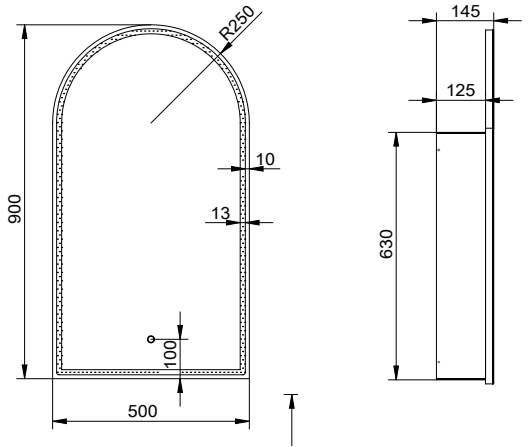

NEW

BLANCA

LED SHAVING CABINET

REMER

NEW

BLANCA

LED SHAVING CABINET

FEATURES	BLANCA
Copper Free Mirror	●
LED Lighting	●
Demister	●
Soft Close	●
Touch Sensor	●
Concealed Wire Technology	●
Finish: White	●
Two Adjustable Glass Shelves	●
Single-Sided Mirror Door (door opens right to left)	●
AVAILABLE SIZE (mm)	
500 x 900 x 145	✓

LIGHTING SPECIFICATIONS

CCT: 6500K – daylight
CRI: >80

INSTALLATION

Input voltage: 220-240v 50Hz
Hardwire
Includes wall mount split batten
Mounting holes are provided
for semi-recessed mounting

BLANCA [BR50D]

Size: 500x900x145mm
LED Lighting
Frontlit
Demister

RRP: \$1,769

Note: Remer Price List 01/07/2022 - 30/06/2023. All prices shown correct at time of printing. Sizes are in mm and nominal and should be checked prior to installation. Orders under \$300 (exclusive GST) will attract a \$30 (exclusive GST) freight charge. Warranty - 5 years replacement of parts or products. Note: Does not include labor. Please note all LED Products requiring hardwiring must be installed by a licensed electrician in accordance with local regulations. Actual colours may vary so please check colour samples before ordering.