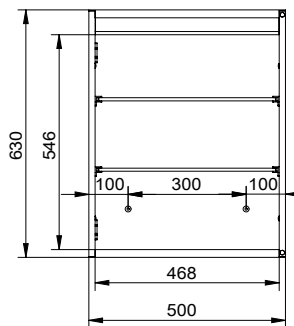

NEW

BLANCA

LED SHAVING CABINET

REMER

NEW

BLANCA

LED SHAVING CABINET

FEATURES	BLANCA
Copper Free Mirror	●
LED Lighting	●
Demister	●
Soft Close	●
Touch Sensor	●
Concealed Wire Technology	●
Finish: White	●
Two Adjustable Glass Shelves	●
Single-Sided Mirror Door (door opens right to left)	●
AVAILABLE SIZE (mm)	
500 x 900 x 145	✓

Size: 500x900x145mm
LED Lighting
Frontlit
Demister

RRP: \$1,769

Note: Remer Price List 01/07/2022 - 30/06/2023. All prices shown correct at time of printing. Sizes are in mm and nominal and should be checked prior to installation. Orders under \$300 (exclusive GST) will attract a \$30 (exclusive GST) freight charge. Warranty - 5 years replacement of parts or products. Note: Does not include labor. Please note all LED Products requiring hardwiring must be installed by a licensed electrician in accordance with local regulations. Actual colours may vary so please check colour samples before ordering.