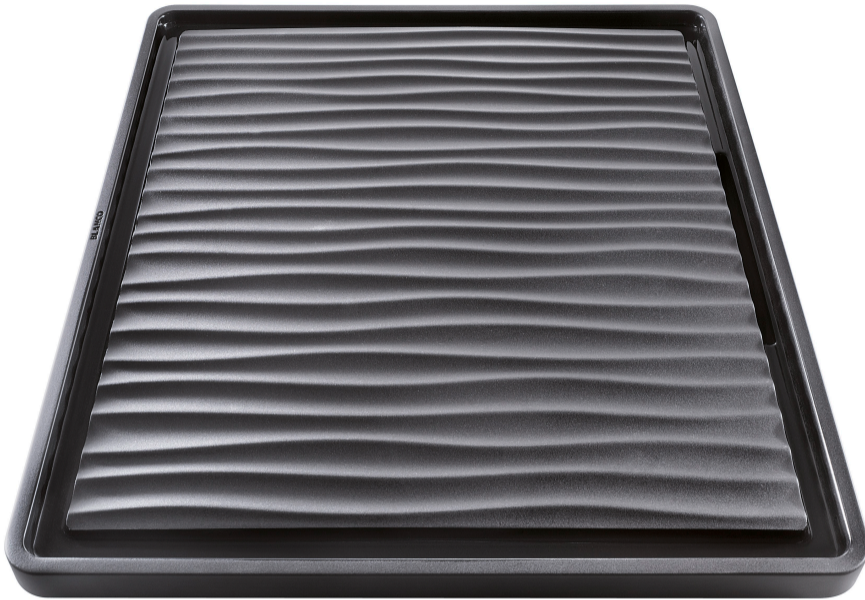

## Plastic Drainer Tray

**Model:**  
**BDRAINP**

### Key Features

Designed to lay on or over your Blanco sink

Suits QUATRUS range, NAYAXL9, NAYA6, SUBLINE range of sinks

Perfect drainer solution for kitchens with only a single or double bowl sink

Includes a number of channels for liquids to drain off

Helps to keep your kitchen clean and tidy

Designed to allow excess water from washing to flow back into the bowl

Black high quality plastic

### Dimensions

**Product Dimensions (mm):**  
430L x 380D mm