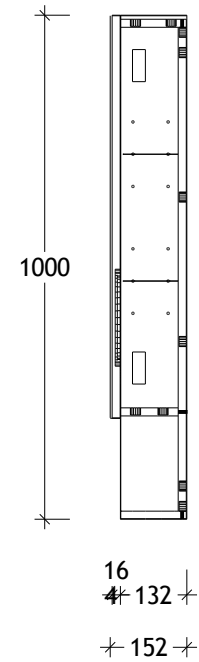

NAME:	SHELF SHAVER - SFSC75100
SIZE:	750
WK/WH:	-
CONFIGURATION:	2 DOOR

Please note: Magnified mirror comes standard on right hand door unless otherwise specified