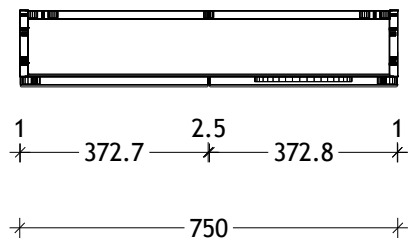

NAME:	SHELF SHAVER - SFSC75100
SIZE:	750
WK/WH:	-
CONFIGURATION:	2 DOOR

Please note: Magnified mirror comes standard on right hand door unless otherwise specified