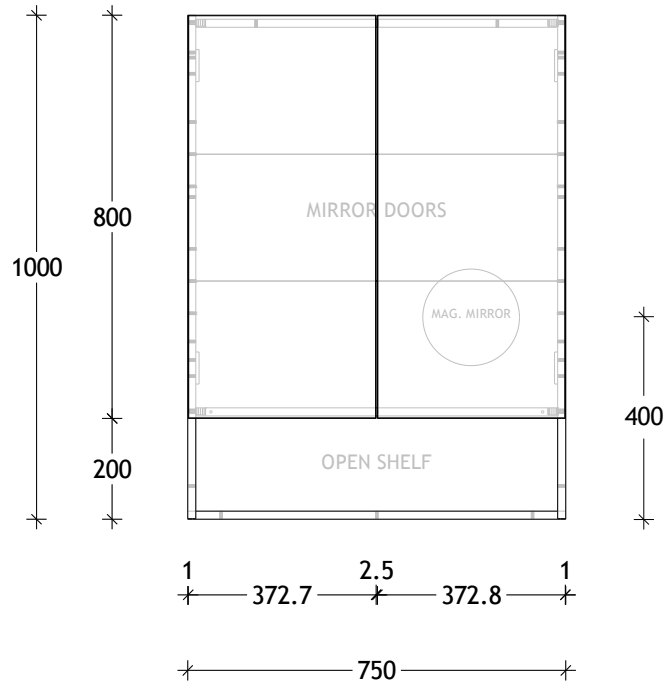

NAME:	SHELF SHAVER - SFSC75100
SIZE:	750
WK/WH:	-
CONFIGURATION:	2 DOOR

Please note: Magnified mirror comes standard on right hand door unless otherwise specified