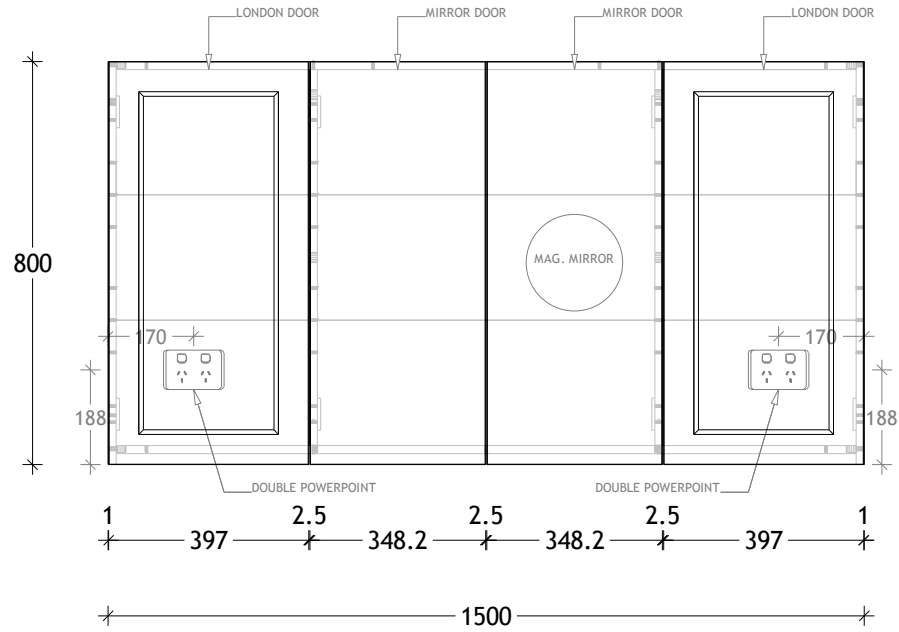

NAME:	LONDON SHAVER - TLSC15080D
SIZE:	1500
WK/WH:	-
CONFIGURATION:	LH & RH LONDON DOORS

Please note: Magnified mirror comes standard on the right hand side unless otherwise specified