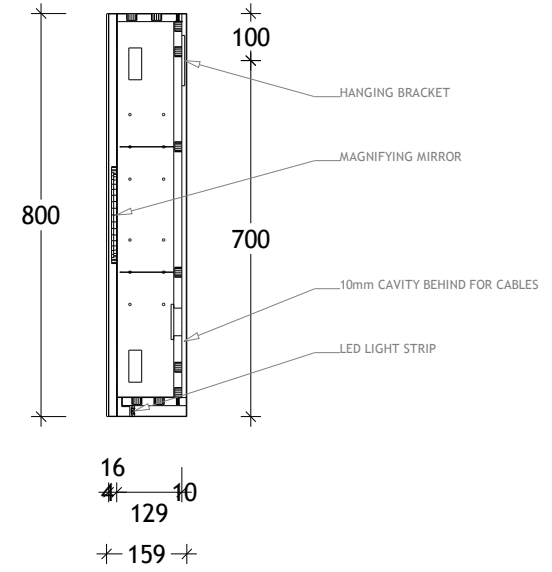

NAME:	LONDON SHAVER - TLSC15080D
SIZE:	1500
WK/WH:	-
CONFIGURATION:	LH & RH LONDON DOORS

Please note: Magnified mirror comes standard on the right hand side unless otherwise specified