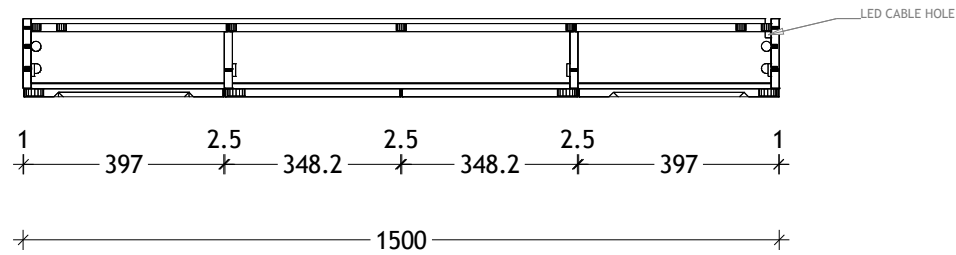

NAME:	LONDON SHAVER - TLSC15080D
SIZE:	1500
WK/WH:	-
CONFIGURATION:	LH & RH LONDON DOORS

Please note: Magnified mirror comes standard on the right hand side unless otherwise specified