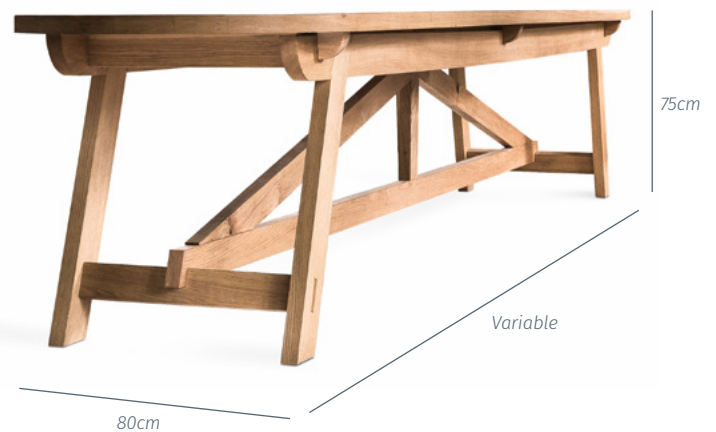

Designed with Holland Harvey Architects and handcrafted by our artisans.

SIZES AVAILABLE

240cm L x 80cm W x 75cm H — Seats 10 (pictured)
200cm L x 80cm W x 75cm H — Seats 8
160cm L x 80cm W x 75cm H — Seats 6

DIMENSIONS

Goldfinger + Inhabit rectangular dining table

This rectangular dining table creates a silhouette that is both architectural and organic. Its simple, clean lines are offset by subtly curved table corners and arched legs. With an expansive tabletop, this table is perfect for larger gatherings.