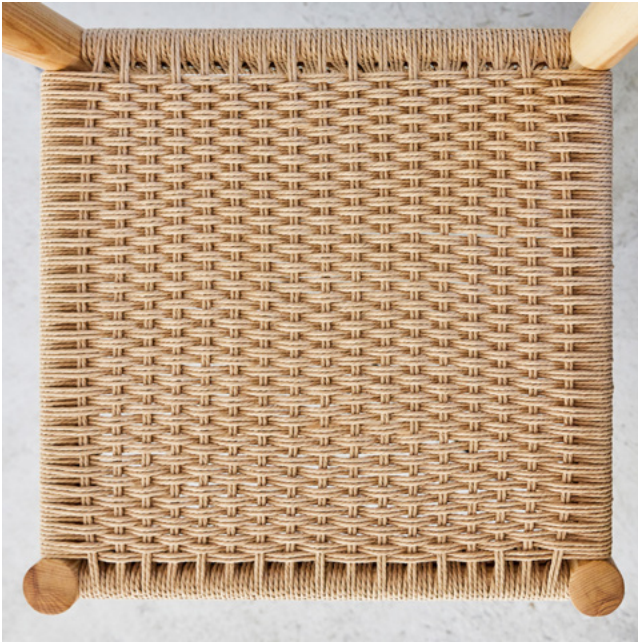

Image: Carla Barber

Canopy collection

Bar stool

Chair

Image: Carla Barber

Canopy bar stool

Combining contemporary forms and traditional craftsmanship, the Canopy bar stool is designed with comfort in mind. It features a hand-turned cylindrical backrest, rounded dowel frame, and a generous, wide seat woven from Danish cord.

SIZES AVAILABLE

47.5cm W x 47.5cm D x 112cm H-back | 79cm H-seat

WOOD OPTIONS

Ash (pictured)

Oak

Elm

Walnut

FINISHES

DIMENSIONS

Canopy chair

Like its companion bar stool, the Canopy chair combines contemporary forms and traditional craftsmanship. With a hand-turned cylindrical backrest, rounded dowel frame, and a generous, wide seat woven from Danish cord, this chair is designed to maximise comfort.

DIMENSIONS

47.5cm

45cm

47.5cm

78cm