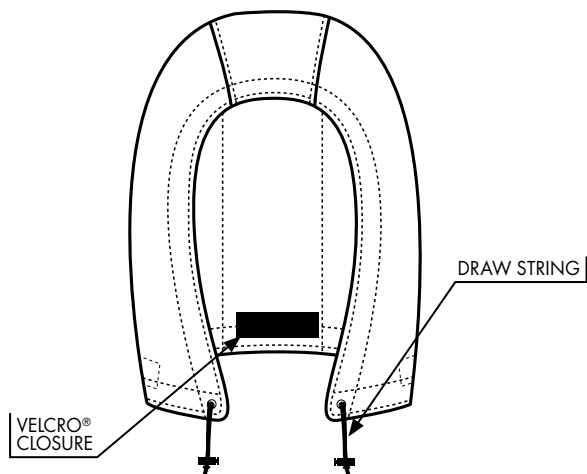

Style 364 - Fleece Hood

- 55% modacrylic, 45% cotton
- Fabric is inherently flame resistant
- VELCRO® closure to attach to fleece jackets

ONE SIZE FITS ALL

STOCK COLOURS:

FRONT

SIDE