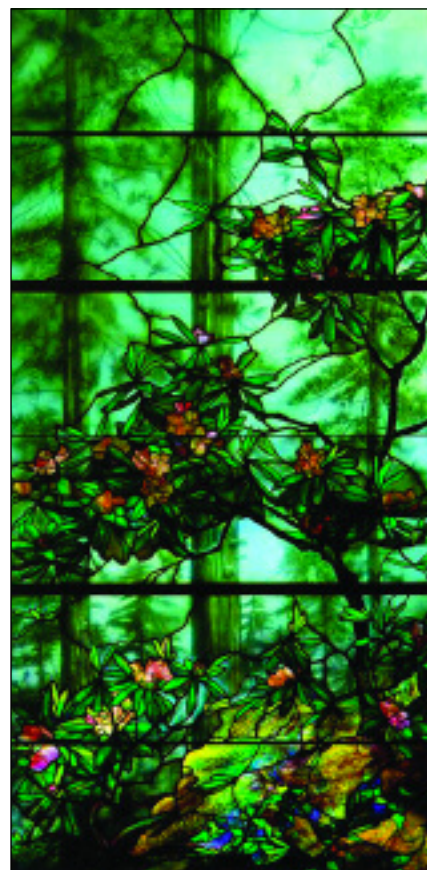

Steven Stelz
Stelz Studios, Flemington, NJ