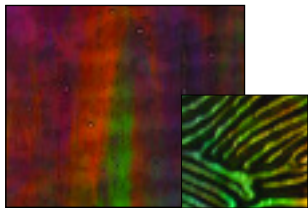

103LL
Green, Blue,
Purple Streaky
C
(-V)
Vertigo
(+V)