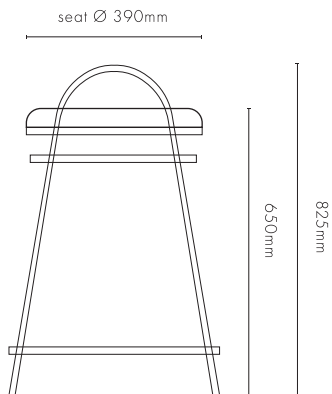

Seating and frame fully customisable

Lead time 6-8 weeks

Made in Melbourne by Zenn Design

Design registration no 202215583