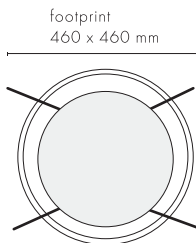

Seating and frame fully customisable

Lead time 6-8 weeks

Made in Melbourne by Zenn Design

Design registration no 202215583