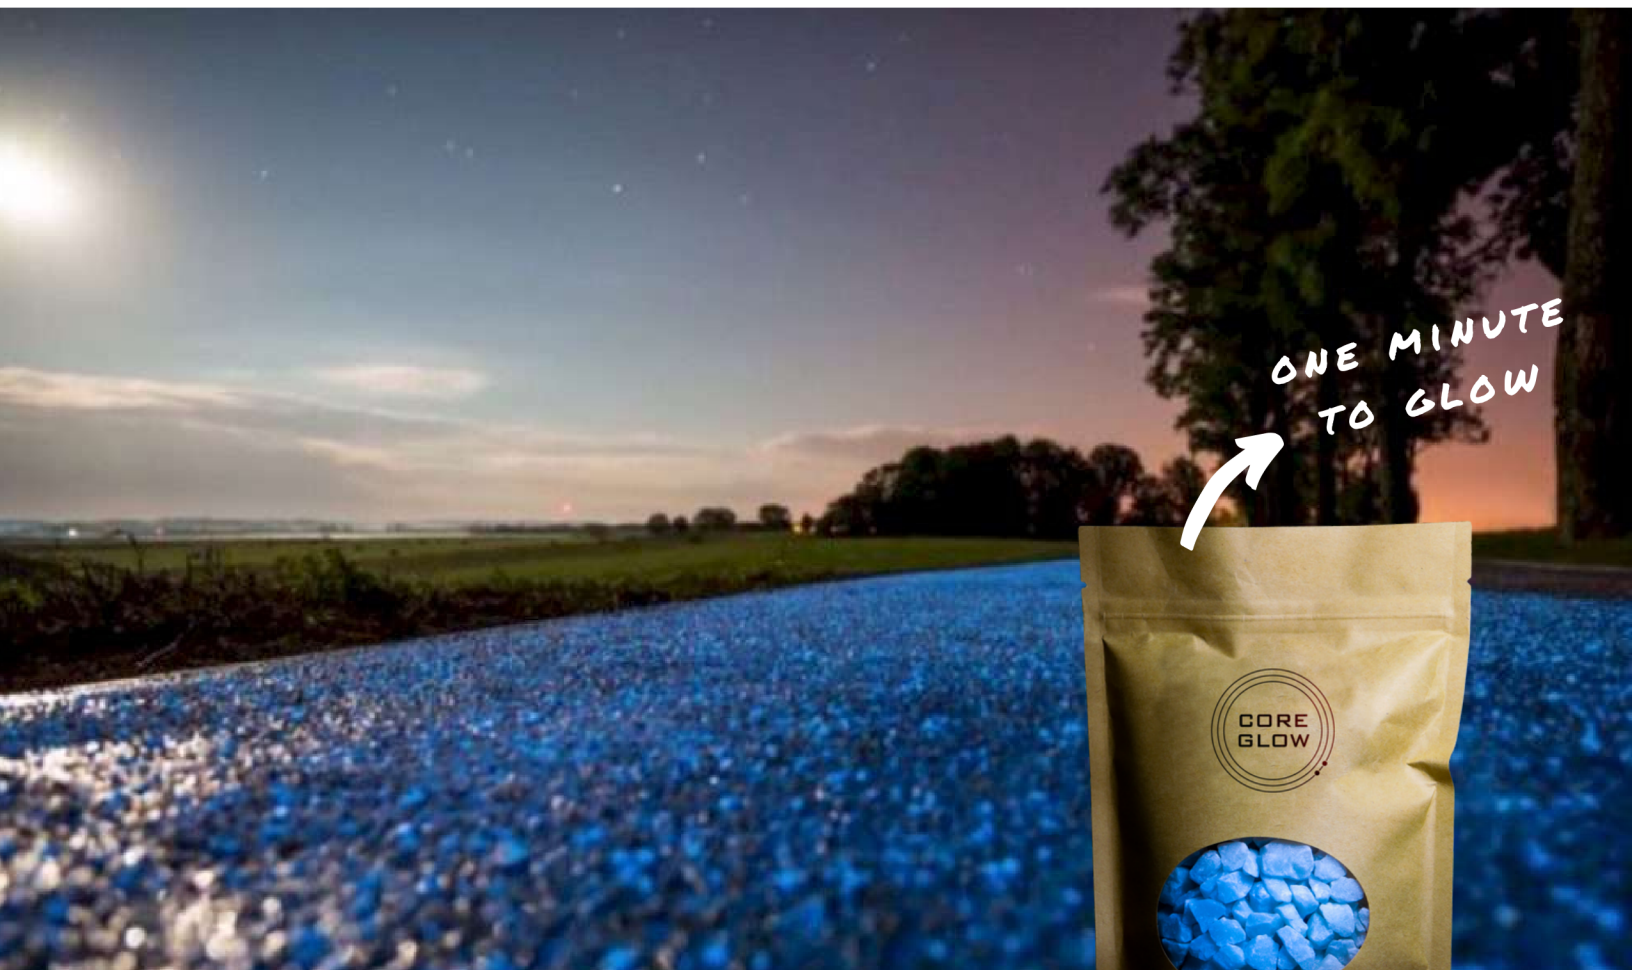

CORE FOUNDATIONS

Our honeycomb **interconnecting** panels form a **stabilizing base** when filled with aggregate or turf. They are **perfect** for **RV & boat parking, tiny home foundations, parking lots, nature paths,** and more!

INSPIRED BY NATURE.

LANDSCAPING ADD-ONS

CORE's innovative line of solar charged glow stones instantly create a brilliant and community-centric feeling, and offer a durable and inexpensive way to bring light to dark areas around your tiny home. Reduce your power usage and limit light pollution with Core Glow stones.

CORE GLOW

- ✔ Aesthetically pleasing
- ✔ Safe & durable
- ✔ Compliant with dark sky policy
- ✔ Lasts 20+ years
- ✔ 12+ hours of glow
- ✔ Reduces light pollution
- ✔ Lights up pathways
- ✔ Charges with sunlight