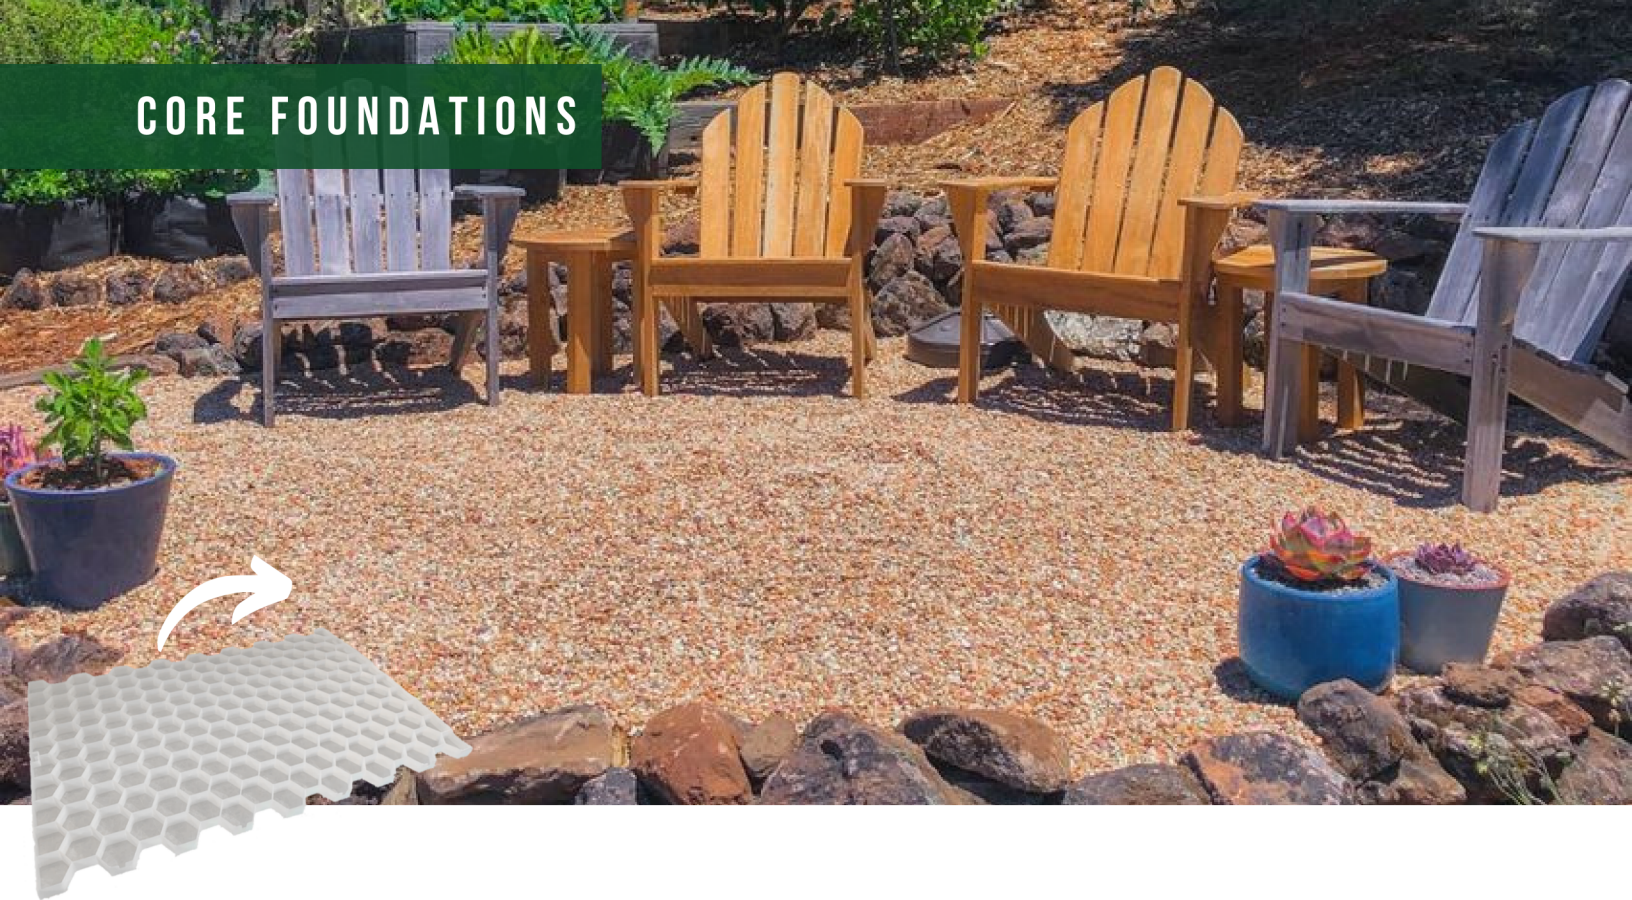

CORE

LANDSCAPE
PRODUCTS

STABILIZING GRIDS RECREATIONAL USE

- RV PARKING
- BOAT STORAGE
- PARKING LOTS
- YURT PADS
- TINY HOMES
- ACCESSIBLE PATHS
- NATURE PATHS
- CABIN FOUNDATIONS

THE ROAD TO THE FUTURE IS UNPAVED

CORE FOUNDATIONS

Our honeycomb **interconnecting** panels form a **stabilizing base** when filled with aggregate or turf. They are **perfect** for **RV & boat parking, tiny home foundations, parking lots, nature paths,** and more!

INSPIRED BY NATURE.

LANDSCAPING ADD-ONS

CORE's innovative line of solar charged glow stones instantly create a brilliant and community-centric feeling, and offer a durable and inexpensive way to bring light to dark areas around your tiny home. Reduce your power usage and limit light pollution with Core Glow stones.