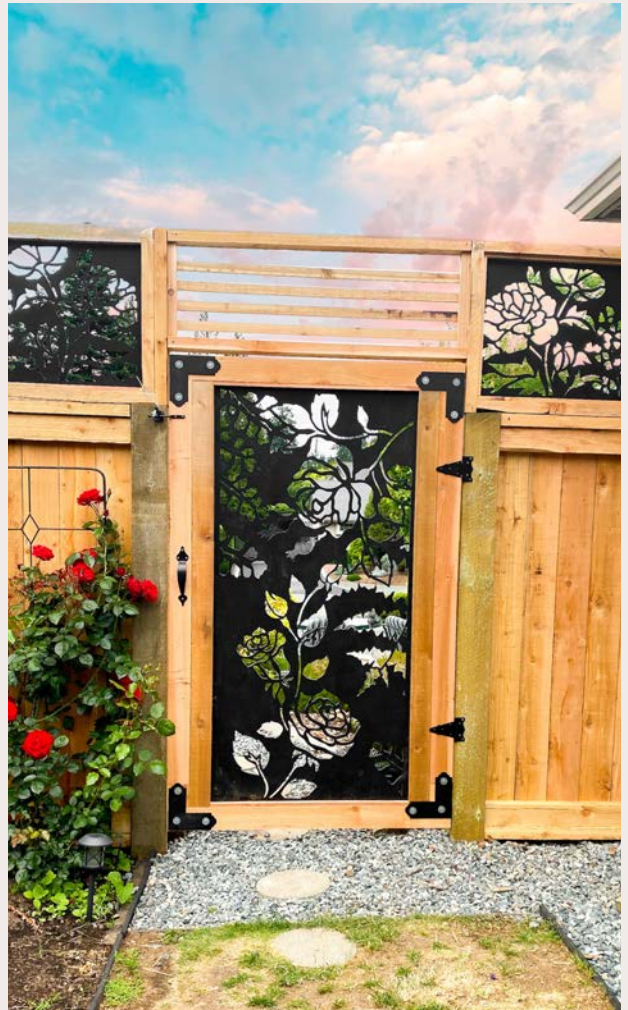

CORE VALUES

We reduce transportation energy and waste, while also encourage architects, homeowners, and contractors in Canada and the US to embrace eco-friendly development practices.

We take pleasure in collaborating with you from the design phase to the implementation stage, which often spans years and allows us to build friendships along the journey.

Our distinctive advantage lies in our diverse range of eco-friendly products, coupled with our commitment to providing world-class customer support.

To ensure excellence, we maintain open communication with contractors and partners, relying on their expert advice and deliverable solutions throughout the process.