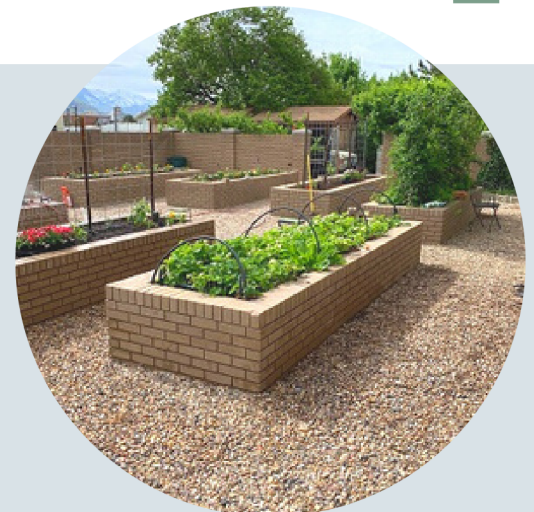

Our honeycomb interconnecting panels form a stabilizing base when filled with aggregate or **turf. They are perfect for ponds, dryscaping, garden paths, dining areas, nature paths, and more!**

INSPIRED BY NATURE

LANDSCAPING ADD-ONS

CORE's innovative line of solar charged glow stones instantly create a brilliant and community-centric feeling, and offer a durable and inexpensive way to bring light to dark areas around your tiny home. Reduce your power usage and limit light pollution with Core Glow stones.