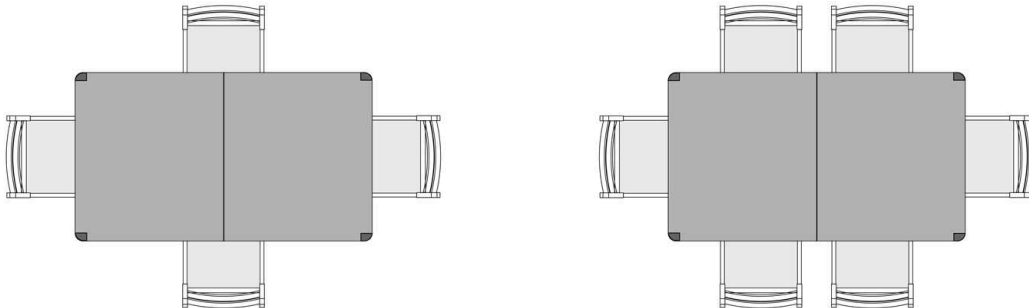

# Perle Extendable Table & Bench with Moss Chairs Seating Options

60" / Closed / 4 to 6 Seats

78" / Extended / 6 Seats

78" / Extended / 8 Seats