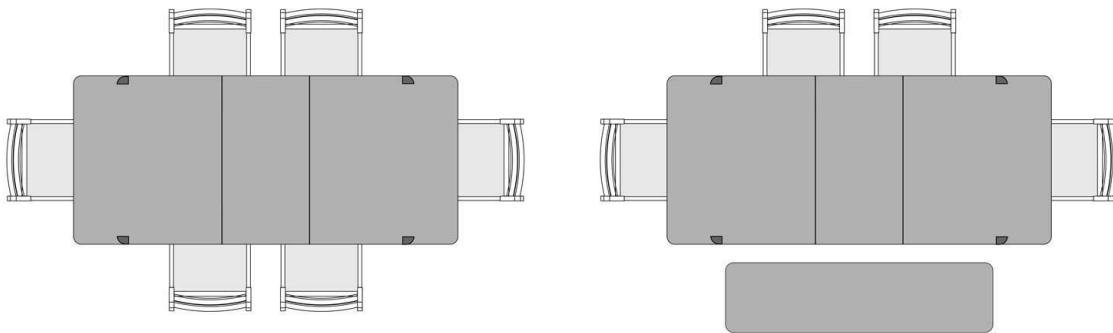

# Perle Extendable Table & Bench with Moss Chairs Seating Options

60" / Closed / 4 to 6 Seats

78" / Extended / 6 Seats

78" / Extended / 8 Seats