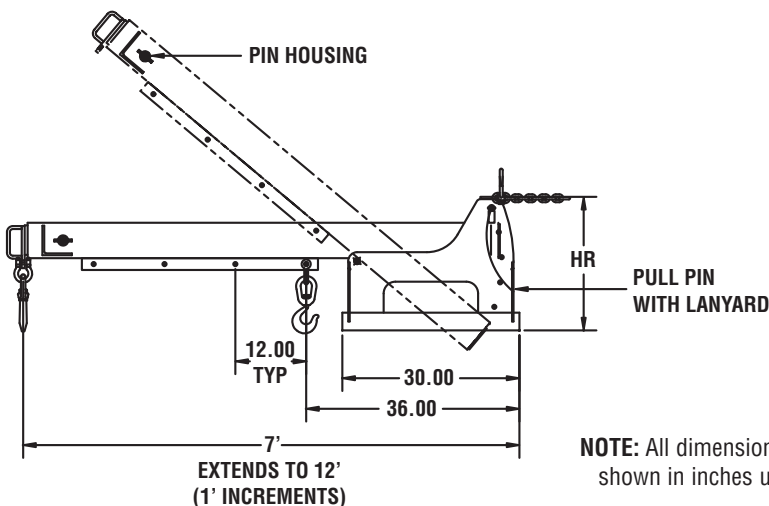

## Model PB - Telescopic Pivoting Fork Lift Booms

The Pivot Boom, Model PB, has a telescoping boom with a maximum horizontal reach of 12 feet. This model is available in 3,000, 4,000, 6,000 and 8,000 lb. capacities. The versatile Model PB is adjustable vertically in five increments up to a maximum of 40 degrees.

### PRODUCT FEATURES:

- Alternate hook positions.
- Telescoping boom.
- Restraining chain with grab hook.
- Boom locking t-pin.
- Handle at end for easy extension.
- Fixed or swivel hooks available.
- Vertically pivoting boom to 6'-4" height.

### WARNING

Capacity of lift truck and attachment combination may be less than capacity shown on attachment. Consult lift truck manufacturer.

**NOTE:** All dimensions on drawings shown in inches unless stated.

### SPECIFICATIONS

Model Number	Dimensions (in.)				Maximum Capacity @ Hook Position (lbs.)								Weight (lbs.)
	A	B	C	HR	O	3'-6'	7'	8'	9'	10'	11'	12'	
PB-30	2-1/2	7-1/2	22	22-5/8	1.00	3000	3000	2600	2200	1900	1600	1500	350
PB-40					1.09	4000	3200	2600	2200	1900	1600	1500	350
PB-60	2-1/2	7-1/2	22	22-5/8	1.36	6000	5000	4200	3500	3000	2700	2500	420
PB-80					1.61	8000	7000	5700	4800	4100	3600	3100	540