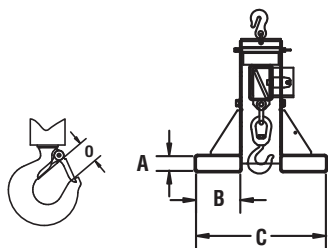

## Model PB - Telescopic Pivoting Fork Lift Booms

The Pivot Boom, Model PB, has a telescoping boom with a maximum horizontal reach of 12 feet. This model is available in 3,000, 4,000, 6,000 and 8,000 lb. capacities. The versatile Model PB is adjustable vertically in five increments up to a maximum of 40 degrees.

### PRODUCT FEATURES:

- Alternate hook positions.
- Telescoping boom.
- Restraining chain with grab hook.
- Boom locking t-pin.
- Handle at end for easy extension.
- Fixed or swivel hooks available.
- Vertically pivoting boom to 6'-4" height.

### WARNING

Capacity of lift truck and attachment combination may be less than capacity shown on attachment. Consult lift truck manufacturer.

**NOTE:** All dimensions on drawings shown in inches unless stated.

### SPECIFICATIONS

Model Number	Dimensions (in.)				Maximum Capacity @ Hook Position (lbs.)								Weight (lbs.)
	A	B	C	HR	O	3'-6'	7'	8'	9'	10'	11'	12'	
PB-30	2-1/2	7-1/2	22	22-5/8	1.00	3000	3000	2600	2200	1900	1600	1500	350
PB-40					1.09	4000	3200	2600	2200	1900	1600	1500	350
PB-60	2-1/2	7-1/2	22	22-5/8	1.36	6000	5000	4200	3500	3000	2700	2500	420
PB-80					1.61	8000	7000	5700	4800	4100	3600	3100	540