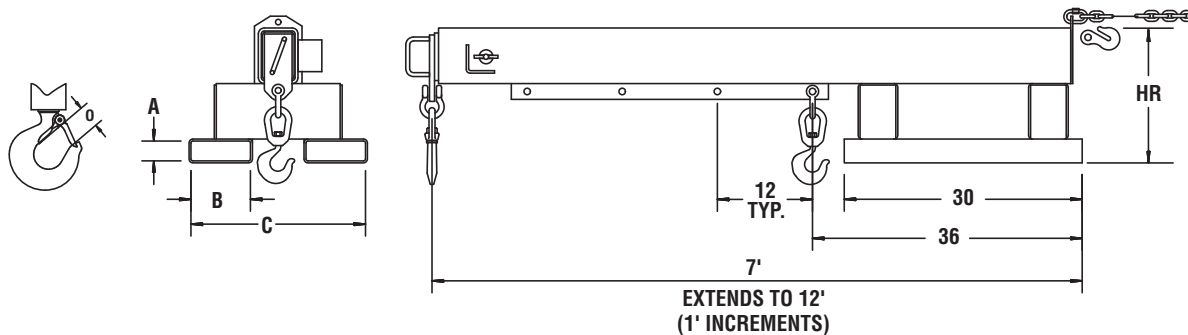

Booms

Model FB - Telescopic Fork Lift Booms

The Fixed Boom, Model FB, has a telescoping boom with a maximum horizontal reach of 12 feet. This model is available in 3,000, 4,000, 6,000 and 8,000 lb. capacities.

PRODUCT FEATURES:

- Alternate hook positions.
- Telescoping boom.
- Restraining chain with grab hook.
- Handle at end for easy extension.
- Fixed or swivel hooks available.
- Boom locking t-pin.

INSTOCK PROGRAM

**Model FB
Fixed Type Fork Lift Boom**

NOTE: All dimensions on drawings shown in inches unless stated.

SPECIFICATIONS

Model Number	Dimensions (in.)					Maximum Capacity @ Hook Position (lbs.)							Weight (lbs.)
	A	B	C	HR	O	3'-6"	7'	8'	9'	10'	11'	12'	
FB-30	2-1/2	7-1/2	22	16	1.00	3000	3000	2600	2200	1900	1600	1500	340
FB-40				16	1.09	4000	3200	2600	2200	1900	1600	1500	340
FB-60	2-1/2	7-1/2	22	17	1.36	6000	5000	4200	3500	3000	2700	2500	390
FB-80				18	1.61	8000	7000	5700	4800	4100	3600	3100	520

NOTE: Models FB-30 and FB-40 are only available with swivel hooks.

WARNING

Capacity of lift truck and attachment combination may be less than capacity shown on attachment. Consult lift truck manufacturer.