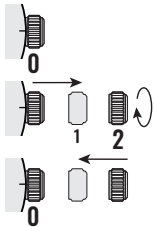

## HOW TO SET THE TIME

1. Pull the crown to position [2]-(2nd click).
2. Turn the crown clockwise to set the correct time.
3. Push the crown in.

\* Take a.m./p.m. into consideration when setting the hour and minute hands to the desired time.