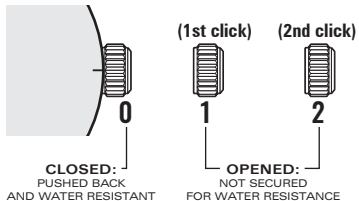

## HOW TO SET THE TIME

1. Pull the crown to position [2]-(2nd click).
2. Turn the crown clockwise to set the correct time.
3. Push the crown in.

\* Take a.m./p.m. into consideration when setting the hour and minute hands to the desired time.