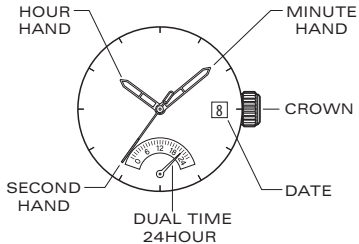

## HOW TO SET THE TIME

1. Pull the crown to position [2]-(2nd click).
2. Turn the crown clockwise to set the correct time.
3. Push the crown in.

\* Take a.m./p.m. into consideration when setting the hour and minute hands to the desired time.

## HOW TO SET THE DATE

1. Pull the crown to position [1]-(1st click).
2. Turn the crown clockwise to set the correct date.
3. Push the crown in.

\* Do not set the date between 9:00 P.M. and 4:00 A.M.

## HOW TO SET THE SECOND TIME ZONE

1. Pull the crown to position [1]-(1st click).
2. Turn the crown anti-clockwise to set the Dual Time. (The dual time hand at 6 o'clock position.)
3. Push the crown in, after the 2nd time (24H) has been set.