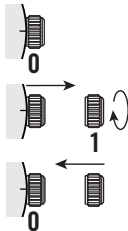

## HOW TO SET THE TIME

1. Pull the crown to position [2]-(2nd click).
2. Turn the crown clockwise to set the correct time.
3. Push the crown in.

\* Take a.m./p.m. into consideration when setting the hour and minute hands to the desired time.

## HOW TO SET THE DATE

1. Pull the crown to position [1]-(1st click).
2. Turn the crown clockwise to set the correct date.
3. Push the crown in.

\* Do not set the date between 9:00 P.M. and 4:00 A.M.