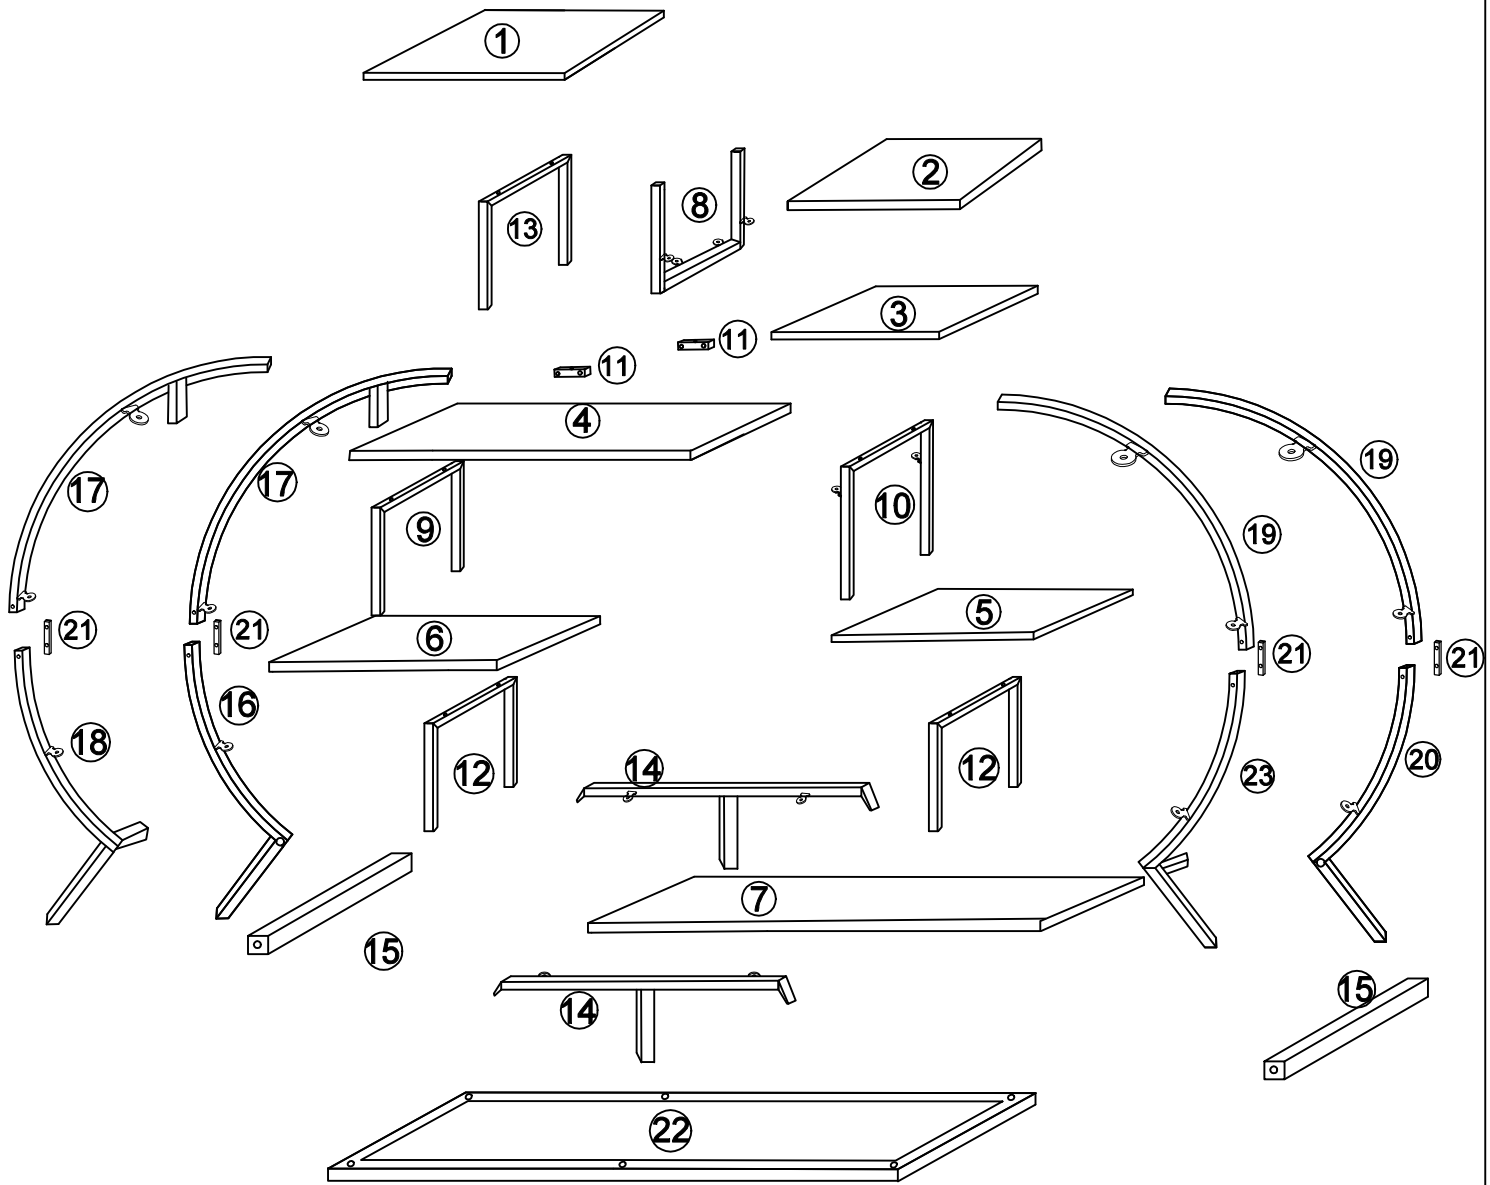

Follow Tribesign:

X2

When using the electric screwdriver ,
Reduce the power and torque to avoid damaging the furniture

(Install tip-over restraint provided)
Use of tip-over restraints may only reduce but not eliminate,
the risk of tip-over.

Caution

Make sure all parts are included. Most board parts are labeled or stamped on the raw edge. Contact us for free replacement if having damaged or missing parts.

<p>A M6×12mm</p>  <p>38PCS</p>	<p>B M6×30mm</p>  <p>22PCS</p>	<p>C M6×35mm</p>  <p>8PCS</p>	<p>D M6×40mm</p>  <p>2PCS</p>	<p>E φ4x14mm</p>  <p>4PCS</p>	<p>F</p>  <p>1PC</p>
<p>G</p>  <p>1PC</p>	<p>H φ4x35mm</p>  <p>1PC</p>	<p>I</p>  <p>1PC</p>	<p>J</p>  <p>6PCS</p>		