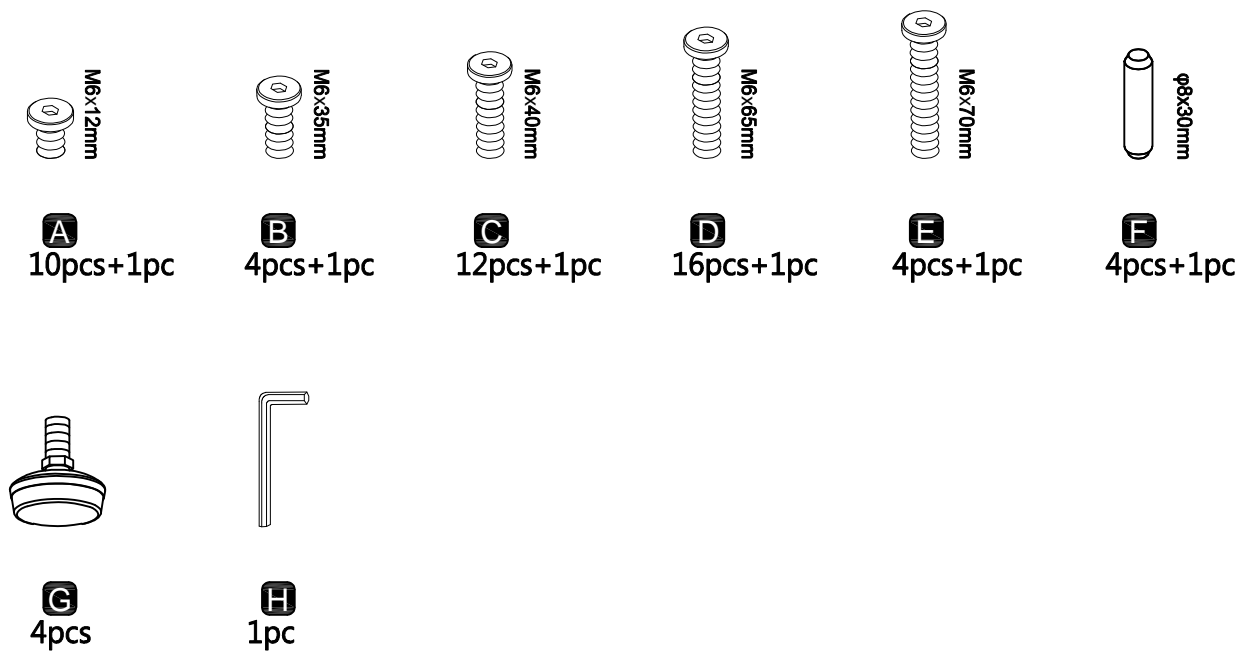

⚠ Caution

Make sure all parts are included. Most board parts are labeled or stamped on the raw edge. contact us for free replacement if having damaged or missing parts.

Parts & Hardware List

Hardware List

1

2

3

M6×55mm
ⓐ×4pcs

4

M6×40mm
ⓐ×8pcs

M6×70mm
ⓐ×4pcs

5