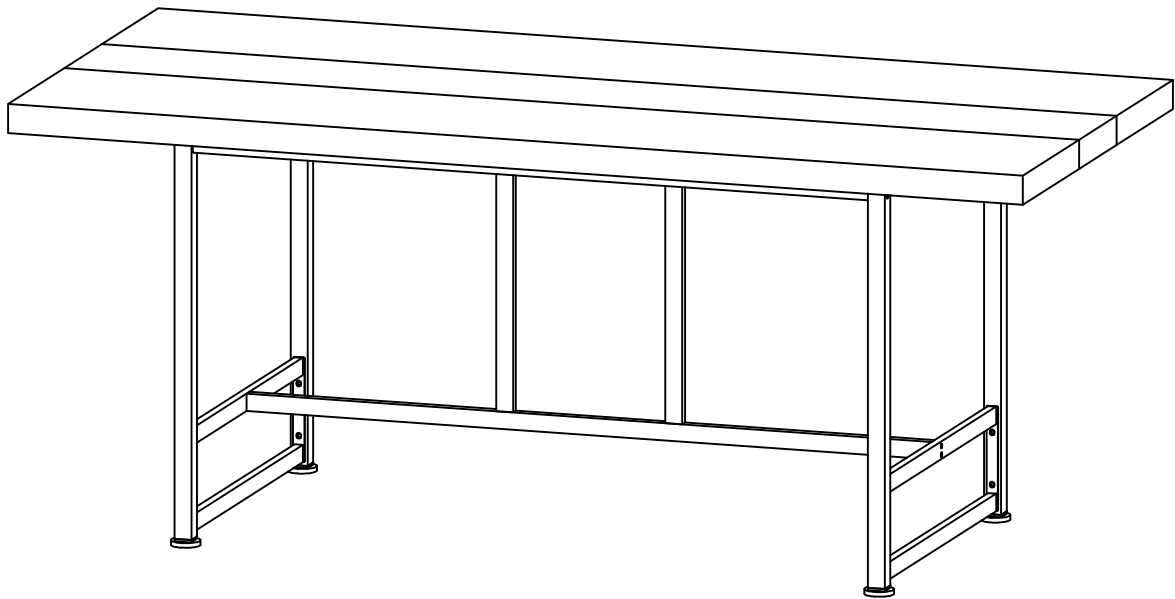

Tribesigns
LITTLE TREE
Assembly Instructions

Model No. HOGA-NY020/HOGA-NY054

Dining Table

Call us!

We're here to help!

If you have any issues with this product, please contact our customer service team **before returning** it.