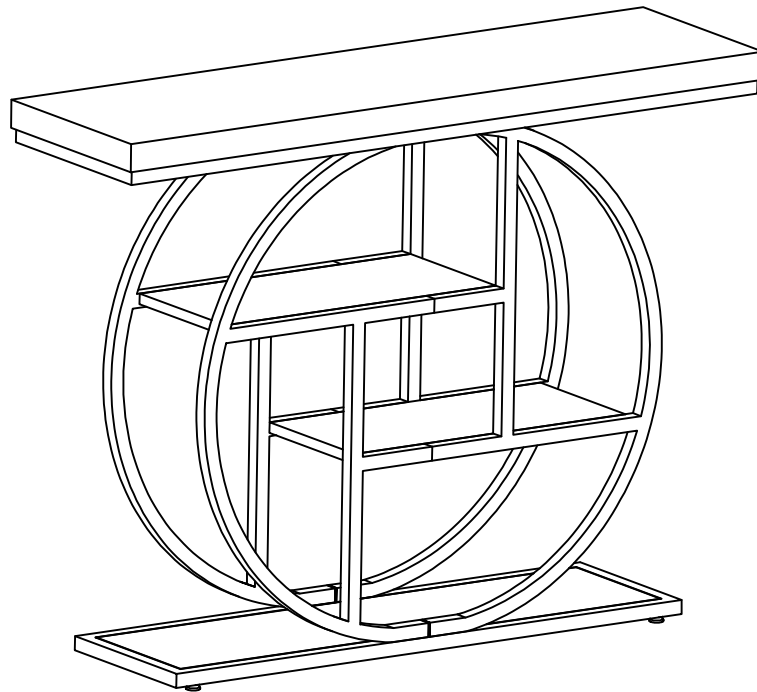

Tribesigns
LITTLE TREE
Assembly Instructions

Model No. HOGA-JW0606

Console Table

Call us!

We're here to help!

If you have any issues with this product, please contact our customer service team **before returning** it.