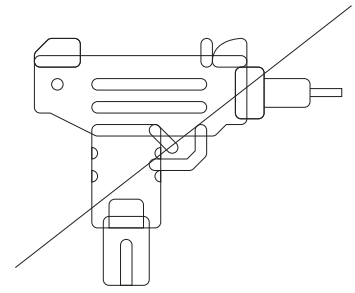

How to Get the Assembly Video

Step 1 Scan the QR code.

Installation Video

Step 2 Search with the Model No.
(on the bottom left corner of the title page)

HOGA-J0289

Note: If you can't find the assembly video, please contact us.

We recommend using hand tools for assembly.

If an electric screwdriver is used, reduce power and torque to avoid damage to the product.

Install the Anti-Tip Straps

Using the anti-tip straps can reduce the risk of tipping over, but can not eliminate it.

⚠ Caution

Make sure all parts are included. Most board parts are labeled or stamped on the raw edge. Contact us for a free replacement if you encounter any damaged or missing parts.

Parts List

 1 1 pc	 2 1 pc	 3 1 pc	 4 5 pcs	 5 1 pc
 6 1 pc	 7 1 pc	 8 1 pc	 9 1 pc	 10 1 pc
 11 1 pc	 12 1 pc	 13 1 pc	 14 1 pc	 15 1 pc
 16 1 pc	 17 1 pc	 18 1 pc	 19 7 pcs	 20 1 pc
 21 2 pcs	 22 1 pc			