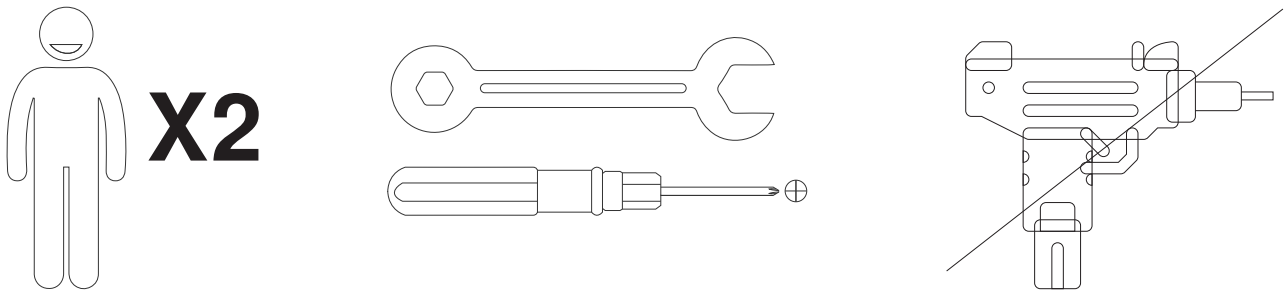

We recommend using hand tools for assembly.

If an electric screwdriver is used, reduce power and torque to avoid damage to the product.