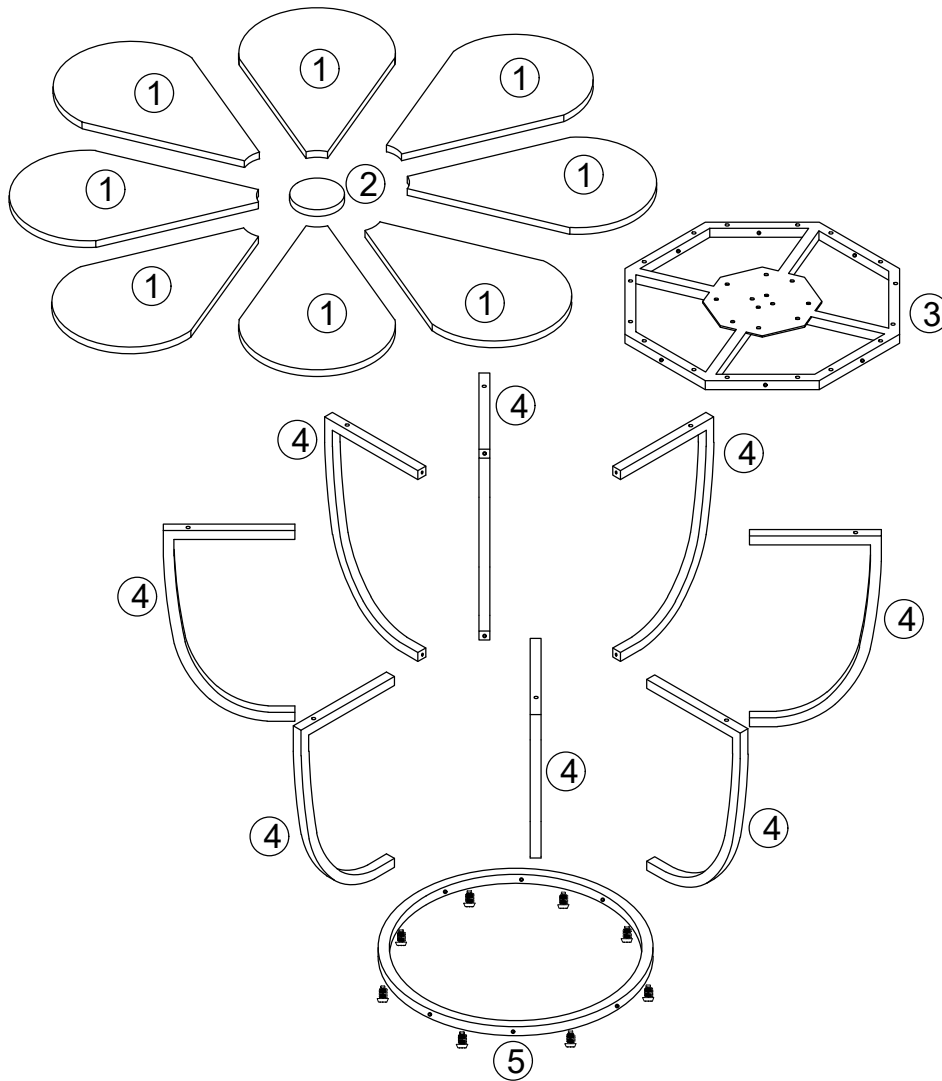

Tribesigns

LITTLE TREE

Assembly Instructions

Model No. HOGA-F2012

Foyer table

Contact Us

We're here to help you.

Your satisfaction is our top priority. If you encounter any issues with this product, such as missing or damaged parts, we're here to help. Please retain the original packaging and take photos of the packaging and the product, then contact us as soon as possible.

Install the Anti-Tip Straps

⚠ Caution

Make sure all parts are included. Most board parts are labeled or stamped on the raw edge. Contact us for a free replacement if you encounter any damaged or missing parts.

Parts List

				
① 8 pcs	② 1 pc	③ 1 pc	④ 8 pcs	⑤ 1 pc

Hardware List

				
A 41 pcs	B 1 pc	C 8 pcs	D 10 pcs	

1

screw down

- A 8 pcs
- B 1 pc

2

screw down

- A 8 pcs
- B 1 pc

3

screw down

- 
A
24PCS
- 
B
1 pc
- 
D
9PCS

4

screw down

- C
8 pcs