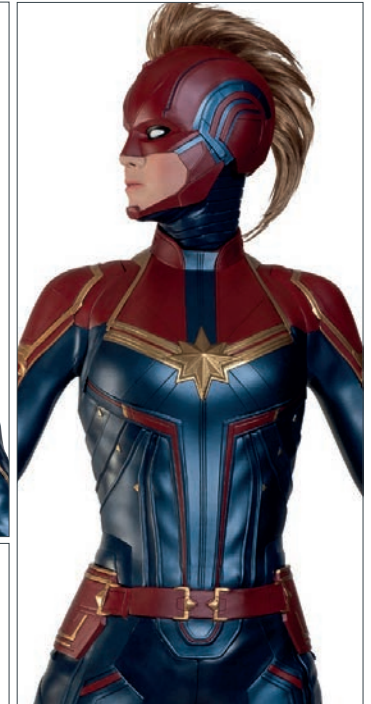

MUCKLE MANNEQUINS GmbH
Langlachweg 11
D-68229 Mannheim
Fon 0049 (0) 621/8281395
Fax 0049 (0) 621/8281840
www.mucklefiguren.de
www.mucklemannequins.de
www.muckleinternational.com
www.mucklevision.com
e-mail: info@mucklefiguren.de