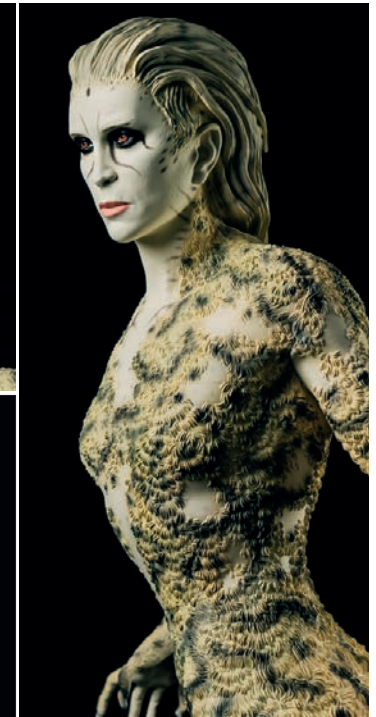

CHEETAH WW84 200 CM

WW84 WONDER WOMAN

CHEETAH | WW84
Material: Fiberglass

Measurements

Figure: Height without Base 187.5 cm,
Depth Figure with Base 112 cm
Width Figure 95 cm
Total Height with Base 200 cm
Weight Figure 29 kg
Base: Width 125 cm, Depth 72 cm, Height 12.5 cm

CARTON SIZES FIGURE

A: 116 x 51 x 45 cm, 12 kg
B: 138 x 63 x 35 cm, 18 kg
C: 134 x 83 x 24 cm, 20 kg

ARTICLE-NO: CHE-WOW1984-1
EAN CODE: 0717228242456

MUCKLE MANNEQUINS GmbH
Langlachweg 11
D-68229 Mannheim
Fon 0049 (0) 621/8281395
Fax 0049 (0) 621/8281840
www.mucklefiguren.de
www.mucklemannequins.de
www.muckleinternational.com
www.mucklevision.com
e-mail: info@mucklefiguren.de