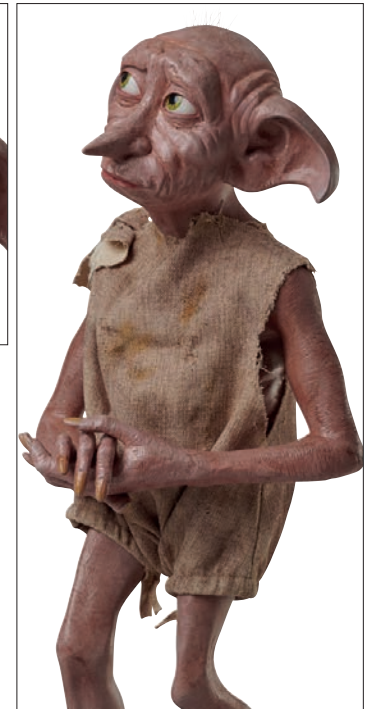

Material: Fiberglass

Measurements

Figure: Height 90 cm, Total Height with Base 107 cm
Base: Width 42 cm, Depth 50 cm, Height 16 cm

CARTON SIZES

A: 114 x 62 x 56 cm
Weight: cross. 20 kg

ARTICLE-NO: DOBBY DO-2
EAN CODE: 0717228242487