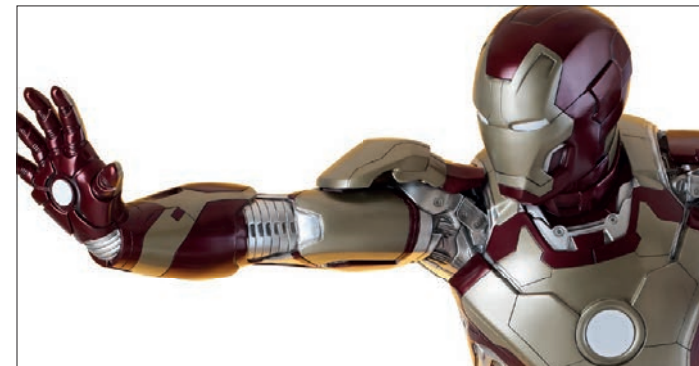

C: 105 x 69 x 35 cm, Weight: 24 kg Content: Base

LED light up functions:

Eyes, Hands, Breast, Input Voltage: 110V-220V

ARTICLE-NO: IR-3

EAN CODE: 0609465846590

THIS FIGURE IS NOT LONGER AVAILABLE

MUCKLE MANNEQUINS GmbH
Langlachweg 11
D-68229 Mannheim
Fon 00 49 (0) 621/8281395
Fax 00 49 (0) 621/8281840
www.mucklefiguren.de
www.mucklemannequins.de
www.muckleinternational.com
www.mucklevision.com
e-mail: info@mucklefiguren.de