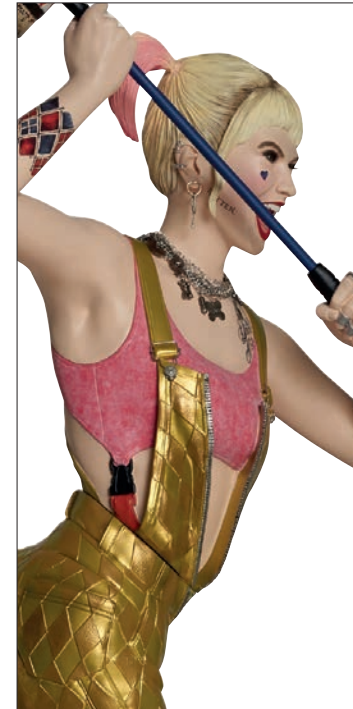

CARTON SIZES

A: 62 x 42 x 39 cm, Weight 7 kg

B: 139 x 71 x 37 cm, Weight 27 kg

C: 115 x 115 x 45.5 cm, Weight 39 kg

Weight cross: 81 kg

Weight net: 73 kg

ARTICLE-NO: HQ-BOP-1

EAN CODE: 0717228242470