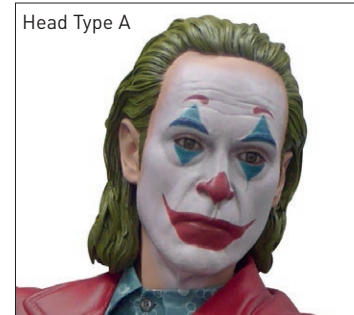

ARTICLE-NO JOKER FIGURE: JOK-JOK19-1

EAN CODE: 0096224882867

ARTICLE-NO METALBASE: MB-JOK-JOK19-1

EAN CODE: 0096224883253

ARTICLE-NO LARGE BASE: BASE-JOK-JOK19-1

EAN CODE: 0096224883260

Head Type A

Head Type B