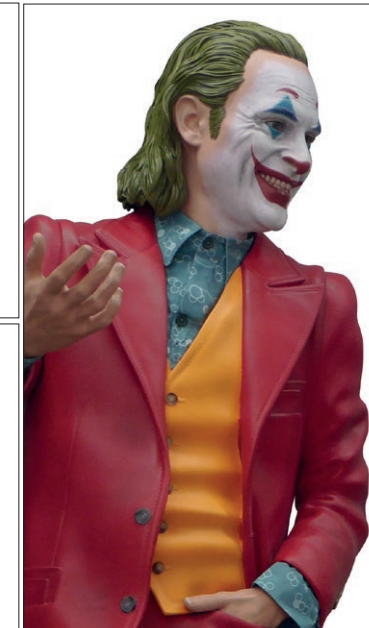

ARTICLE-NO JOKER FIGURE: JOK-JOK19-1

EAN CODE: 0096224882867

ARTICLE-NO METALBASE: MB-JOK-JOK19-1

EAN CODE: 0096224883253

ARTICLE-NO LARGE BASE: BASE-JOK-JOK19-1

EAN CODE: 0096224883260

Head Type A

Head Type B