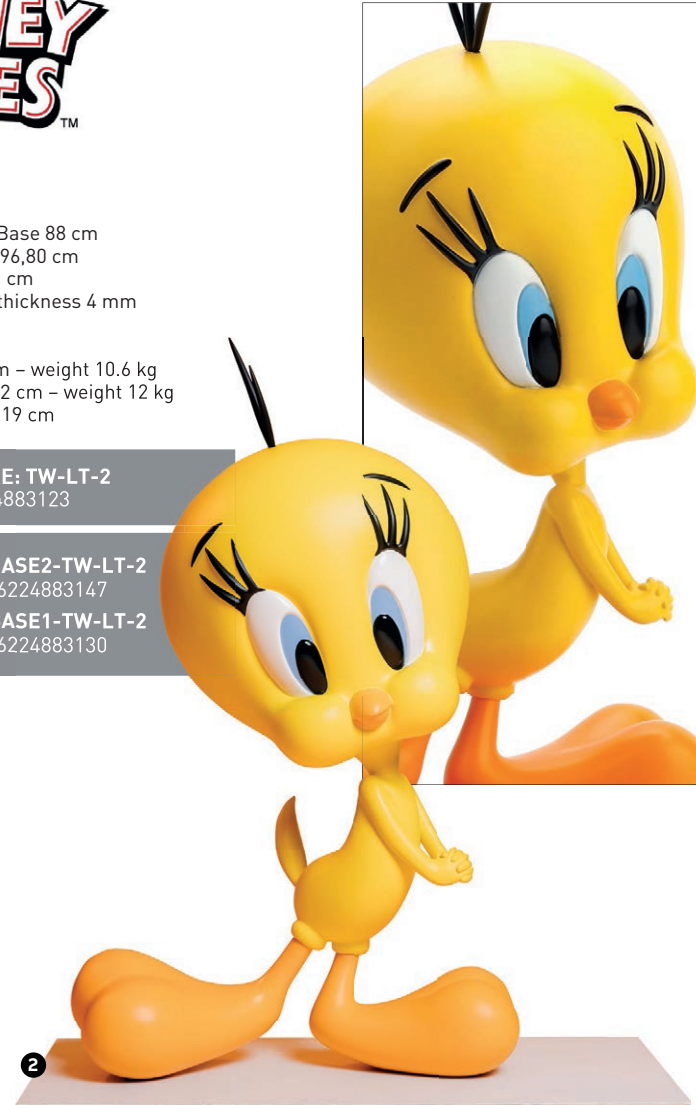

TWEETY LOONEY TUNES 88 CM

TWEETY

Material: Fiberglass

Measurements

Figure: Height without Base 88 cm
Figure with small Base 96,80 cm
Diameter small base 61 cm
Metal base 77 x 38 cm, thickness 4 mm

CARTON SIZES FIGURE

A Figure: 73 x 53 x 45 cm – weight 10.6 kg
B Metal Base: 61 x 30 x 2 cm – weight 12 kg
C Small Base: 70 x 70 x 19 cm

ARTICLE-NO FIGURE: TW-LT-2
EAN CODE: 0096224883123

- 1 SMALL BASE: BASE2-TW-LT-2**
EAN CODE: 0096224883147
- 2 METAL BASE: BASE1-TW-LT-2**
EAN CODE: 0096224883130