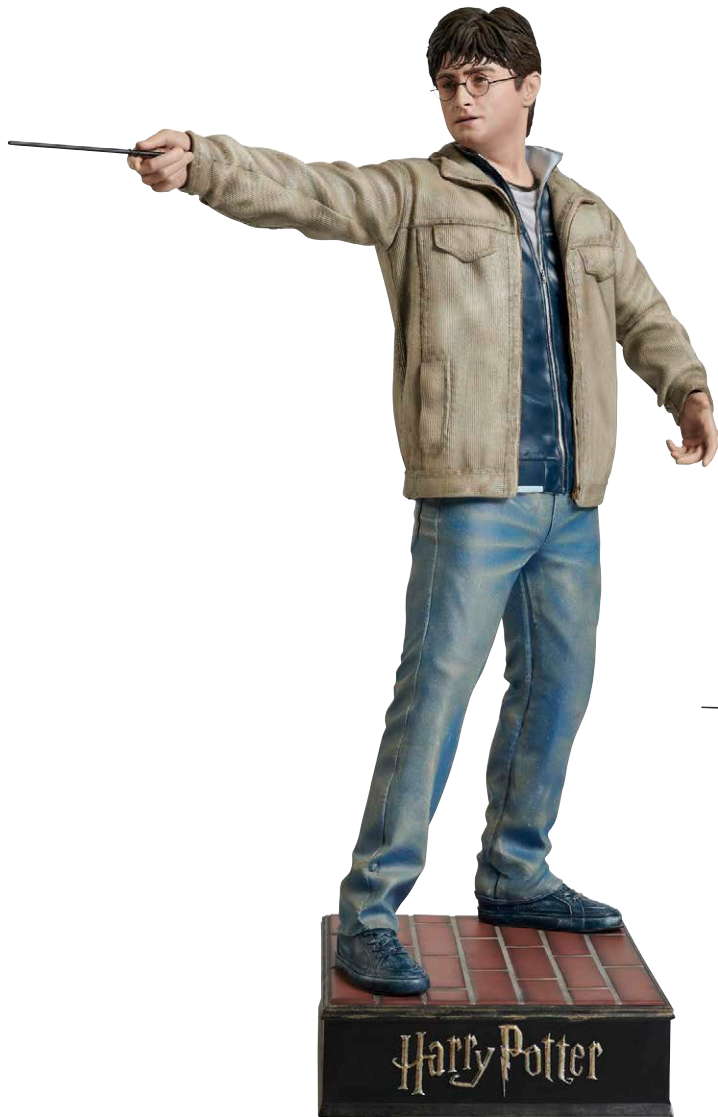

D: 86 x 49 x 38cm, 11 kg

E: 104 x 101 x 38cm, 33 kg

ARTICLE-NO: LEB-SJ2-1

EAN CODE: 0717228242753

LEBRON JAMES SILICONE HEAD

LEBRON JAMES | SILICONE HEAD (OPTIONAL)

Material: Head silicone, synthetic hair
Indoor use only

Measurements Head

Height 37 cm
Depth 25 cm
Width 22 cm
Net Weight 7 kg

BOX SIZES HEAD

55 x 34 x 36 cm / 15 kg

ARTICLE-NO: HEAD-S-LEB-SJ2-1

EAN CODE: 0717228242807

LOONEY TUNES and all related characters and elements © & ™ Warner Bros. Entertainment Inc. WB SHIELD: TM & © WBEI. (s21)

HARRY POTTER 187 CM

HARRY POTTER
Material: Fiberglass

Measurements
Figure: Height without Base 168 cm
Depth Figure with Base 70 cm
Width Figure 135 cm
Height Figure with Base 187 cm
Weight Figure with Base 41 kg