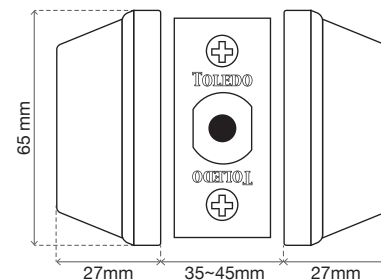

Universal Latch 2 3/8" - 2 3/4" (60mm - 70mm)

Anti-Bump System