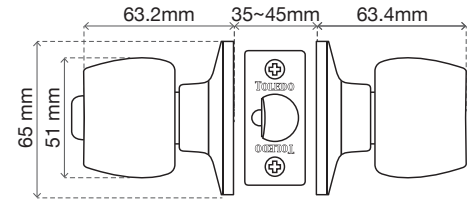

Functions

ENTRANCE
CV1900-MA-US3
V1900-MA-US5
V1900-MA-US11
V1900-MA-US32
V1900-MA-US32D
PRIVACY
CV1920-MA-US3
V1920-MA-US5
V1920-MA-US11
V1920-MA-US32
V1920-MA-US32D
HALL/CLOSET
CV1910-MA-US32D

Universal Latch 2 3/8" - 2 3/4" (60mm - 70mm)

Anti-Bump System