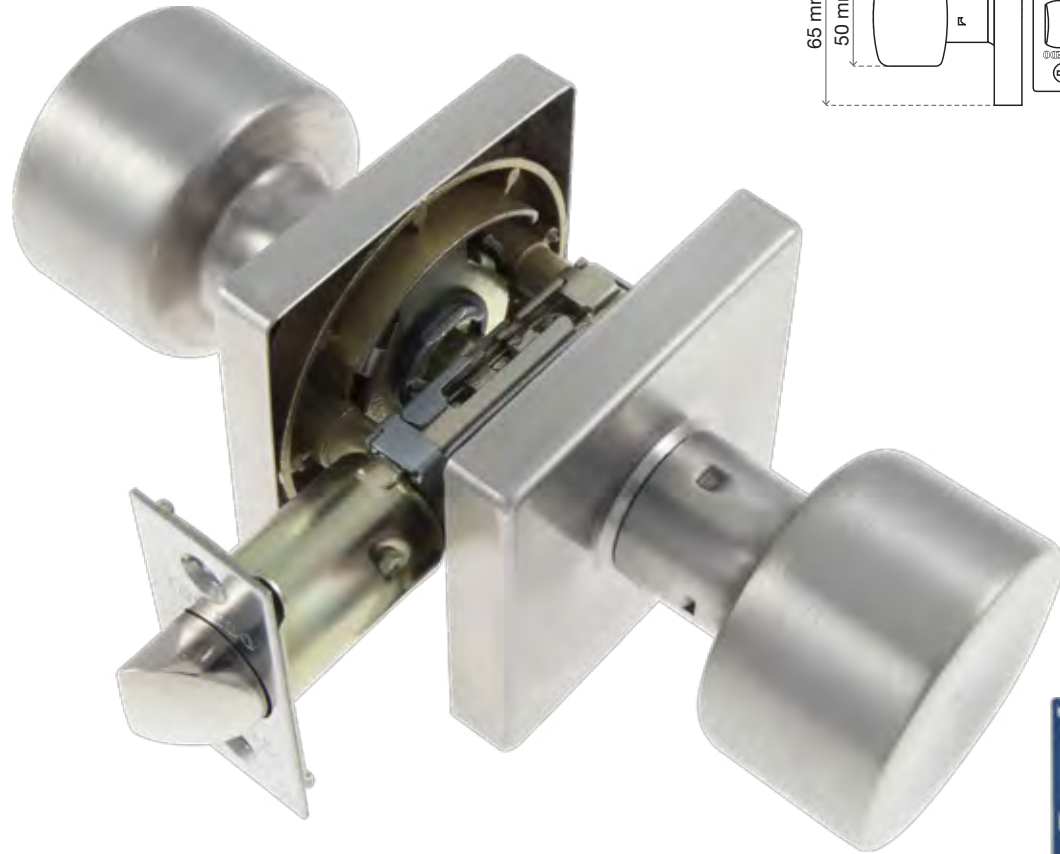

Universal Latch 2 3/8" - 2 3/4" (60mm - 70mm)

HANDLESET US26 US3 US5 US32D US15 US15A US11 US514

Lugo Decorative Lock
Exterior Function
EUROPEAN

Functions

SINGLE CYLINDER	DOUBLE CYLINDER
V1600-LP-LU-US15	V1601-LP-LU-US15
V1600-LP-LU-US514	V1601-LP-LU-US514

Universal Latch 2 3/8" - 2 3/4" (60mm - 70mm)

Anti-Bump System

EUROPEAN **Knobset**

KNOBSET

Exterior / Interior Lock Vigo Low Profile Knobset Square Rose

6 Units

Functions

ENTRANCE
CV1900-VI-US32D
CV1900-VI-US514
CV1900-VI-US4
PRIVACY
CV1920-VI-US32D
CV1920-VI-US514
CV1900-VI-US4
HALL
N/A

Suitable for all distance standards between the knob and the edge of the door, both wooden and metal from 1 3/8 to 1 3/4 inches thick (35mm to 45mm).

- Decorative style square rose knob.
- Exceeds industry standards in endurance tests.
- Easy to install or replace.