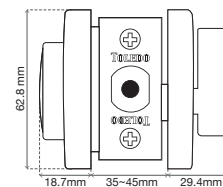

Low Profile Deadbolt Round Rose 6 Units