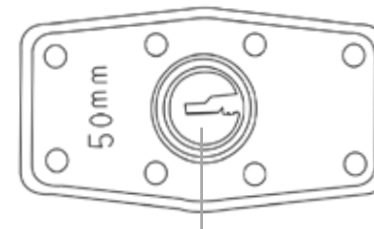

L50-KA6 /1 Set

L50-KA12 /1 Set

L50L-KA2 /6 Set

L40

L40-KA2 /6 Set

L40-KA4 /6 Set

SPECIFICATIONS:

- Laminated steel body with plastic bumper.
- Brass cylinder, anti-rust for smooth operation and long life.
- Hardened steel shackle for cut & sawing resistance.
- Dual locking system.
- 4 pin key system.
- 2 brass keys.