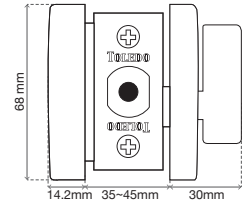

DEADBOLT

Functions

SINGLE CYLINDER
CV1800XLSQUS15
CV1800XLSQUS514

DEADBOLT

Low Profile Deadbolt
Round Rose
6 Units

Functions

SINGLE CYLINDER
CV1800XLPUS15
CV1800XLPUS514

Universal Latch 2 3/8-2 3/4.

Universal Latch 2 3/8-2 3/4.

Anti-Bump System