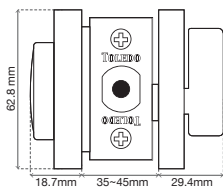

Low Profile Deadbolt Square Rose 6 Units