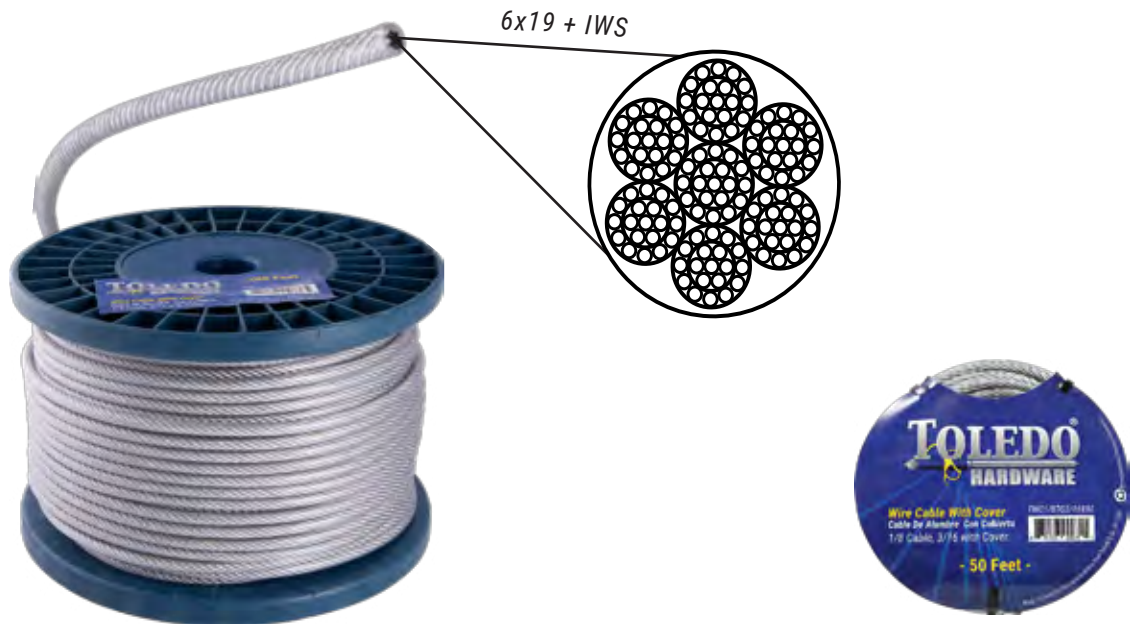

HARDWARE

Wire Cable with PVC Cover

WC1/8T03/16X50 *

WC1/8T03/16X200

WC3/16T01/4X200

WC1/4T05/16X200

WC5/16T03/8X200

1 Unit

ITEM#	Min. Breaking Load (KN)	Max Working Load	NET WEIGHT KG	GROSS WEIGHT KG	CBM	Packaging
WC1/8T03/16X50	7.11	1.2	0.85	0.9	0.002	Roll*
WC1/8T03/16X200	6.5	1.2	3.5	3.8	0.004	Plastic Reel
WC3/16T01/4X200	18.5	3.2	6.7	7	0.007	Plastic Reel
WC1/4T05/16X200	23.7	4	11	11.5	0.008	Plastic Reel
WC5/16T03/8X200	37.04	6.2	17	18	0.016	Plastic Reel