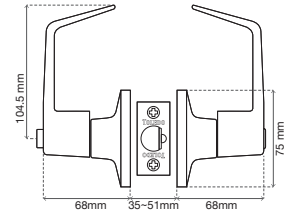

Valencia Commercial Leverset Various Functions

Functions

ENTRANCE	PRIVACY	HALL / CLOSET
BP900-VL-US15	BP920-VL-US15	BP910-VL-US15
STOREROOM	CLASSROOM	DOUBLE CYLINDER
BP940-VL-US15	BP960-VL-US15	BP980-VL-US15

- ANSI A156.5-2001 Grade 2.
- Clutch mechanism.
- 3 hours fire rating certified. UL File No. R15047
- 6-pin tumbler cylinder for security.

Universal Latch 2 3/8" - 2 3/4" (60mm - 70mm)