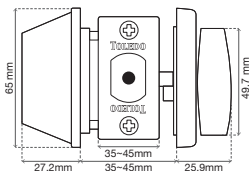

Deadbolt Single Cylinder

Functions

SINGLE CYLINDER

BP800-US32D

- Meets ANSI Grade 2 Specifications & Underwriter Laboratories.

Universal Latch 2 3/8" - 2 3/4" (60mm - 70mm)

COMMERCIAL DEADBOLT

Deadbolt Double Cylinder