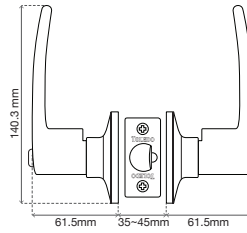

LEVERSET

Exterior / Interior Lock
Barcelona Lever
Left And Right Function
V - 10 Units
CV - 6 Units

Functions

ENTRANCE	PRIVACY	HALL/CLOSET
V1900-BA-US5	V1920-BA-US5	N/A
V1900-BA-US15	V1920-BA-US15	CV1910-BA-US15
CV1900-BA-US15A	CV1920-BA-US15A	N/A

Universal Latch 2 3/8" - 2 3/4" (60mm - 70mm)

LEVERSET

Exterior / Interior Lock
León Lever
Left And Right Function
V - 10 Units
CV - 6 Units

Functions

ENTRANCE	PRIVACY	HALL/CLOSET
CV1900-LE-US5	CV1920-LE-US5	N/A
V1900-LE-US15*	V1920-LE-US15*	N/A

Universal Latch 2 3/8" - 2 3/4" (60mm - 70mm)