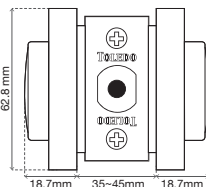

Low Profile Deadbolt Square Rose 6 Units