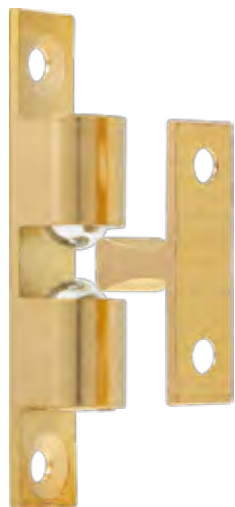

DOOR AND CABINET CATCHERS

Solid Brass Door Catcher

40SBDC
50SBDC
60SBDC
5 Units