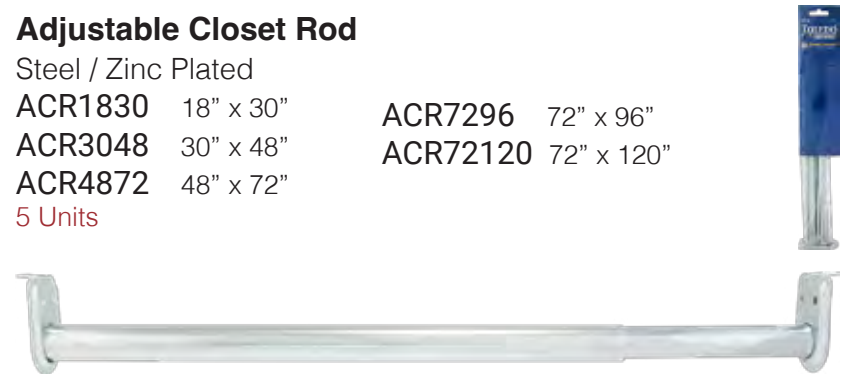

Adjustable Closet Rod

Steel / Zinc Plated

ACR1830 18" x 30"

ACR3048 30" x 48"

ACR4872 48" x 72"

5 Units

ACR7296 72" x 96"

ACR72120 72" x 120"