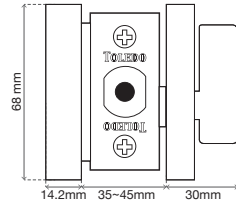

DEADBOLT

Low Profile Deadbolt Round Rose 6 Units

Functions

SINGLE CYLINDER	SINGLE CYLINDER
CV1800LP-US15	CV1801LP-US15

Universal Latch 2 3/8-2 3/4.

DEADBOLT

Low Profile Deadbolt
Square Rose
6 Units

Functions