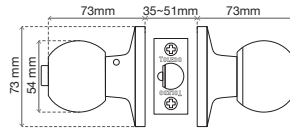

Avila Commercial Knobset Various Functions