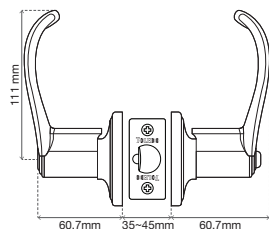

Exterior / Interior Lock Hispania Lever

6 Units

Functions

ENTRANCE	PRIVACY	HALL/CLOSET
CV2900-HI-US15	CV2920-HI-US15	N/A

- ANSI / BHMA A156.2-2003 Grade 2 certified.
- 3 hours fire rating certified.UL File No.R13776.
- Latch Bolt: Stainless steel power metallurgy latch bolt with 1/2"(12.7mm) throw.
- Door Thickness: 1-3/8" to 1-3/4" (35mm to 45mm).
- Reversible lever suitable for both right and left hand door.
- 5 pin keyway.

Universal Latch 2 3/8" - 2 3/4" (60mm - 70mm)

Exterior / Interior Lock Zaragoza Lever

6 Units