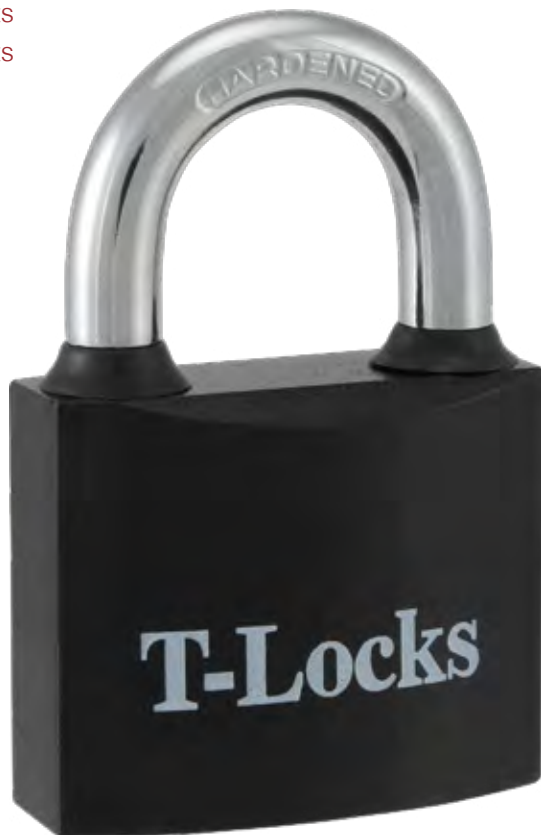

T-Locks Padlocks

Heavy Duty Padlocks

- LS20 6 Units
- LS25 6 Units
- LS30 6 Units
- LS40 6 Units
- LS50 6 Units
- LS60 6 Units
- LS75 6 Units
- LS50-KA2 6 Units
- LS50-KA3 6 Units
- LS50-KA4 6 Units

Heavy Duty Padlock Long Neck