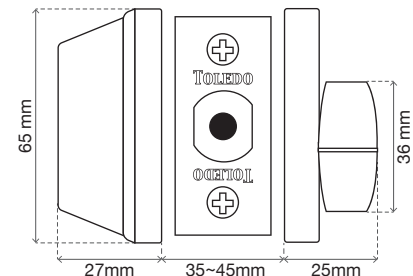

Universal Latch 2 3/8" - 2 3/4" (60mm - 70mm)

Anti-Bump System