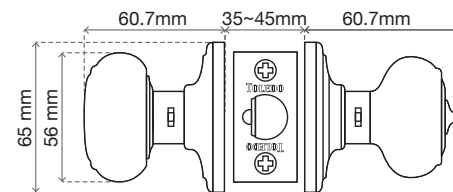

Exterior / Interior Lock Navarra Knob

6 Units

Functions

ENTRANCE
CV2900-NA-US32D
PRIVACY
CV2920-NA-US32D

Product Specifications:

- ANSI / BHMA A156.2-2003 Grade 2 certified.
- 3 hours fire rating certified.UL File No.R13776.
- 5 pin keyway.
- Latch Bolt: Stainless steel power metallurgy latch bolt with 1/2"(12.7mm) throw.
- Door Thickness: 1-3/8" to 1-3/4" (35mm to 45mm)