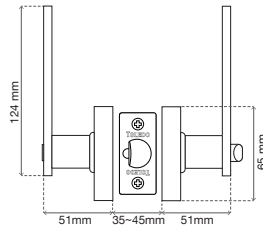

Universal Latch 2 3/8" - 2 3/4" (60mm - 70mm)

Anti-Bump
System

TOLEDO
EUROPEAN

EUROPEAN
Lever sets

LEVERSET

Exterior / Interior Lock
Lugo Low Profile Lever
Square Rose
 Left And Right Function
 6 Units

Functions