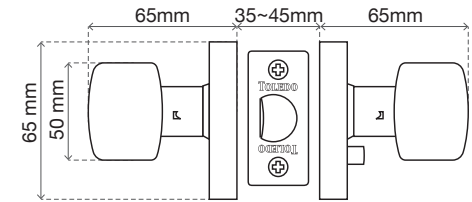

Suitable for all distance standards between the knob and the edge of the door, both wooden and metal from 1 3/8 to 1 3/4 inches thick (35mm to 45mm).

- Decorative style square rose knob.
- Exceeds industry standards in endurance tests.
- Easy to install or replace.