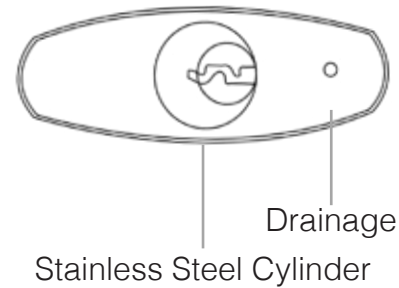

Brass Cylinder

TOLEDO[®]
STRONGHOLD

STAINLESS STEEL PADLOCKS Nautical

TO30N 32 x 45.6 x 13.5mm /6 Units
 TO40N 38 x 55.4 x 15mm /6 Units
 TO50N 50 x 67 x 18mm /6 Units

- Waterproof
- Anti-Corrosion

Nautical