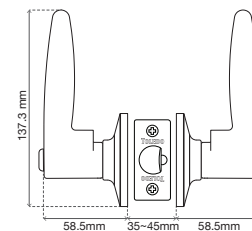

Universal Latch 2 3/8" - 2 3/4" (60mm - 70mm)

Anti-Bump System

LEVERSET

Exterior / Interior Lock
Bilbao Lever
 Left And Right Function
 V - 10 Units
 CV - 6 Units

Functions

ENTRANCE	PRIVACY	HALL/CLOSET
CV1900-BI-US15	CV1920-BI-US15	N/A