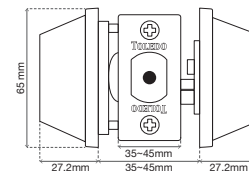

Deadbolt Single Cylinder

Functions

SINGLE CYLINDER

BP800-US32D

- Meets ANSI Grade 2 Specifications & Underwriter Laboratories.

Universal Latch 2 3/8" - 2 3/4" (60mm - 70mm)

COMMERCIAL DEADBOLT

Deadbolt Double Cylinder