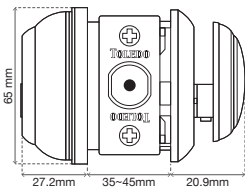

Single Cylinder Deadbolt

6 Units