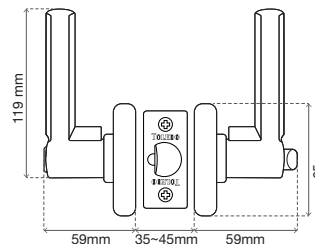

Suitable for all distances standards between the knob and the edge of the door, both wooden and metal from 1 3/8 to 1 3/4 inches thick (35mm to 45mm).

- Decorative style round rose levers.
- Exceeds industry standards in endurance.
- Easy to install or replace.