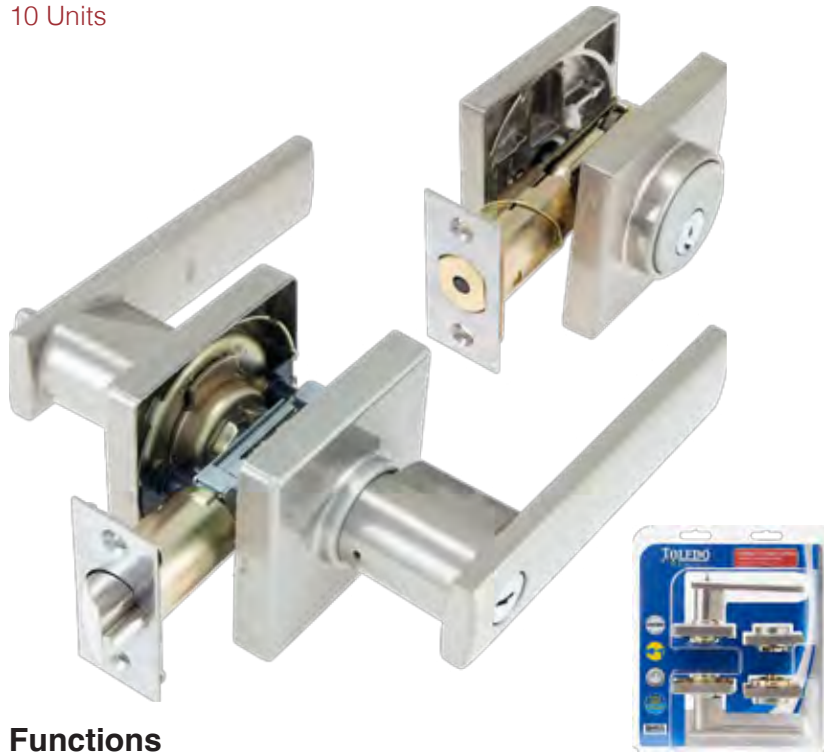

Anti-Bump System

EUROPEAN **Combo**

US32 US3 US5 US32D US15 US15A US11 US514
COMBOSET

Knobset And Deadbolt Combination
Lugo Lever / Square Rose
 10 Units

Functions

SINGLE CYLINDER	DOUBLE CYLINDER
CV1500-LU-US15	CV1501-LU-US15
CV1500-LU-US514	CV1501-LU-US514

Universal Latch 2 3/8" - 2 3/4" (60mm - 70mm)

US32 US3 US5 US32D US15 US15A US11 US514
COMBOSET

Knobset And Deadbolt Combination
Merida Lever / Round Rose
 10 Units

Functions

SINGLE CYLINDER	DOUBLE CYLINDER
CV1500-ME-US15	CV1501-ME-US15

Universal Latch 2 3/8" - 2 3/4" (60mm - 70mm)

Anti-Bump System

ELECTRONIC

DEADBOLT

Biometric Deadbolt Lock *Single Cylinder*

CV180BMUS15
CV180BMUS514

FEATURES

- Comply to ANSI/ BHMA Grade 3.
- Access method: keypad + fingerprint.
- One touch locking.
- Auto-relocking function available.
- Advanced fingerprint recognition with Sweden FPC fingerprint module that offers fast and safety unlock.
- Detection and alarm for blocked or uncompleted dead bolt movements.
- Power efficient design and low battery alarm.
- 10 user access codes and 1 master code, 4-10 digits in length, for improved user access code management.
- Up to 50 sets of user fingerprint for unlocking available.
- Fingerprints encrypted and kept locally at each lock, not in the Cloud.
- Automatic lockdown if wrong user codes or fingerprints are entered consecutive over 5 times.
- One-time use temporary code for single entry.
- 9V emergency power supply.