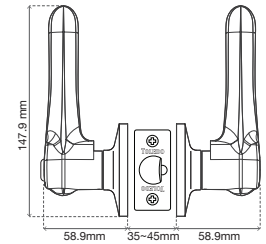

Universal Latch 2 3/8" - 2 3/4" (60mm - 70mm)

KNOBSET

Exterior Lock Ávila Knob Cylindrical 10 Units

Functions **KEY ON BOTH SIDES.*

DOUBLE CYLINDER

V1980-AV-US32D

- Keyed entrance lock.
- Suitable for all standard distances between the handle and the door edge (wood as well as metal) from 1 3/8 to 1 3/4 inches thick (35mm to 45mm).
- It exceeds industry standards in resistance tests.
- Easy to install or replace.

Universal Latch 2 3/8" - 2 3/4" (60mm - 70mm)

LEVERSET

Exterior / Interior Lock
Barcelona Lever
 Left And Right Function
 V - 10 Units
 CV - 6 Units

Functions

ENTRANCE	PRIVACY	HALL/CLOSET
V1900-BA-US5	V1920-BA-US5	N/A
V1900-BA-US15	V1920-BA-US15	CV1910-BA-US15
CV1900-BA-US15A	CV1920-BA-US15A	N/A

Universal Latch 2 3/8" - 2 3/4" (60mm - 70mm)

LEVERSET

Exterior / Interior Lock
León Lever
 Left And Right Function
 V - 10 Units
 CV - 6 Units

Functions

ENTRANCE	PRIVACY	HALL/CLOSET
CV1900-LE-US5	CV1920-LE-US5	N/A
V1900-LE-US15*	V1920-LE-US15*	N/A

Universal Latch 2 3/8" - 2 3/4" (60mm - 70mm)

LEVERSET

**Interior Lock
Itálica Lever**
Left And Right Function
6 Units

Functions

ENTRANCE	PRIVACY	HALL/CLOSET
N/A	CV1920-IT-US15	N/A

Universal Latch 2 3/8" - 2 3/4" (60mm - 70mm)