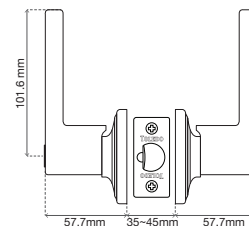

Universal Latch 2 3/8" - 2 3/4" (60mm - 70mm)

Exterior / Interior Lock Zaragoza Lever

6 Units

Functions

ENTRANCE	PRIVACY	HALL / CLOSET
CV2900-ZA-US15	CV2920-ZA-US15	N/A

- ANSI / BHMA A156.2-2003 Grade 2 certified.
- 3 hours fire rating certified.UL File No.R13776.
- Latch Bolt: Stainless steel power metallurgy latch bolt with 1/2"(12.7mm) throw.
- Door Thickness: 1-3/8" to 1-3/4" (35mm to 45mm).
- Reversible lever suitable for both right and left hand door.
- 5 pin keyway.