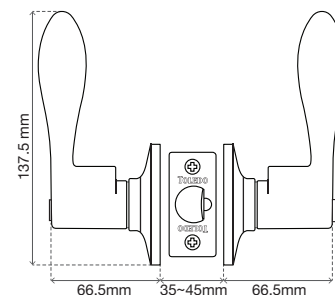

HALL/CLOSET

V1910-JA-US5

CV1910-JA-US15

Universal Latch 2 3/8" - 2 3/4" (60mm - 70mm)

Anti-Bump
System