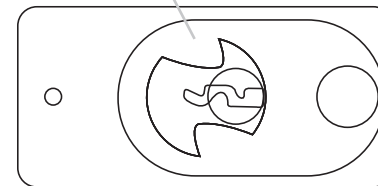

TBK90AL (38 x 78 x 19mm)
TBK90AL-RED /6 Units
TBK90AL-GREEN /6 Units
TBK90AL-BLUE /6 Units

TBK92AL (38 x 104 x 19mm)
TBK92AL-RED /6 Units
TBK92AL-GREEN /6 Units
TBK92AL-BLUE /6 Units

TBK200AL (50 x 83 x 19mm)
TBK200AL-RED /6 Units
TBK200AL-GREEN /6 Units
TBK200AL-BLUE /6 Units

TBK202AL (50 x 108 x 19mm)
TBK202AL-RED /6 Units
TBK202AL-GREEN /6 Units
TBK202AL-BLUE /6 Units

- Ask for our keyed alike services.

Anti-Bump
Anti-Pick
Anti-Drilling

Brass Cylinder
Drainage Area