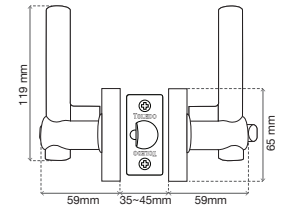

Functions

ENTRANCE	PRIVACY	HALL / CLOSET
CV1900-GI-US15	CV1920-GI-US15	CV1910-GI-US15

Decorative style square rose levers. Suitable for all distance standards between the lever and the edge of the door, both wooden and metal from 1 3/8 to 1 3/4 inches thick (35mm to 45mm).

Universal Latch 2 3/8" - 2 3/4" (60mm - 70mm)

Anti-Bump System