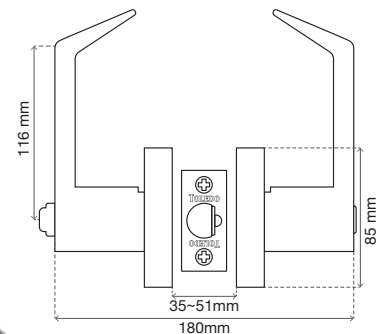

Product Specifications:

- ANSI A156.5-2001 Grade 2.
- 3 hours fire rating certified.UL File No.R15047
- 6-pin tumbler cylinder for security.
- Clutch mechanism.
- Left and right functions.