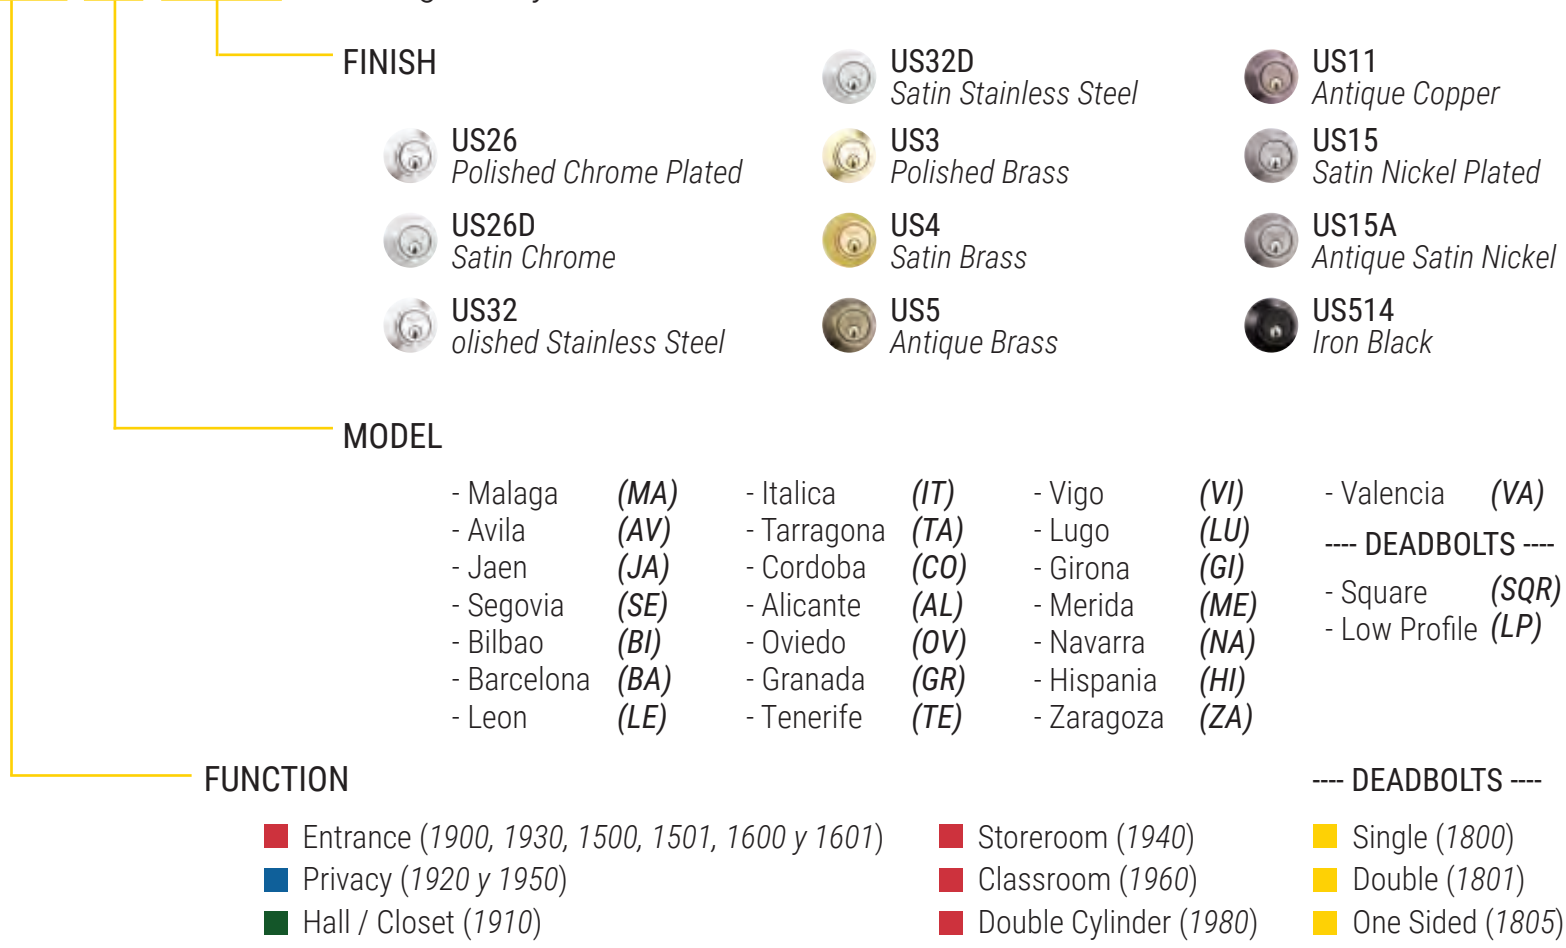

88-133

T-Locks

134

Knobset, Leverset & Deadbolt	135-137
Combo Locks & Handleset	137
Mortise	138
Padlocks	139
Hardware	140-141

Toledo & Co. Distribution

143

Toledo Product Displays

144-147

T-Locks Displays	148
------------------------	-----

Rulers

149

TOLEDO FINISHES & PRODUCT ITEM NUMBER DIAGRAM

V1900-MA-US32D = *Málaga entry knob in satin stainless steel finish.*

Fine Locks
KNOBSET

Knobset

Exterior / Interior Lock Málaga Knob