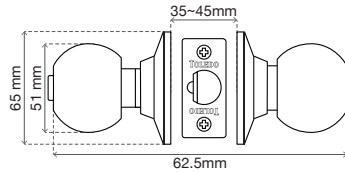

Interior Lock Ávila Knob Cylindrical / Push Button 10 Units