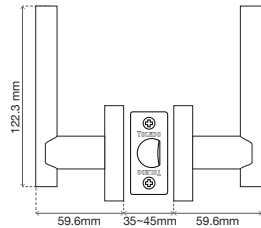

Universal Latch 2 3/8" - 2 3/4" (60mm - 70mm)

LEVERSET

Exterior / Interior Lock
León Lever
 Left And Right Function
 V - 10 Units
 CV - 6 Units

Functions

ENTRANCE	PRIVACY	HALL/CLOSET
CV1900-LE-US5	CV1920-LE-US5	N/A
V1900-LE-US15*	V1920-LE-US15*	N/A

Universal Latch 2 3/8" - 2 3/4" (60mm - 70mm)

LEVERSET

**Interior Lock
Itálica Lever**
Left And Right Function
6 Units

Functions

ENTRANCE	PRIVACY	HALL/CLOSET
N/A	CV1920-IT-US15	N/A

Universal Latch 2 3/8" - 2 3/4" (60mm - 70mm)