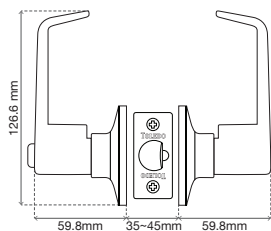

V1910-JA-US5

CV1910-JA-US15

Universal Latch 2 3/8" - 2 3/4" (60mm - 70mm)

Anti-Bump
System

LEVERSET

Exterior / Interior Lock
Segovia Lever
 Left And Right Function
 V - 10 Units
 CV - 6 Units

Functions

ENTRANCE	PRIVACY	HALL/CLOSET
V1900-SE-US5	V1920-SE-US5	N/A
V1900-SE-US15	V1920-SE-US15	CV1910-SE-US15