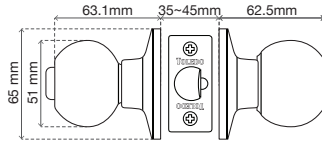

KNOBSET

Exterior / Interior Lock
Ávila Knob
V - 10 Units
CV - 6 Units

Functions

ENTRANCE	PRIVACY	HALL/CLOSET
CV1900-AV-US3	CV1920-AV-US3	N/A
V1900-AV-US5	V1920-AV-US5	N/A
V1900-AV-US32D	V1920-AV-US32D	CV1910-AV-US32D

Universal Latch 2 3/8" - 2 3/4" (60mm - 70mm)

Anti-Bump System

KNOBSET

Exterior / Interior Lock
Santiago Knob
10 Units

Functions

ENTRANCE	PRIVACY	HALL/CLOSET
V1900-SA-US5	N/A	N/A
V1900-SA-US15	V1920-SA-US15	N/A
V1900-SA-US514	V1920-SA-US514	N/A

Universal Latch 2 3/8" - 2 3/4" (60mm - 70mm)