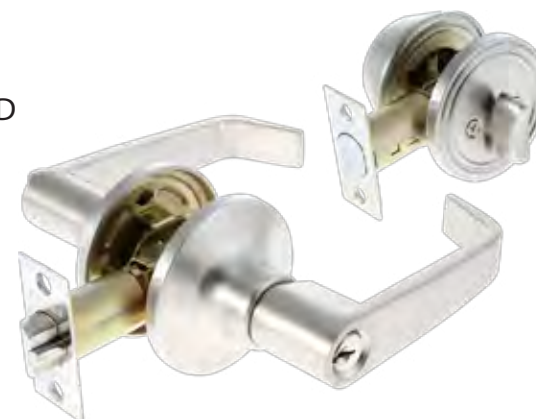

Combo Lock with Lever and Deadbolt

Single Cylinder
T431-L301-US32D
12 Units

Double Cylinder
T431-L312-US32D
12 Units