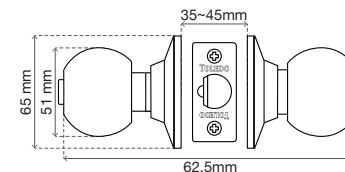

Function

STORE ROOM

V1940-AV-US32D

- Keyed entrance lock.
- Suitable for all standard distances between the handle and the door edge (wood as well as metal) from 1 3/8 to 1 3/4 inches thick (35mm to 45mm).
- It exceeds industry standards in resistance tests.
- Easy to install or replace.

Universal Latch 2 3/8" - 2 3/4" (60mm - 70mm)

Anti-Bump
System

TOLEDO
Fine Locks