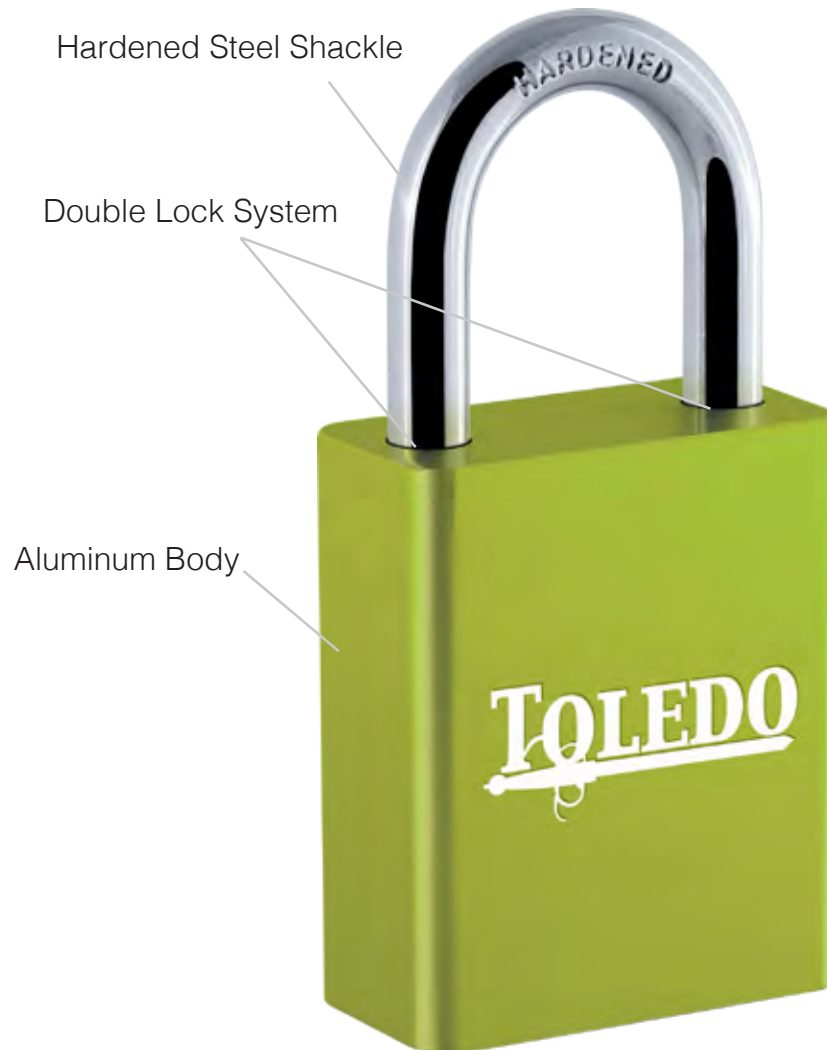

ALUMINUM PADLOCK