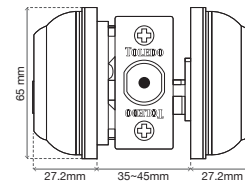

Double Cylinder Deadbolt

6 Units