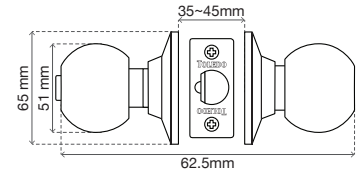

Exterior Lock Ávila Knob Cylindrical 10 Units

Functions **KEY ON BOTH SIDES.*

DOUBLE CYLINDER

V1980-AV-US32D

- Keyed entrance lock.
- Suitable for all standard distances between the handle and the door edge (wood as well as metal) from 1 3/8 to 1 3/4 inches thick (35mm to 45mm).
- It exceeds industry standards in resistance tests.
- Easy to install or replace.

Universal Latch 2 3/8" - 2 3/4" (60mm - 70mm)

Anti-Bump System