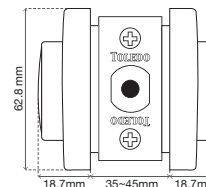

Low Profile Deadbolt Round Rose 6 Units