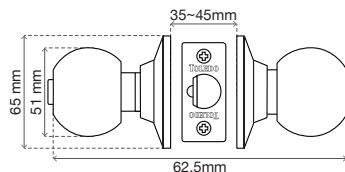

Function

ENTRANCE

V1930-AV-US32D

- Keyed entrance lock.
- Suitable for all standard distances between the handle and the door edge (wood as well as metal) from 1 3/8 to 1 3/4 inches thick (35mm to 45mm).
- It exceeds industry standards in resistance tests.
- Easy to install or replace.

Universal Latch 2 3/8" - 2 3/4" (60mm - 70mm)