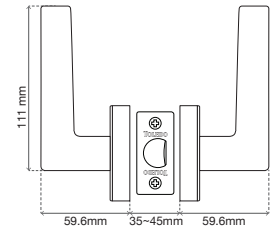

Functions

ENTRANCE	PRIVACY	HALL / CLOSET
N/A	CV1920-TA-US15	N/A

Universal Latch 2 3/8" - 2 3/4" (60mm - 70mm)