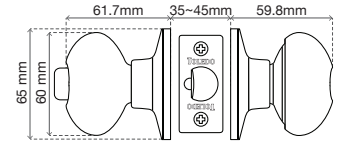

Exterior / Interior Lock
Santiago Knob
10 Units