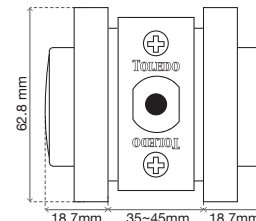

US26 US3 US5 US32D US15 US15A US11 US514

DEADBOLT

Low Profile Deadbolt
Square Rose
6 units

Functions

SINGLE CYLINDER
CV1800-SQR-US32D
CV1800-SQR-US514

Interior thumb turn and exterior key
Universal Latch 2 3/8-2 3/4.

US26 US3 US5 US32D US15 US15A US11 US514

DEADBOLT

Low Profile Deadbolt
Square Rose
6 units

Functions

DOUBLE CYLINDER
CV1801-SQR-US32D
CV1801-SQR-US514

Interior and exterior key
Universal Latch 2 3/8-2 3/4.

Anti-Bump System