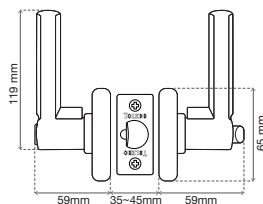

Functions

ENTRANCE	PRIVACY	HALL/CLOSET
CV1900-ME-US15	CV1920-ME-US15	N/A

Suitable for all distances standards between the knob and the edge of the door, both wooden and metal from 1 3/8 to 1 3/4 inches thick (35mm to 45mm).

- Decorative style round rose levers.
- Exceeds industry standards in endurance.
- Easy to install or replace.

Universal Latch 2 3/8" - 2 3/4" (60mm - 70mm)