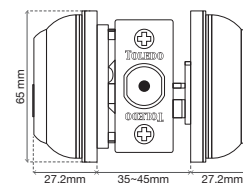

Double Cylinder Deadbolt

6 units