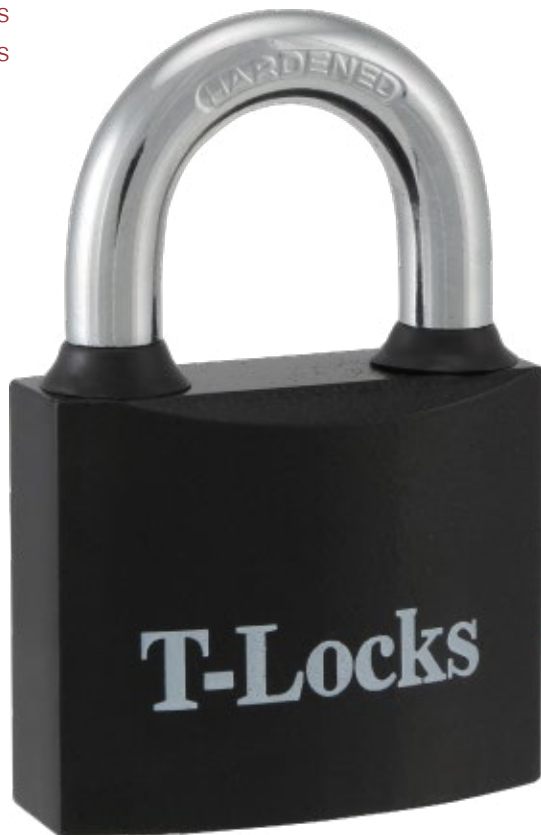

TML100
1 unit

Mortise Lock Combo

TML020
1 unit

T-Locks Padlocks

Heavy Duty Padlocks

- LS20 6 units
- LS25 6 units
- LS30 6 units
- LS40 6 units
- LS50 6 units
- LS60 6 units
- LS75 6 units
- LS50-KA2 6 units
- LS50-KA3 6 units
- LS50-KA4 6 units

Heavy Duty Padlock Long Neck

- LS50L 6 units

T-Locks Hinges

Iron Hinges

Stainless Steel Finish

- T300300SSF
- T350300SSF
- T400300SSF

Antique Brass Finish

- T350300ABF
- T400300ABF