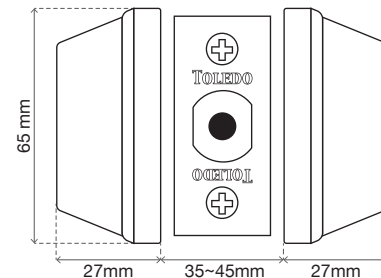

Universal Latch 2 3/8" - 2 3/4" (60mm - 70mm)

Anti-Bump System