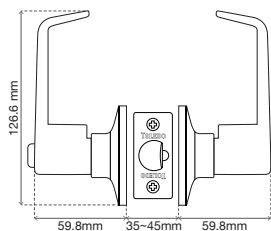

V1910-JA-US5

CV1910-JA-US15

Universal Latch 2 3/8" - 2 3/4" (60mm - 70mm)

Anti-Bump
System

TOLEDO
Fine Locks

LEVERSET

Exterior / Interior Lock
Segovia Lever
 Left And Right Function
 V - 10 units
 CV - 6 units