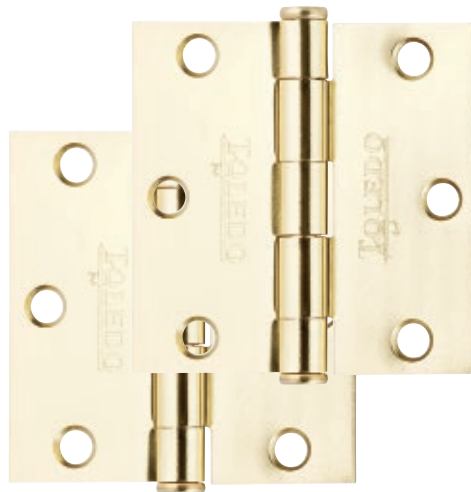

400250AC

6 Pairs

Antique Brass Hinges

Alloy 304 stainless steel bar running through solid bronze.

"Non removable Pin" - NRP

Double Ball Cage

4"x 4"x 2.5mm

400250AB

6 Pairs

Oil Rubbed Hinges

Alloy 304 Stainless Steel Bar across solid bronze

"Non removable Pin" - NRP

Double Ball Cage

4"x 4"x 2.5mm

400250RB

6 Pairs

HINGES

Zinc Plated Hinges

Current steel hinge

3"x3" x 2.2mm 300220ZP

3.5"x3.5" x 2.2mm 350220ZP

4"x4" x 2.2mm 400220ZP

6 Pairs

Polish Brass Hinges

Current steel hinge

3"x3" x 2.2mm 300220BP

3.5"x3.5" x 2.2mm 350220BP

4"x4" x 2.2mm 400220BP

6 Pairs

Stainless Steel, Heavy Duty T Shape Hinge

12 Units

THT10SS 4"