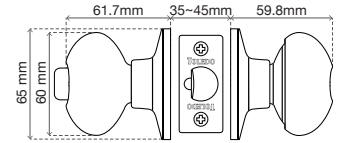

Exterior / Interior Lock
Santiago Knob
10 units