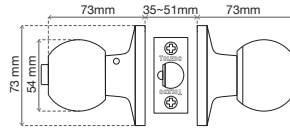

Latch 2 3/4" (70mm)

COMMERCIAL KNOBSET

COMMERCIAL LEVERSET

Avila Commercial Knobset Various Functions

Functions

ENTRANCE	PRIVACY	STOREROOM
BP900-AV-US32D	BP920-AV-US32D	BP940-AV-US32D

- Meets ANSI Grade 2 Specifications & Underwriter Laboratories.