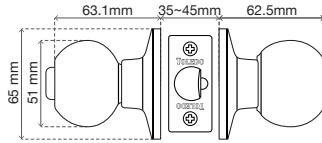

KNOBSET

Exterior / Interior Lock
Ávila Knob
V - 10 units
CV - 6 units

Functions

ENTRANCE	PRIVACY	HALL/CLOSET
CV1900-AV-US3	CV1920-AV-US3	CV1910-AV-US32D
V1900-AV-US5	V1920-AV-US5	N/A
V1900-AV-US32D	V1920-AV-US32D	N/A

Universal Latch 2 3/8" - 2 3/4" (60mm - 70mm)

Anti-Bump System

KNOBSET

Exterior / Interior Lock
Santiago Knob
10 units

Functions

ENTRANCE	PRIVACY	HALL / CLOSET
V1900-SA-US5	V1920-SA-US5	N/A
V1900-SA-US15	V1920-SA-US15	N/A
V1900-SA-US514	V1920-SA-US514	N/A

Universal Latch 2 3/8" - 2 3/4" (60mm - 70mm)