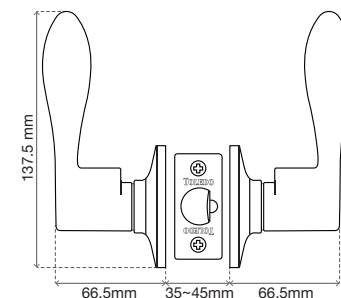

HALL/CLOSET

V1910-JA-US5

CV1910-JA-US15

Universal Latch 2 3/8" - 2 3/4" (60mm - 70mm)

Anti-Bump
System

TOLEDO
Fine Locks