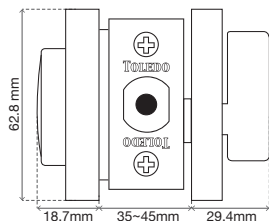

US26 US3 US5 US32D US15 US15A US11 US514

DEADBOLT

Low Profile Deadbolt
Square Rose
6 units

Functions

SINGLE CYLINDER
CV1800-SQR-US32D
CV1800-SQR-US514

Interior thumb turn and exterior key
Universal Latch 2 3/8-2 3/4.

US26 US3 US5 US32D US15 US15A US11 US514

DEADBOLT

Low Profile Deadbolt
Square Rose
6 units

Functions

DOUBLE CYLINDER
CV1801-SQR-US32D
CV1801-SQR-US514

Interior and exterior key
Universal Latch 2 3/8-2 3/4.

Anti-Bump System