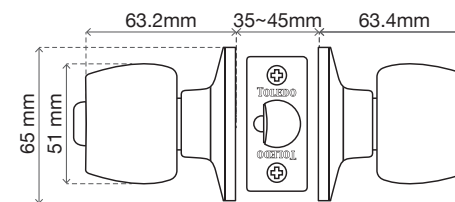

Knobset

Exterior / Interior Lock Málaga Knob

V - 10 units

CV - 6 units

Functions

ENTRANCE
CV1900-MA-US3
V1900-MA-US5
V1900-MA-US11
V1900-MA-US32
V1900-MA-US32D
PRIVACY
CV1920-MA-US3
V1920-MA-US5
V1920-MA-US11
V1920-MA-US32
V1920-MA-US32D
HALL/CLOSET
CV1910-MA-US32D

Universal Latch 2 3/8" - 2 3/4" (60mm - 70mm)

BHMA
CERTIFIED

Anti-Bump
System

TOLEDO®
Fine Locks