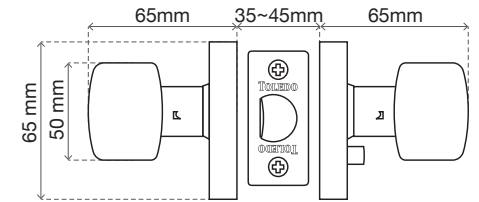

Suitable for all distance standards between the knob and the edge of the door, both wooden and metal from 1 3/8 to 1 3/4 inches thick (35mm to 45mm).

- Decorative style square rose knob.
- Exceeds industry standards in endurance tests.
- Easy to install or replace.