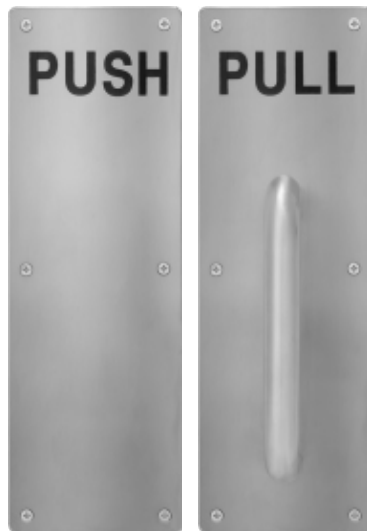

Stainless Steel, Push and Pull Plates for Doors

T-TPH **PUSH**
T-TPL **PULL**
1 Unit

No Packaging