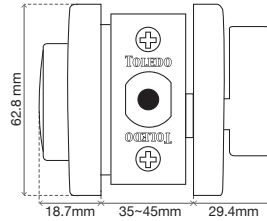

DEADBOLT

Low Profile Deadbolt
Round Rose
6 units

Functions

SINGLE CYLINDER

CV1800LP-US32D

DEADBOLT

Low Profile Deadbolt
Round Rose
6 units

Functions

DOUBLE CYLINDER

CV1801LP-US32D

Interior thumb turn and exterior key
Universal Latch 2 3/8-2 3/4.

Interior and exterior key
Universal Latch 2 3/8-2 3/4.

Anti-Bump System