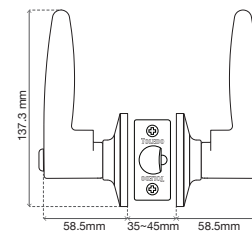

Functions

ENTRANCE	PRIVACY	HALL/CLOSET
V1900-SE-US3	V1920-SE-US3	CV1910-SE-US15
V1900-SE-US5	V1920-SE-US5	N/A
V1900-SE-US15	V1920-SE-US15	N/A

Universal Latch 2 3/8" - 2 3/4" (60mm - 70mm)

LEVERSET

Exterior / Interior Lock
Bilbao Lever
 Left And Right Function
 V - 10 units
 CV - 6 units