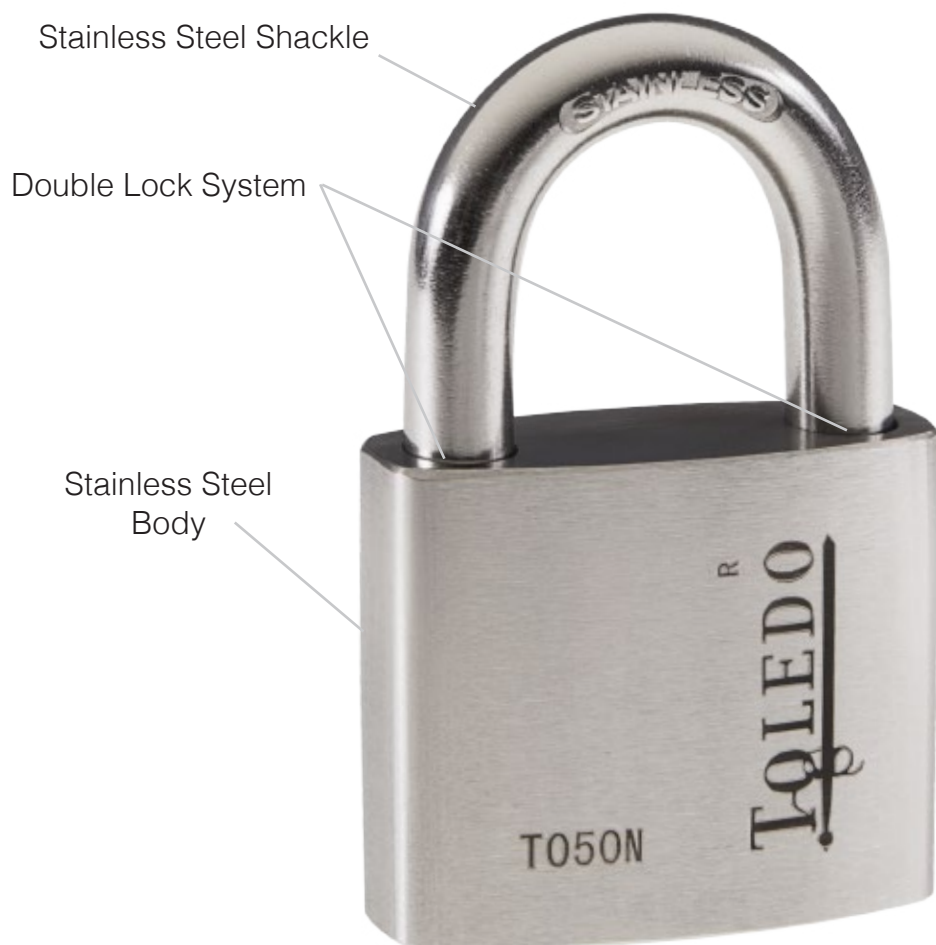

L50L-KA2 /6 set

L40

L40-KA2 /6 set

L40-KA4 /6 set

Brass Cylinder

TOLEDO
STRONGHOLD

STAINLESS STEEL PADLOCKS Nautical

TO30N 32 x 45.6 x 13.5mm /6 units

TO40N 38 x 55.4 x 15mm /6 units

TO50N 50 x 67 x 18mm /6 units

- Waterproof
- Anti-Corrosion

Nautical

TOLEDO^R

ALUMINUM PADLOCK

TBK90AL (38 x 78 x 19mm)
 TBK90AL-RED /6 units
 TBK90AL-GREEN /6 units
 TBK90AL-BLUE /6 units