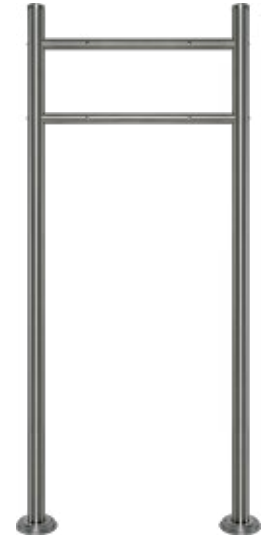

Stainless Steel Mailbox Base
TMBB48SS
 48" inches
TMBB60SS
 60" inches
 1 Unit

Plastic Mailbox
TMB04B
 ● **Black**
 1 Unit

TMB04W
 ● **White**
 1 Unit

US Mailbox
TMB01
 ● **Black**
 1 Unit

TMB01W
 ● **White**
 1 Unit