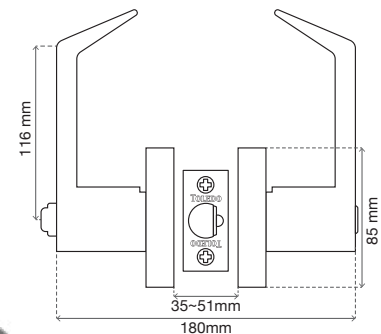

COMMERCIAL HD SERIES

Heavy Duty Leverset *Various Functions*

Functions

ENTRANCE
T-T90CUS15
PRIVACY
T-T92CUS15
STOREROOM
T-T94CUS15

- Meets ANSI Grade 2 Specifications & Underwriter Laboratories.
- Left and right functions.

Latch 2 3/4" (70mm)