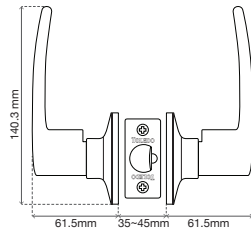

LEVERSET

Exterior / Interior Lock
Barcelona Lever
Left And Right Function
V - 10 units
CV - 6 units

Functions

ENTRANCE	PRIVACY	HALL/CLOSET
V1900-BA-US5	V1920-BA-US5	CV1910-BA-US15
V1900-BA-US15	V1920-BA-US15	N/A
CV1900-BA-US15A	CV1920-BA-US15A	N/A

Universal Latch 2 3/8" - 2 3/4" (60mm - 70mm)

LEVERSET

Exterior / Interior Lock
León Lever
Left And Right Function
V - 10 units
CV - 6 units

Functions

ENTRANCE	PRIVACY	HALL / CLOSET
CV1900-LE-US5	CV1920-LE-US5	N/A
V1900-LE-US15*	V1920-LE-US15*	N/A

Universal Latch 2 3/8" - 2 3/4" (60mm - 70mm)

Anti-Bump System