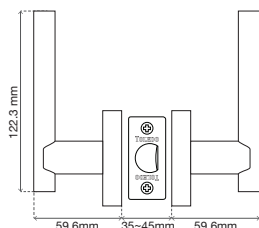

Functions

ENTRANCE	PRIVACY	HALL / CLOSET
CV1900-LE-US5	CV1920-LE-US5	N/A
V1900-LE-US15*	V1920-LE-US15*	N/A

Universal Latch 2 3/8" - 2 3/4" (60mm - 70mm)

Anti-Bump System

LEVERSET

Interior Lock
Itálica Lever
 Left And Right Function
 6 units