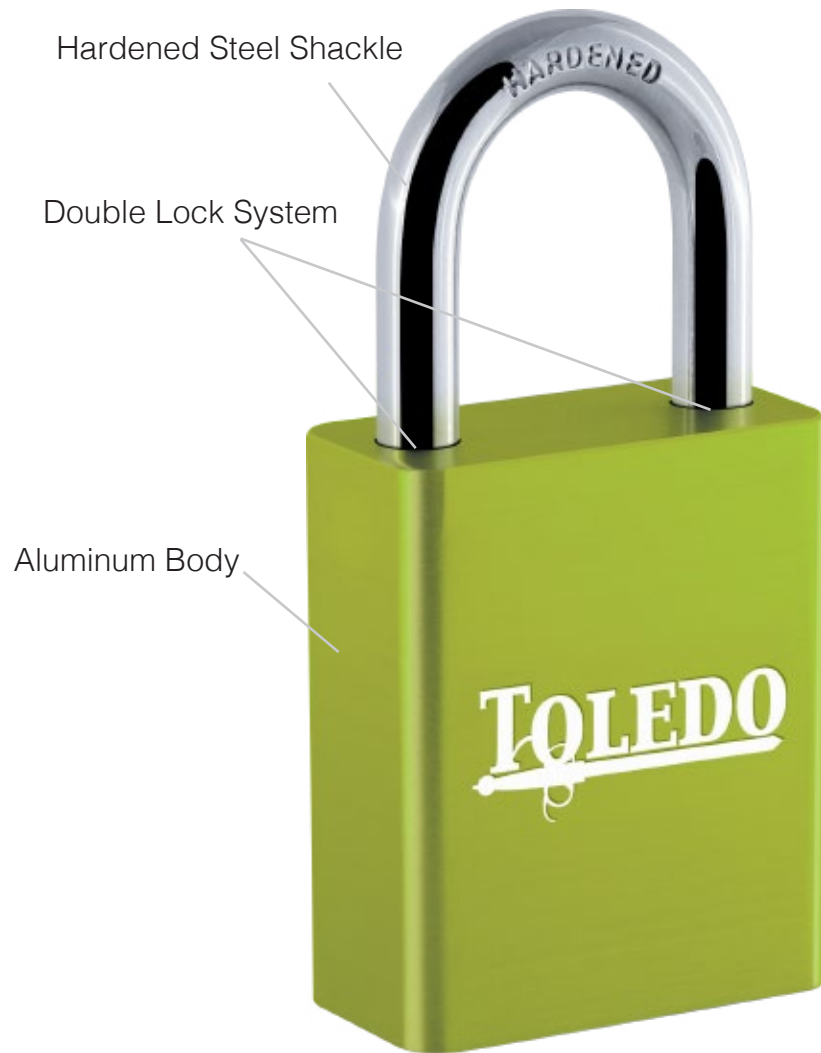

TO40N 38 x 55.4 x 15mm /6 units

TO50N 50 x 67 x 18mm /6 units

- Waterproof
- Anti-Corrosion

Nautical

TOLEDO^R

ALUMINUM PADLOCK

TBK90AL (38 x 78 x 19mm)
 TBK90AL-RED /6 units
 TBK90AL-GREEN /6 units
 TBK90AL-BLUE /6 units

TOLEDO[®]
 STRONGHOLD

SOLID STEEL SECURITY PADLOCKS

- TOS350S 50 x 96.5 x 20mm /6 units
- TOS360S 60 x 109.1 x 20mm /6 units
- TOS450S 50 x 80 x 23mm /6 units
- TOS460S 60 x 94 x 25mm /6 units

Security Keys