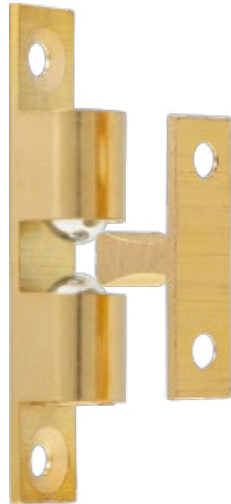

TCB175SS 3.0" x 3.0"- 76mm x 15mm

TCB100SS 4.0" x 4.0"- 102mm x 15mm

DOOR AND CABINET CATCHERS

Solid Brass Door Catcher

40SBDC
50SBDC
60SBDC
5 Units

Adjustable Ball Catch

Satin Nickel
TBC21SN
6 Units

Stainless Steel Bullet Catch