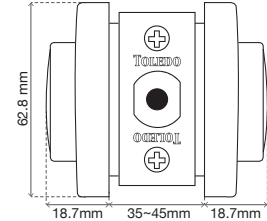

DEADBOLT

Low Profile Deadbolt
Round Rose
6 units

Functions

SINGLE CYLINDER

CV1800LP-US32D

DEADBOLT

Low Profile Deadbolt
Round Rose
6 units

Functions

DOUBLE CYLINDER

CV1801LP-US32D

Interior thumb turn and exterior key
Universal Latch 2 3/8-2 3/4.

Interior and exterior key
Universal Latch 2 3/8-2 3/4.

Anti-Bump System