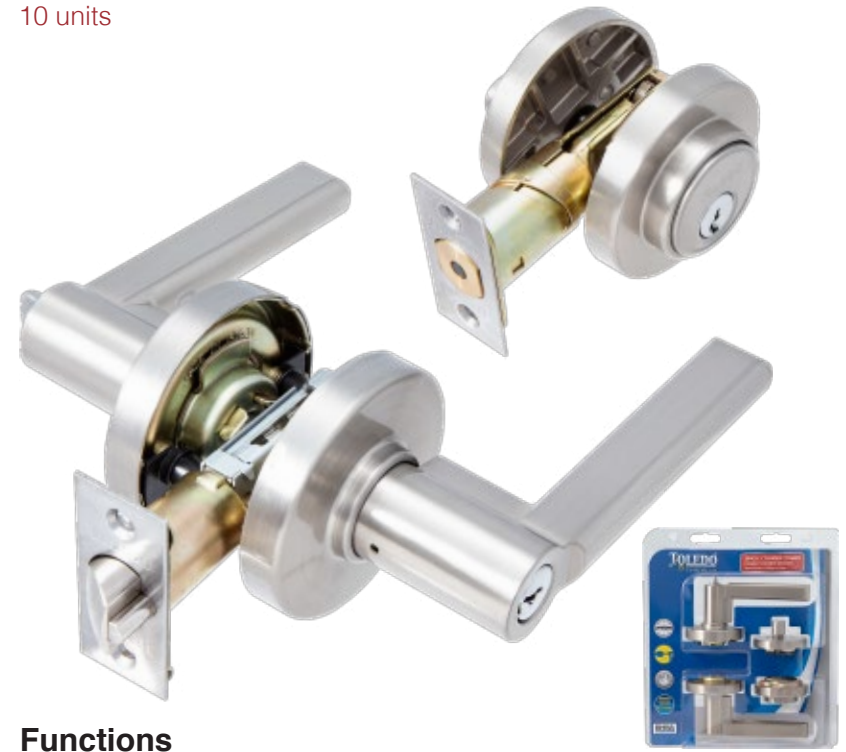

Functions

DOUBLE CYLINDER

CV1801LP-US32D

Interior thumb turn and exterior key
 Universal Latch 2 3/8-2 3/4.

Interior and exterior key
 Universal Latch 2 3/8-2 3/4.

Anti-Bump System

Comboset EUROPEAN

US32 US3 US5 US32D US15 US15A US11 US514
COMBOSET

Knobset And Deadbolt Combination
Lugo Lever / Square Rose
 10 units

Functions

SINGLE CYLINDER	DOUBLE CYLINDER
CV1500-LU-US15	CV1501-LU-US15
CV1500-LU-US514	CV1501-LU-US514

Universal Latch 2 3/8" - 2 3/4" (60mm - 70mm)

US32 US3 US5 US32D US15 US15A US11 US514
COMBOSET

Knobset And Deadbolt Combination
Merida Lever / Round Rose
 10 units

Functions

SINGLE CYLINDER	DOUBLE CYLINDER
CV1500-ME-US15	CV1501-ME-US15

Universal Latch 2 3/8" - 2 3/4" (60mm - 70mm)

Anti-Bump System

ELECTRONIC

DEADBOLT

Electronic Deadbolt Lock Single Cylinder

CV180E-US15

FEATURES

- Water resistant deadbolt system.
- Technology resistant to alterations.
- Stainless steel finish.
- Triple access: infrared remote control, numeric code or key.
- Keyboard with LED illumination system.
- Includes two remote controls.**
- Operates with 4 AA alkaline batteries.