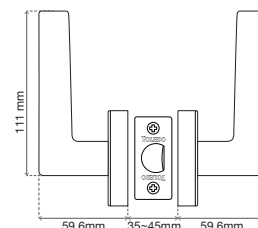

Functions

ENTRANCE	PRIVACY	HALL/CLOSET
N/A	CV1920-IT-US15	N/A

Universal Latch 2 3/8" - 2 3/4" (60mm - 70mm)

LEVERSET

Interior Lock
Tarragona Lever
 Left And Right Function
 6 units

Functions

ENTRANCE	PRIVACY	HALL / CLOSET
N/A	CV1920-TA-US15	N/A