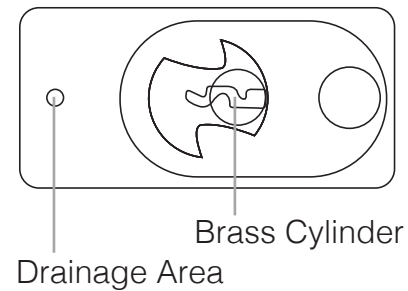

TOLEDO®
STRONGHOLD