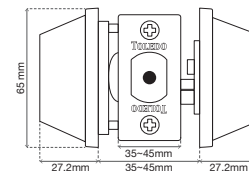

BP800-US32D

- Meets ANSI Grade 2 Specifications & Underwriter Laboratories.

Universal Latch 2 3/8" - 2 3/4" (60mm - 70mm)

COMMERCIAL DEADBOLT

Deadbolt Double Cylinder

Functions

DOUBLE CYLINDER

BP801-US32D