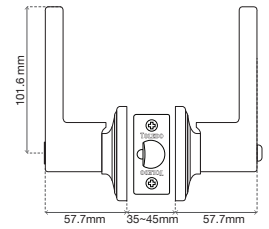

Exterior / Interior Lock Zaragoza Lever

6 units