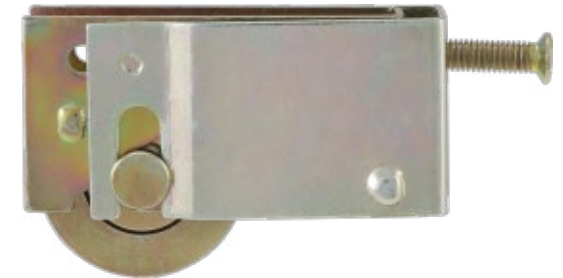

Single Roller for Sliding Doors & Windows.

Blister Pack
TWA25
10 Units