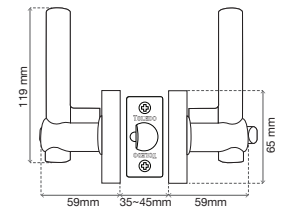

Functions

ENTRANCE	PRIVACY	HALL / CLOSET
CV1900-GI-US15	CV1920-GI-US15	CV1910-GI-US15

Decorative style square rose levers. Suitable for all distance standards between the lever and the edge of the door, both wooden and metal from 1 3/8 to 1 3/4 inches thick (35mm to 45mm).

Universal Latch 2 3/8" - 2 3/4" (60mm - 70mm)

Anti-Bump System