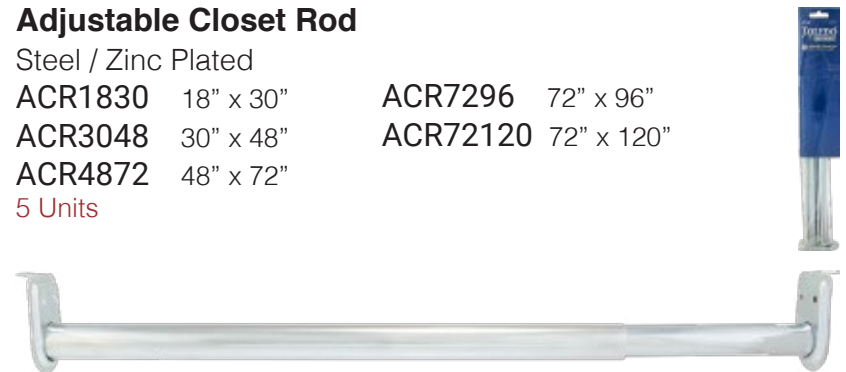

Adjustable Closet Rod

Steel / Zinc Plated

ACR1830 18" x 30"
ACR3048 30" x 48"
ACR4872 48" x 72"

5 Units

ACR7296 72" x 96"
ACR72120 72" x 120"