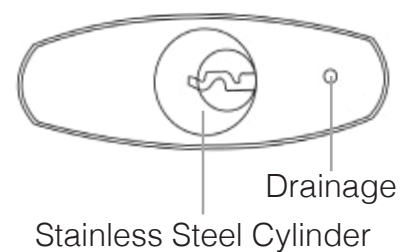

TO30N 32 x 45.6 x 13.5mm /6 units

TO40N 38 x 55.4 x 15mm /6 units

TO50N 50 x 67 x 18mm /6 units

- Waterproof
- Anti-Corrosion