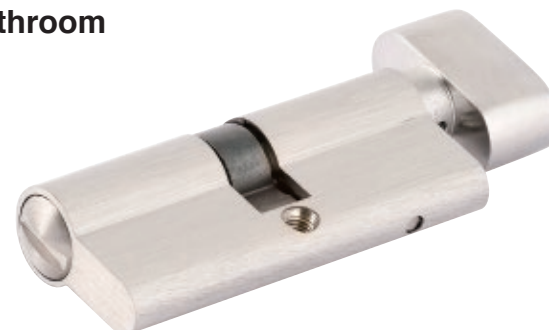

BK55A

MORTISE LOCKS

Double Cylinder

202DD/C
70mm

Security Keys

Single Cylinder

202DD
70 mm

Regular Keys

Double Cylinder

202DD/CD *Boxpack*
V202D/C *Blisterpack*
70mm

Regular Keys

Bedroom • Bathroom

BK804
70 mm

Half Cylinder

201D
40mm

Regular Keys