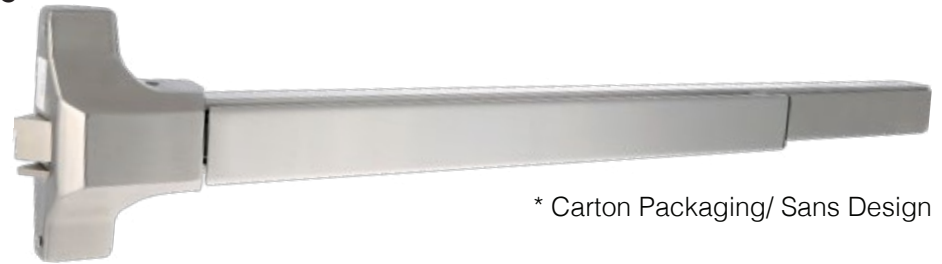

Install Bracket
TM300B
 2 Units

Stainless Steel, Push and Pull Plates for Doors

T-TPH **PUSH**
 T-TPL **PULL**
 1 Unit

No Packaging

Panic Device
TPANICD01
 1 Unit

* Carton Packaging/ Sans Design

Door Kick Plate
 Aluminum / Satin Nickel
DKP834
 8" x 34"
DKP836
 8" x 36"
 1 Unit