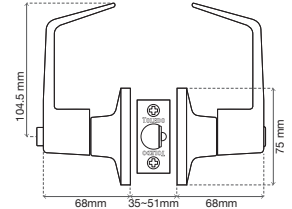

Valencia Commercial Leverset Various Functions

Functions

ENTRANCE	PRIVACY	HALL / CLOSET
BP900-VL-US15	BP920-VL-US15	BP910-VL-US15
STOREROOM	CLASSROOM	DOUBLE CYLINDER
BP940-VL-US15	BP960-VL-US15	BP980-VL-US15

- Meets ANSI Grade 2 Specifications & Underwriter Laboratories.
- Left and right functions.

Universal Latch 2 3/8" - 2 3/4" (60mm - 70mm)