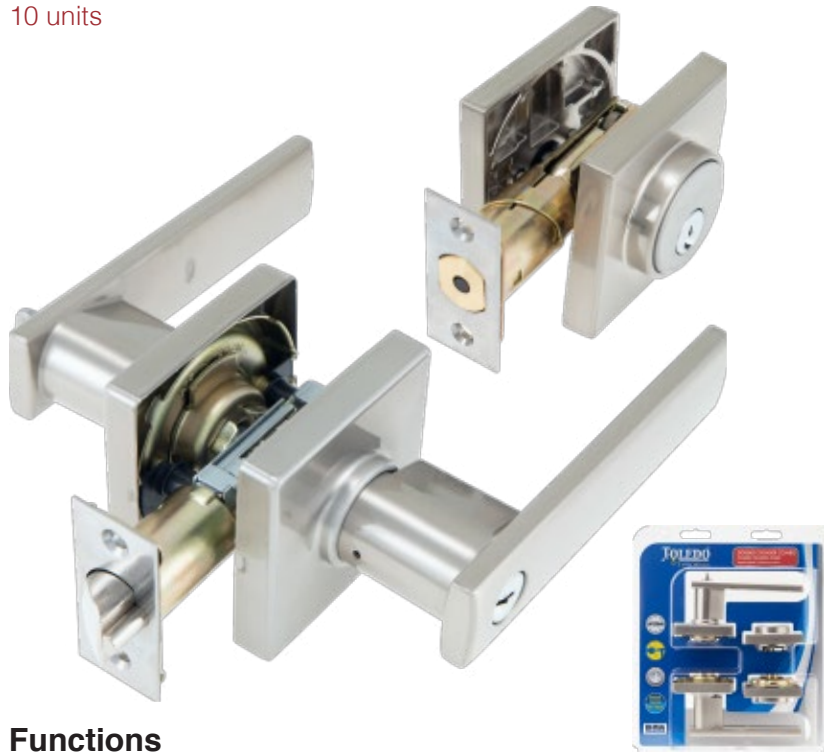

Anti-Bump System

DEADBOLT

Low Profile Deadbolt
Round Rose
 6 units

Functions

SINGLE CYLINDER

CV1800LP-US32D

DEADBOLT

Low Profile Deadbolt
Round Rose
 6 units

Functions

DOUBLE CYLINDER

CV1801LP-US32D

Interior thumb turn and exterior key
 Universal Latch 2 3/8-2 3/4.

Interior and exterior key
 Universal Latch 2 3/8-2 3/4.

Anti-Bump System

Comboset EUROPEAN

US32 US3 US5 US32D US15 US15A US11 US514
COMBOSET

Knobset And Deadbolt Combination
Lugo Lever / Square Rose
 10 units

Functions

SINGLE CYLINDER	DOUBLE CYLINDER
CV1500-LU-US15	CV1501-LU-US15
CV1500-LU-US514	CV1501-LU-US514

Universal Latch 2 3/8" - 2 3/4" (60mm - 70mm)