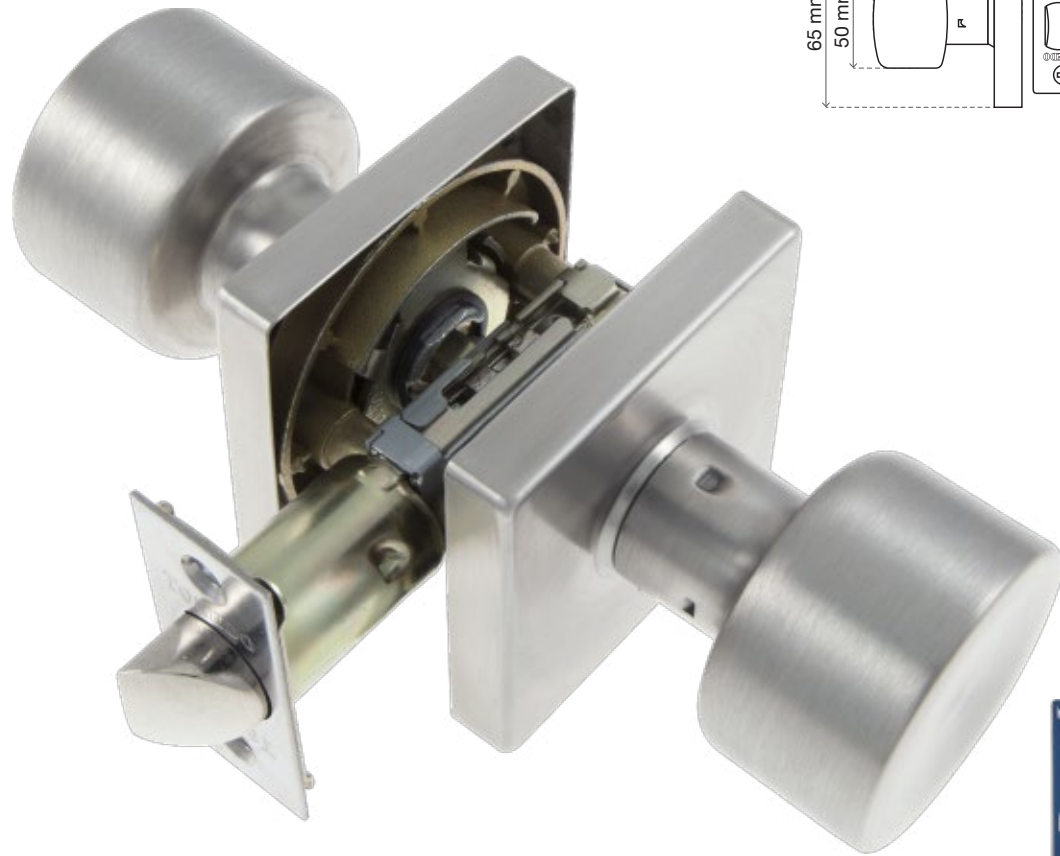

Universal Latch 2 3/8" - 2 3/4" (60mm - 70mm)

HANDLESET US26 US3 US5 US32D US15 US15A US11 US514

Lugo Decorative Lock
Exterior Function
EUROPEAN

Functions

SINGLE CYLINDER	DOUBLE CYLINDER
V1600-LP-LU-US15	V1601-LP-LU-US15
V1600-LP-LU-US514	V1601-LP-LU-US514

Universal Latch 2 3/8" - 2 3/4" (60mm - 70mm)

Anti-Bump System

EUROPEAN
Knobset

KNOBSET

Exterior / Interior Lock Vigo Low Profile Knobset Square Rose

6 units

Functions

ENTRANCE
CV1900-VI-US32D
CV1900-VI-US514
PRIVACY
CV1920-VI-US32D
CV1920-VI-US514
HALL
N/A

Suitable for all distance standards between the knob and the edge of the door, both wooden and metal from 1 3/8 to 1 3/4 inches thick (35mm to 45mm).

- Decorative style square rose knob.
- Exceeds industry standards in endurance tests.
- Easy to install or replace.

Decorative style square rose levers. Suitable for all distance standards between the lever and the edge of the door, both wooden and metal from 1 3/8 to 1 3/4 inches thick (35mm to 45mm).

Universal Latch 2 3/8" - 2 3/4" (60mm - 70mm)