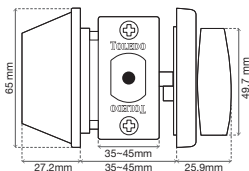

- Meets ANSI Grade 2 Specifications & Underwriter Laboratories.
- Left and right functions.

Universal Latch 2 3/8" - 2 3/4" (60mm - 70mm)

COMMERCIAL DEADBOLT

Deadbolt Single Cylinder

Functions

SINGLE CYLINDER