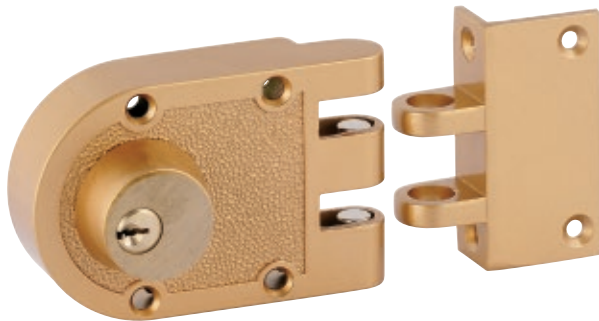

GATE LOCKS

Electronic Rim Lock

TO22R-E Right Function

TO22L-E Left Function

1 unit

Rim Lock

TO10R Right Function 50mm

TO10L Left Function 50mm

TO11R Right Function 60mm

TO11L Left Function 60mm

1 unit

Jimmy Proof

TJ-601 Single Cylinder

TJ-602 Double Cylinder

6 units

Deadbolt Steel Box

TSB01

6 units

* White Box Packed

GATE LOCK

Concealed Screw Deadlatch W/Metal Box

T315-US32D

6 units

Concealed Screw Deadbolt W/Metal Box