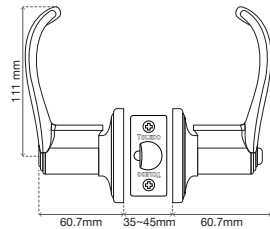

Platinum Leverset

Platinum Leverset

Exterior / Interior Lock Hispania Lever

6 units

Functions

ENTRANCE	PRIVACY	HALL/CLOSET
CV2900-HI-US15	CV2920-HI-US15	N/A

Universal Latch 2 3/8" - 2 3/4" (60mm - 70mm)

Exterior / Interior Lock Zaragoza Lever