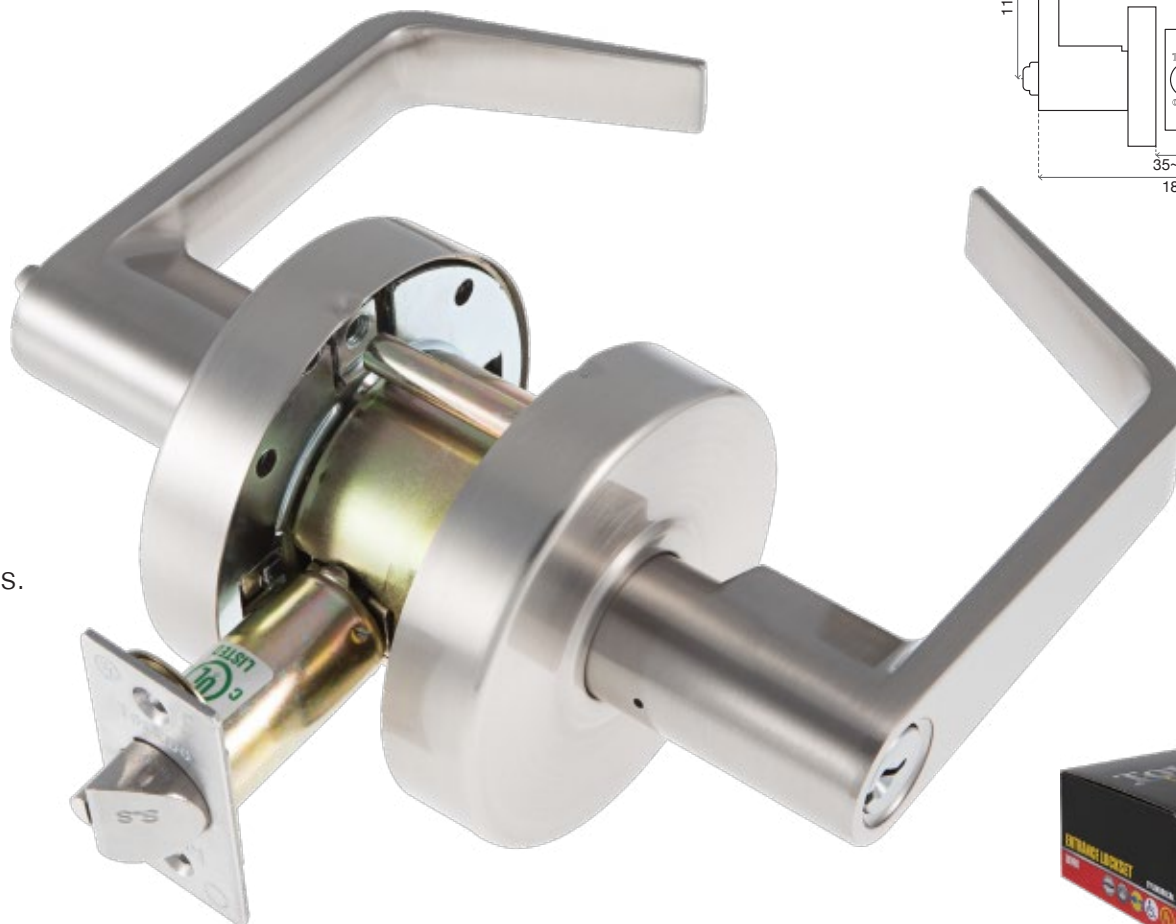

COMMERCIAL HD SERIES

Heavy Duty Leverset *Various Functions*

Functions

ENTRANCE
T-T90CUS15
PRIVACY
T-T92CUS15
STOREROOM
T-T94CUS15

- Meets ANSI Grade 2 Specifications & Underwriter Laboratories.
- Left and right functions.

Latch 2 3/4" (70mm)