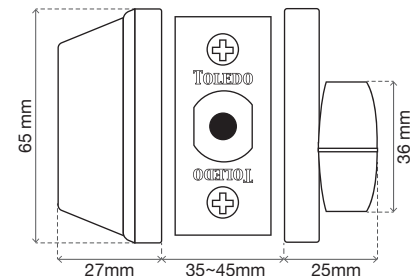

CV - 6 units

Functions

SINGLE CYLINDER
CV1800-US3
V1800-US5
V1800-US11
CV1800-US15A
V1800-US32
V1800-US32D
V1800-US514

ONE-SIDED
V1805-US5
V1805-US32D

V1800-US32D

Universal Latch 2 3/8" - 2 3/4" (60mm - 70mm)