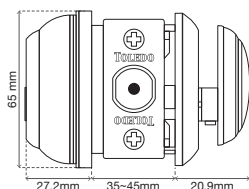

Single Cylinder Deadbolt

6 units