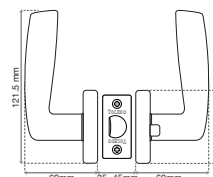

LEVERSET

Interior Lock Goya Low Profile Lever

Round Rose
Left And Right Function
6 units