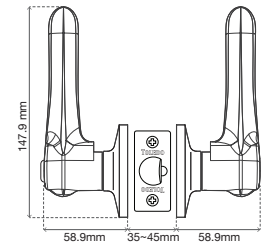

Universal Latch 2 3/8" - 2 3/4" (60mm - 70mm)

KNOBSET

Exterior Lock Ávila Knob

Cylindrical / Push Button

10 units

Function

ENTRANCE

V1930-AV-US32D

Universal Latch 2 3/8" - 2 3/4" (60mm - 70mm)

KNOBSET

Exterior Lock Ávila Knob Cylindrical 10 units

Functions *KEY ON BOTH SIDES.

DOUBLE CYLINDER

V1980-AV-US32D

- Keyed entrance lock.
- Suitable for all standard distances between the handle and the door edge (wood as well as metal) from 1 3/8 to 1 3/4 inches thick (35mm to 45mm).
- It exceeds industry standards in resistance tests.
- Easy to install or replace.

Functions

ENTRANCE	PRIVACY	HALL/CLOSET
V1900-BA-US5	V1920-BA-US5	CV1910-BA-US15
V1900-BA-US15	V1920-BA-US15	N/A
CV1900-BA-US15A	CV1920-BA-US15A	N/A

Universal Latch 2 3/8" - 2 3/4" (60mm - 70mm)

LEVERSET

Exterior / Interior Lock
León Lever
 Left And Right Function
 V - 10 units
 CV - 6 units