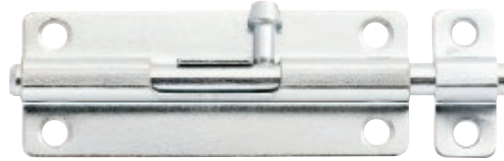

Barrel Bolt

TFB150-ZP 2"	5.08 cm
TFB165-ZP 2 1/2"	6.35 cm
TFB175-ZP 3"	7.62 cm
TFB110-ZP 4"	10.16 cm
TFB112-ZP 5"	12.70 cm
TFB115-ZP 6"	15.24 cm

10 units