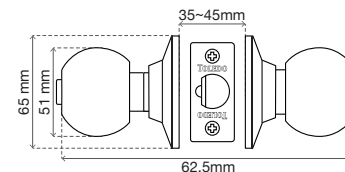

Function

STORE ROOM

V1940-AV-US32D

- Keyed entrance lock.
- Suitable for all standard distances between the handle and the door edge (wood as well as metal) from 1 3/8 to 1 3/4 inches thick (35mm to 45mm).
- It exceeds industry standards in resistance tests.
- Easy to install or replace.

Universal Latch 2 3/8" - 2 3/4" (60mm - 70mm)

Anti-Bump
System

TOLEDO®
Fine Locks