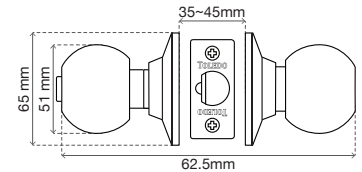

Exterior Lock Ávila Knob Cylindrical 10 units

Functions *KEY ON BOTH SIDES.

DOUBLE CYLINDER

V1980-AV-US32D

- Keyed entrance lock.
- Suitable for all standard distances between the handle and the door edge (wood as well as metal) from 1 3/8 to 1 3/4 inches thick (35mm to 45mm).
- It exceeds industry standards in resistance tests.
- Easy to install or replace.

Universal Latch 2 3/8" - 2 3/4" (60mm - 70mm)

Anti-Bump System