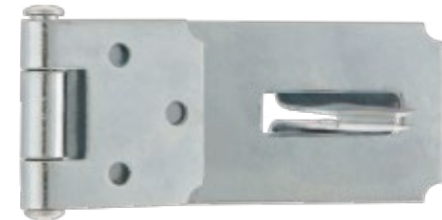

Safety Hasp

THS506-ZP 2 1/2"	6.33 cm
THS508-ZP 3 1/2"	8.89 cm
THS511-ZP 4 1/2"	11.43 cm
THS515-ZP 6"	15.24 cm

10 units