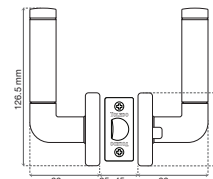

Interior Lock Palencia Low Profile Lever

Round Rose
Left And Right Function
6 units

ENTRANCE	PRIVACY	HALL/CLOSET
N/A	CV1920-PA-US15	N/A

Universal Latch 2 3/8" - 2 3/4" (60mm - 70mm)