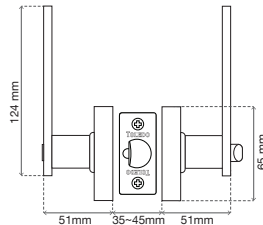

Universal Latch 2 3/8" - 2 3/4" (60mm - 70mm)

TOLEDO[®]
EUROPEAN

EUROPEAN
Leversets

LEVERSET

Exterior / Interior Lock
Lugo Low Profile Lever
Square Rose
 Left And Right Function
 6 units

Functions

ENTRANCE	PRIVACY	HALL/CLOSET
CV1900-LU-US15	CV1920-LU-US15	CV1910-LU-US15
CV1900-LU-US514	CV1920-LU-US514	N/A

Decorative style square rose levers. Suitable for all distance standards between the lever and the edge of the door, both wooden and metal from 1 3/8 to 1 3/4 inches thick (35mm to 45mm).

Universal Latch 2 3/8" - 2 3/4" (60mm - 70mm)