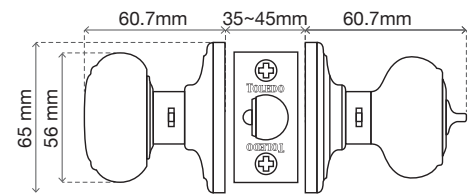

Functions

ENTRANCE
CV2900-NA-US32D
PRIVACY
CV2920-NA-US32D

Universal Latch 2 3/8" - 2 3/4" (60mm - 70mm)

Anti-Bump System

Pick Resistant

Pry Resistant