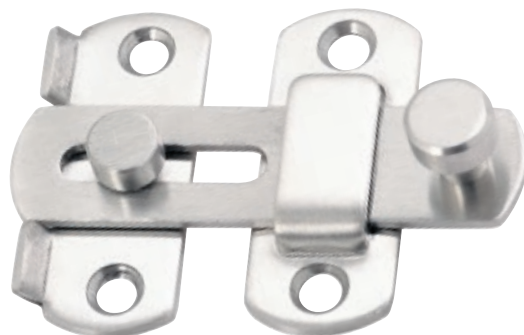

TOLEDO[®]
HARDWARE

HARDWARE

Stainless Steel Door Guard

TDG002SSS 10.7 cm x 6.3 cm
10 Units

Heavy Duty Safety Hasp

Stainless Steel
THS520SS 8"
10 Units

Barrel Bolt

TFB150B 2" 5.08 cm
TFB175B 3" 7.62 cm
TFB110B 4" 10.16 cm
TFB112B 5" 12.70 cm
TFB115B 6" 15.24 cm
10 Units

Door Bolt

TB002 2.5"
14 Units
5.07 cm x 6.98 cm

Stainless Steel Barrel Bolt

TDB4SSS 10.0 cm
TDB8SSS 20.0 cm
TDB12SSS 30.0 cm
10 Units

Heavy Duty Barrel Bolt

HDBB112ZP 5"
5 Units
HDBB120ZP 8"
6 Units

HARDWARE