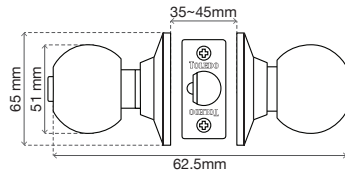

Interior Lock Ávila Knob Cylindrical / Push Button 10 units