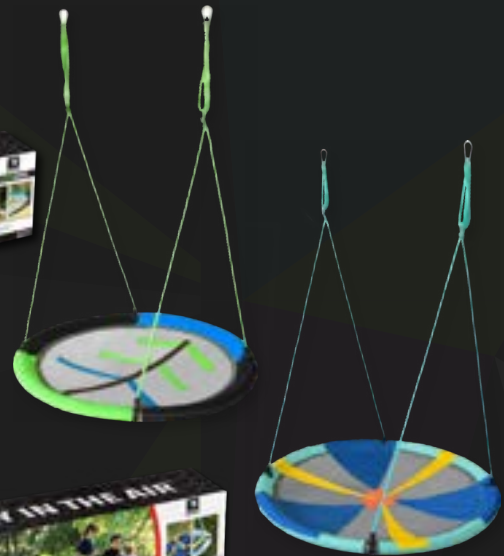

Fits over any swing 35-40" and turns it into a floating play house. UV resistant, 3 ventilation windows, and a roll up door.

Swing sold sperately.

Ages 3+

Holds 500lbs

Case Pack: 4

▶ SKY SWING

SLA.168TR, \$61.50 each
 SLA.169BR, \$79.00 each

40" SKY SWING

SLA.306TRE

50" ADVENTURE SKY SWING

B4A.169BR

Lightweight with UV resistant nylon material and adjustable height rope - hangs up to 8' long.

Ages 3+

Holds 500lbs

Case Pack: 4

B4A168TR, 40" Sky Swing,
 \$61.50each, 4 per case

▶ ADVENTURE SKY SWING

40" ADVENTURE SKY SWING

B4A.168TR

Lightweight with UV resistant nylon material and adjustable height rope - hangs up to 8' long.

Ages 3+