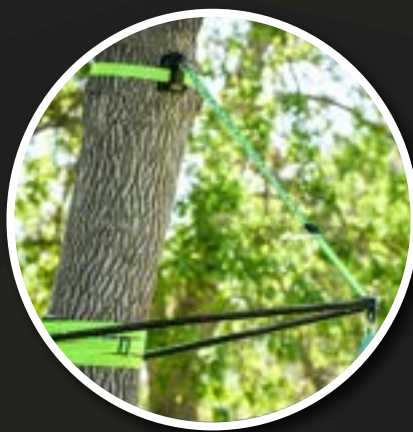

QUICK AND EASY RATCHET INSTALLATION