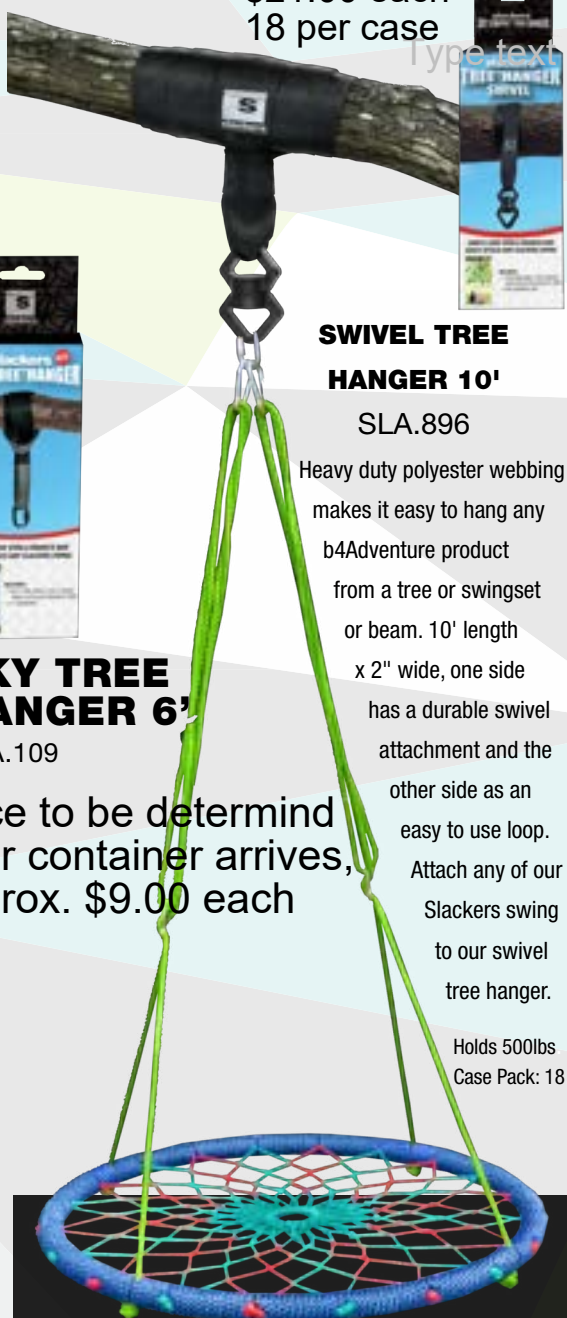

40" SKY SWING

SLA.306TRE

50" ADVENTURE SKY SWING

B4A.169BR

Lightweight with UV resistant nylon material and adjustable height rope - hangs up to 8' long.

Ages 3+

Holds 500lbs

Case Pack: 4

B4A168TR, 40" Sky Swing,
 \$61.50each, 4 per case

▶ ADVENTURE SKY SWING

40" ADVENTURE SKY SWING

B4A.168TR

Lightweight with UV resistant nylon material and adjustable height rope - hangs up to 8' long.

Ages 3+

Holds 250lbs

Case Pack: 4

DREAM-CATCHER **NEW**

TREE HANGER

SPINS 360°
\$21.00 each
18 per case

SWIVEL TREE HANGER 10'

SLA.896

Heavy duty polyester webbing makes it easy to hang any b4Adventure product from a tree or swingset or beam. 10' length x 2" wide, one side has a durable swivel attachment and the other side as an easy to use loop. Attach any of our Slackers swing to our swivel tree hanger. Holds 500lbs
Case Pack: 18

SKY TREE HANGER 6'

B4A.109

Price to be determined after container arrives, approx. \$9.00 each

\$83.50 each,
4 per case

DREAMCATCHER

B4A.108KD

Breakdown version of our classic 38" Dreamcatcher! A lightweight...with UV resistant nylon material and adjustable height rope - hangs up to 8' long.