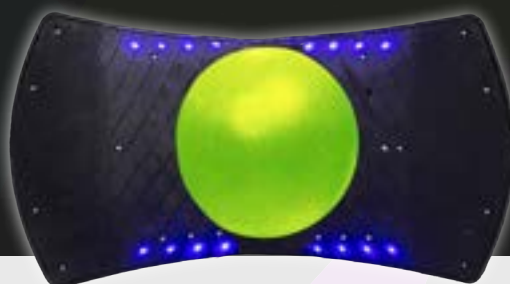

Ages 6+

Holds 250lbs

Case Pack: 6

HAND PUMP

HEAVY DUTY
RUBBER BALL

GRIP TAPE FOR
ADDED TRACTION

LED LIGHTS
THAT GLOW

\$75.00 each
4 per case

NINJA BRIDGE

NEW

NINJA BRIDGE

SLA.889

Floating 30' bridge that connects between two healthy trees and challenges kids to balance as each step swings.

Ages 5+
Holds 250lbs
Case Pack: 4

B4ADVENTURE

2021 TOP PRODUCTS