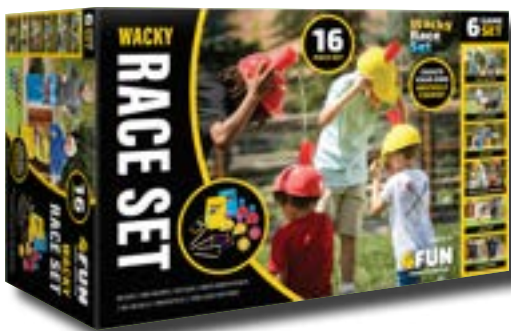

AMERICAN NINJA WARRIOR

ULTIMATE KICK BALL

FUN.032

\$29.00 each, 4 per case

THE CLASSIC SET UP INCLUDES REGULATION SIZE 10" TEXTURED KICK BALL, 4 DURABLE BASES, HAND PUMP.

AGES: 2+
CASE PACK: 4

TRIGO **NEW**

FUN.052

*FUN NEW RING TOSS SCORING GAME.
PLAY WITH 2-4 PLAYERS.
GAME INCLUDES 12 RINGS IN
3 COLORS, 3 TRIGO TOSS TARGETS
AND STORAGE BAG.*

\$41.00 each,
3 per case

AGES: 3+
CASE PACK: 4

WACKY RACE SET

FUN.035

\$50.00 each, 4 per case

ALL AGES AND ALL SKILL LEVELS CAN PARTICIPATE IN THIS WILD AND WACKY OBSTACLE COURSE! UP TO 6 OBSTACLES CAN BE USED AS FAMILY AND FRIENDS GO HEAD TO HEAD AND MAKE THEIR GATHERINGS MORE EVENTFUL!

AGES: 3+
HOLDS 250LBS
CASE PACK: 4

LAWN LAUNCH **NEW**

FUN.033

\$58.00 each,
4 per case

AN OVERSIZED OUTDOOR SKEE BALL GAME
INCLUDES 7' LONG RAMP, THREE SIZES OF
SCORING RINGS
6 BALLS AND A STORAGE BAG.

AGES: 3+
CASE PACK: 4