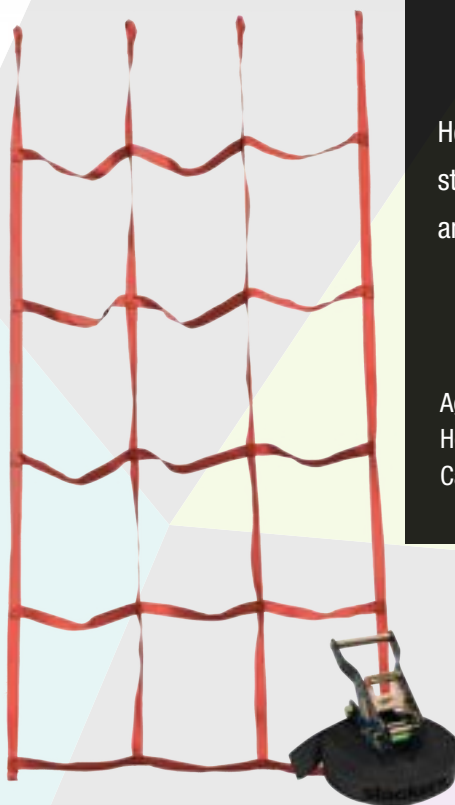

\$0 each, 4 per case

▶ NINJA ROPE

\$24.00 each, 4 per case

NINJA ROPE

SLA.791M

7' long rope with 4 foot & hand holds that are specially designed for small hands to easily grip as they build strength.

Ages 5+
Holds 250lbs
Case Pack: 4