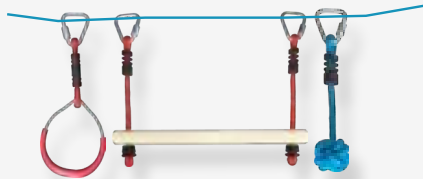

Ninjaline
SLA.855