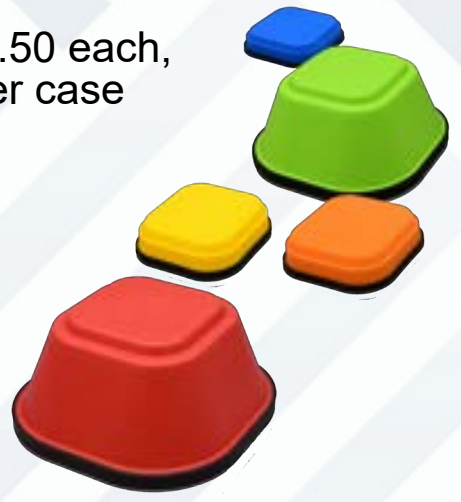

STEPPING STONES

PLZ.605

$45.50 each,
4 per case