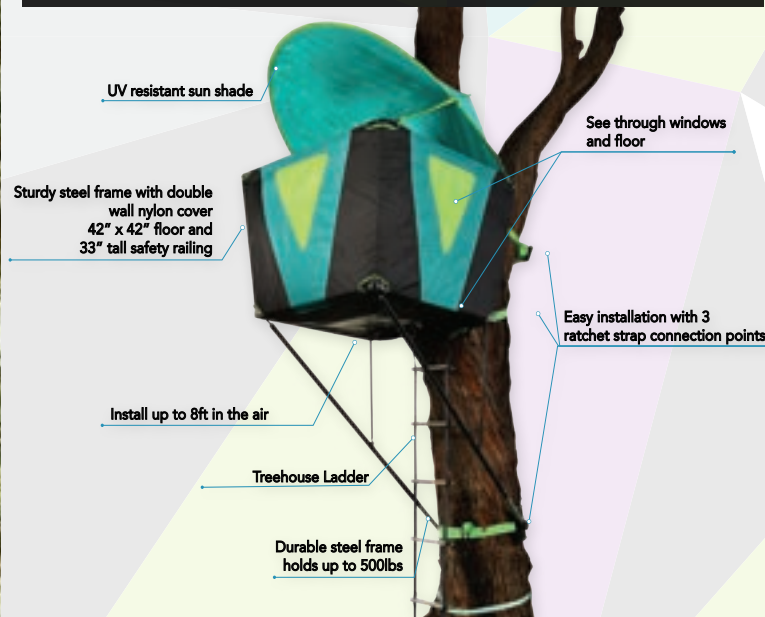

**BUILDING A
TREEZONE™
IS EVERY KID'S
DREAM**