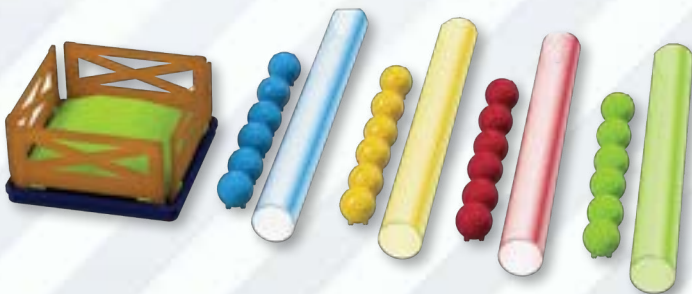

AGES: 3-8
CASE PACK: 4

\$61
each,
4/case

HURDLE BAR

FOUR AGILITY RINGS

LIMBO BAR

TWO 15" HOP BALLS

POP N' PIGS
PLZ.667

\$25.00 each,
4 per case

KIDS WILL LOVE TO SEE THE PIGS ESCAPE THEIR PEN AND THEN CHALLENGE THEIR FRIENDS TO SEE WHO CAN GATHER THEM ALL FIRST.

AGES: 3+
CASE PACK: 4

CLOUD SWING

PLZ.652

\$66.50
each,
4/case

25" DIAMETER INFLATABLE SWING WITH SEWN IN WEBBING FOR A COMPLETELY SOFT SWINGING EXPERIENCE. PERFECT FOR USE WITH OUR CEILING HARDWARE. FABRIC COVER WITH AN INFLATABLE INSERT. HEIGHT 8' ADJUSTABLE LENGTH STRAP.