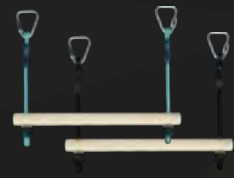

2 MONKEY BARS