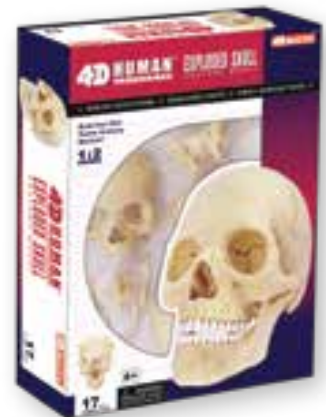

$30.50 each, 12/case

Respiratory System

The model contains 21 detachable parts and display stand. Age 8+

Item # 26082 W1600E

Case Pack 2/12 • Box Size: 9" x 3" x 12"

Head

$34.50 Cdn. each, 12/case

The model contains 14 detachable parts and display stand. Age 8+

Item # 26064 W1800E

Case Pack 2/12 • Box Size: 9" x 2.25" x 11.5"

Exploded Skull

The model contains 17 detachable parts, instructions and display stand. Age 8+

Item # 26086 W1800E

Case Pack 2/12

Box Size: 9" x 2.625" x 11.5"

$34.50 each, 12/case