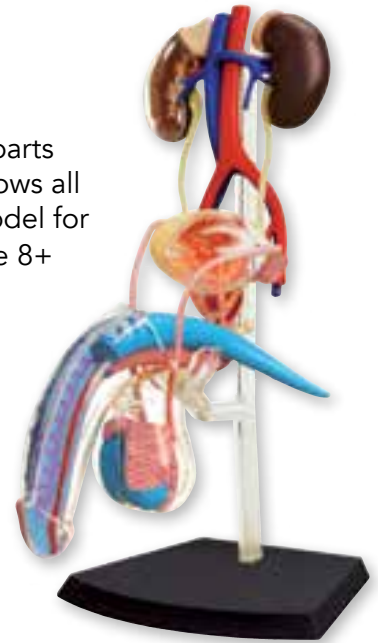

$34.50 each, 20/case
Transparent Pregnancy

The model contains 41 detachable parts and display stand. Age 8+

Item # 26069 W1800E

Case Pack 2/20

Box Size: 9" x 2.75" x 11.5"