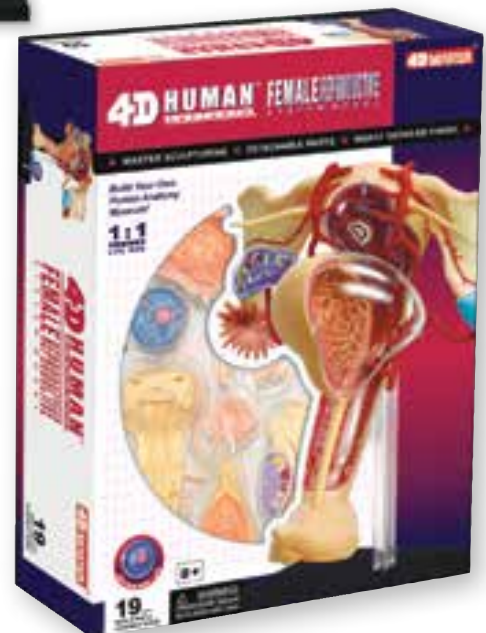

$30.00 each, 20/case