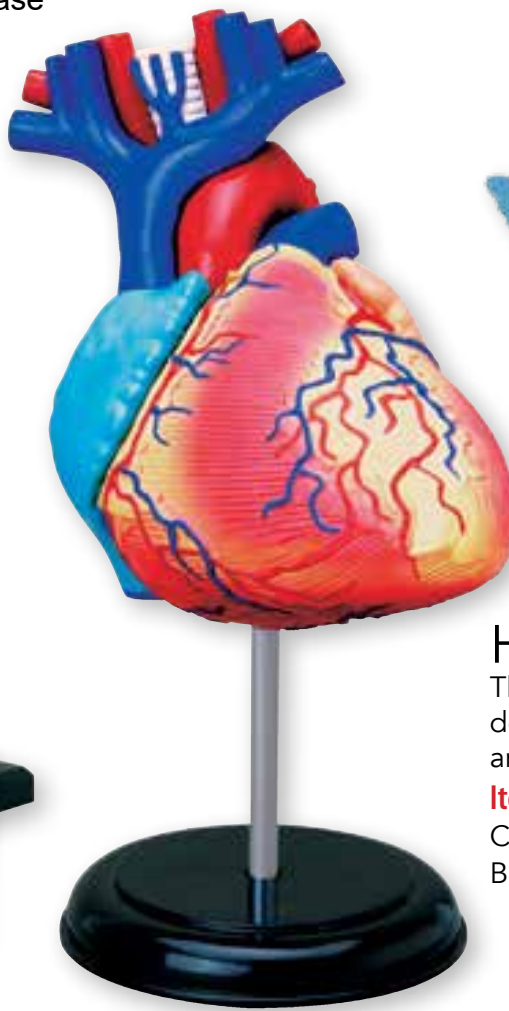

Ear

$24.50 each, 12/case

The model contains 22 detachable parts, instructions and display stand. Age 8+

Item # 26055 W1275E

Case Pack 2/12/24

Box Size: 7.25" x 2.25" x 9.5"

$24.50 each, 12/case

Human Heart

The model contains 31 detachable parts, instructions and display stand. Age 8+

Item # 26052 W1275E

Case Pack 2/12/24

Box Size: 7.25" x 2.25" x 9.5"