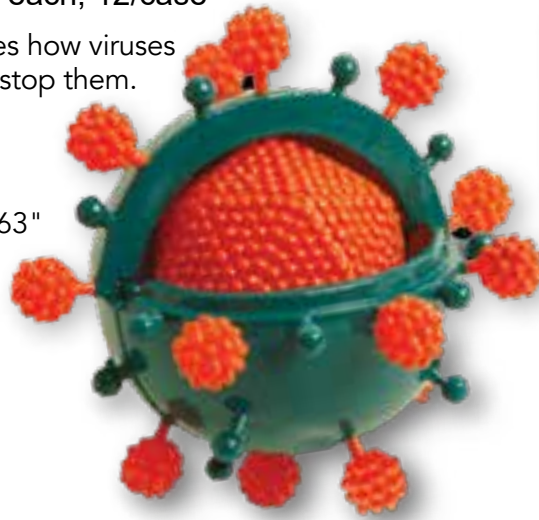

These Bio Signs life-like, anatomically-correct, interactive models feature see-through parts that provide close-up, layered details. Ein-O's I Know Guide is chock-full of information for learning and a detailed fact card identifies each part of the model. Includes a stand for displaying the model.

Virus

$14.50 each, 12/case

Cross sectional model teaches how viruses multiply and what it takes to stop them.

Age 7+

Item # 32371VI W875E

Case Pack 2/12/72

Box Size: 3.63" x 4.13" x 3.63"

$14.50 each, 12/case

Animal Cell

Hands-on, interactive 14-piece model teaches about cell membranes and mitochondria.

Age 7+

Item # 32371AC W875E

Case Pack 2/12/72

Box Size: 3.63" x 4.13" x 3.63"