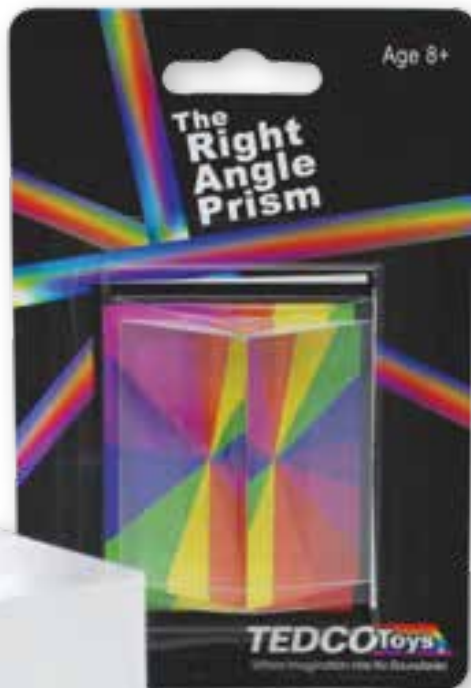

Available without display, in custom lengths and with custom imprinting on the styrene box. Minimum of 72 imprinted boxes. Extra charges will apply, call for details.

Light Crystal Prism 4.5"

Create a world of rainbows with this larger, 4.5" Light Crystal Prism. Includes prism, activities and removable black base. Age 8+

Item #00011 W785E

Case Pack 12/72 • Size: 3" x 3" x 5"

\$13.00 each, 12/case

The Right Angle Prism

Precision crafted from durable acrylic and makes an excellent student prism. Call for quotes on custom lengths. Age 8+