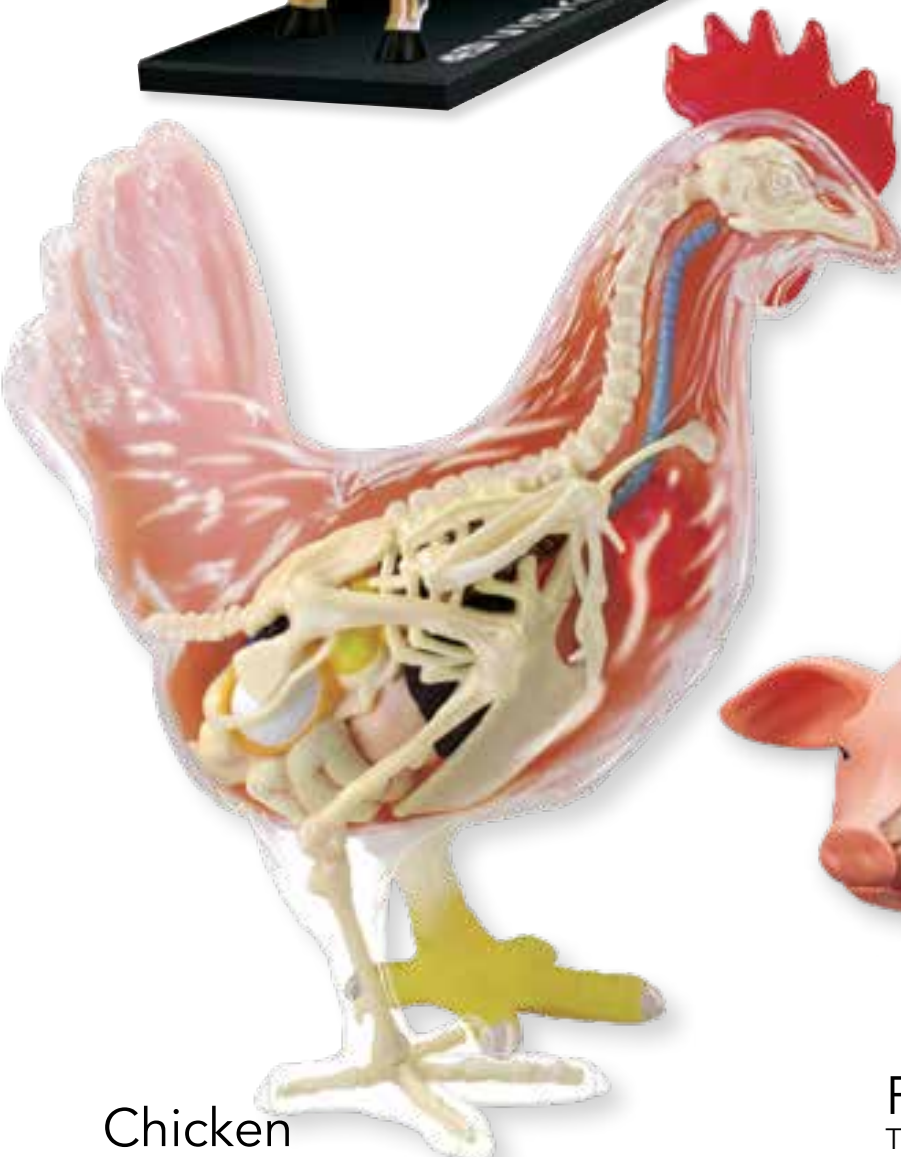

Chicken

The model containing 32 detachable organs, bones and instructions. Age 8+

Item # 26003 W1800E

Case Pack 2/4/8 • Box Size: 14.75" x 3.25" x 11"

$34.50 each, 4/case