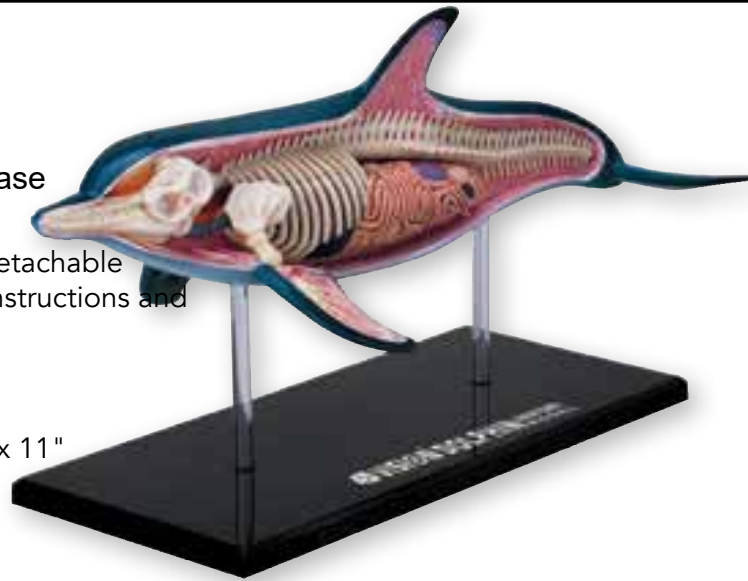

Case Pack 2/4/8 • Box Size: 14.75" x 3.25" x 11"

Manta Ray

\$34.50 each, 4/case

Approx 16" wingspan, model contains 29 detachable organs and body parts, instructions and display stand. Age 8+

Item # 26010 W1800E

Box Size: 14.75" x 3.25" x 11"

\$34.50 each, 4/case

Orca

The model contains 16 detachable organs and body parts, instructions and display stand. Age 8+

Item # 26099 W1800E

Case Pack 2/4/8

Box Size: 14.75" x 3.25" x 11"