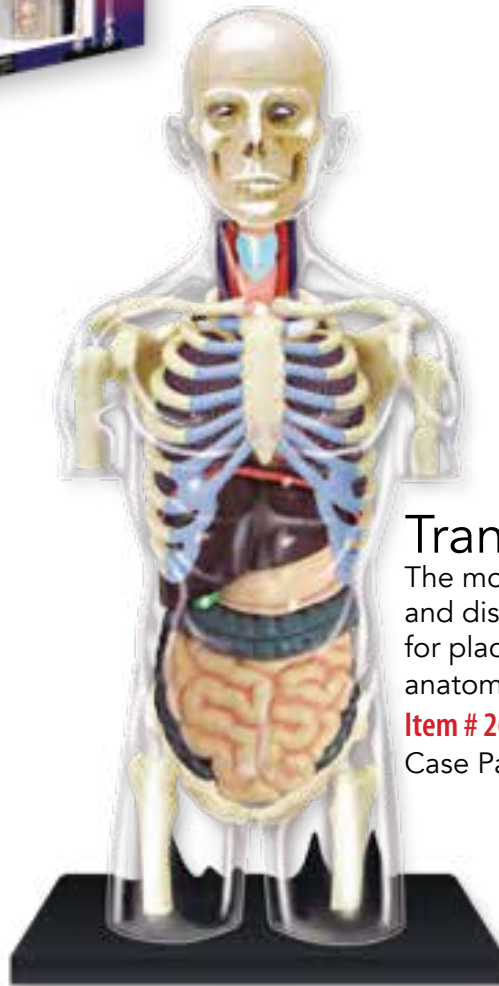

Transparent Torso

The model contains 37 detachable parts and display stand. Includes instructions for placing all organs into their anatomical positions. Age 8+

Item # 26068 W1530E

Case Pack 2/20 • Box Size: 9" x 12" x 3"

$29.50 each, 20/case