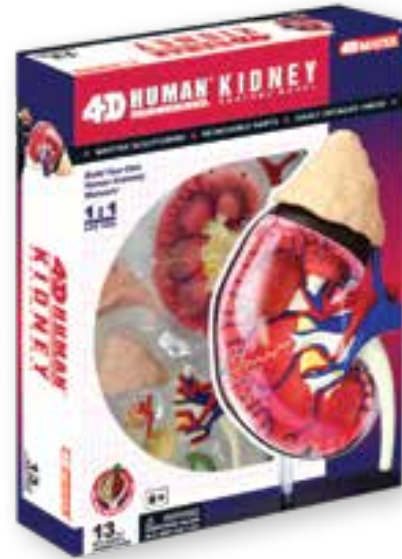

Item # 26062 W1530E

Case Pack 2/20 • Box Size: 9" x 2.25" x 11.5"

\$30.00 each, 20/case

\$28.50 each, 20/case

Kidney

The model contains 13 detachable parts and display stand. Age 8+

Item # 26067 W1530E

Case Pack 2/20 • Box Size: 12" x 9" x 3"