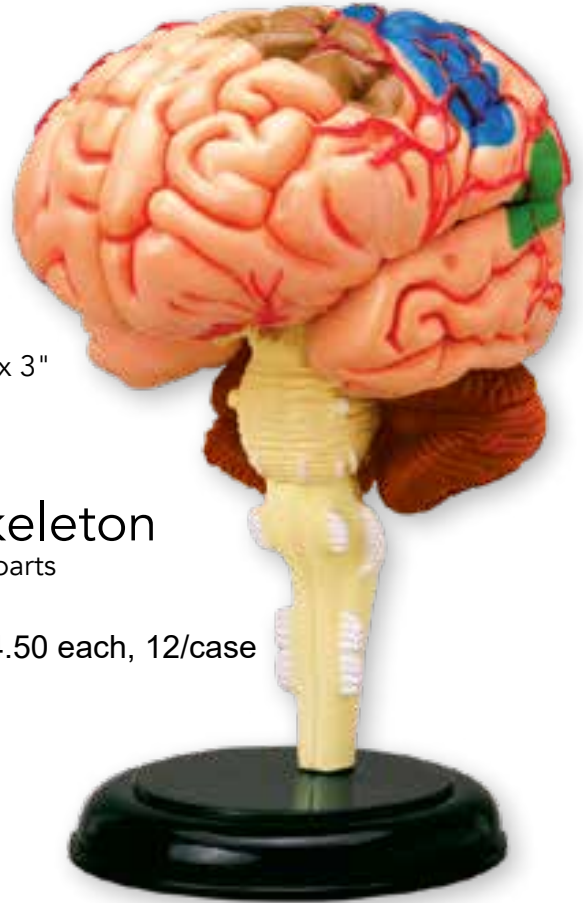

Item # 26087 W1800E

Case Pack 2/12 • Box Size: 11" x 14" x 3"

Brain

\$24.50 each, 12/case

The model contains 32 detachable parts, instructions and display stand. Age 8+

Item # 26056 W1275E

Case Pack 2/12/24 • Box Size: 11" x 14" x 3"