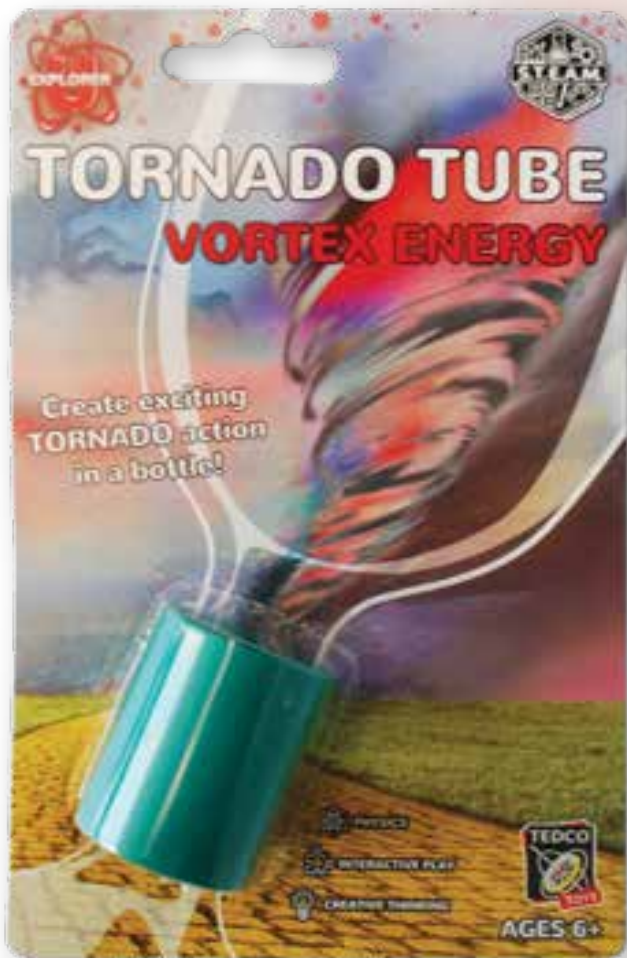

$3.00 each, 24/case

Tornado Tube

Two 2-liter bottles plus one tornado tube equals one tornado in a bottle! Great hands-on tool for demonstration of vortex action. Bottles not included. Age 6+

Case Pack 12/24/144 • Size: 4.5" x 7" x 1.25"

Item # 80788 W185E