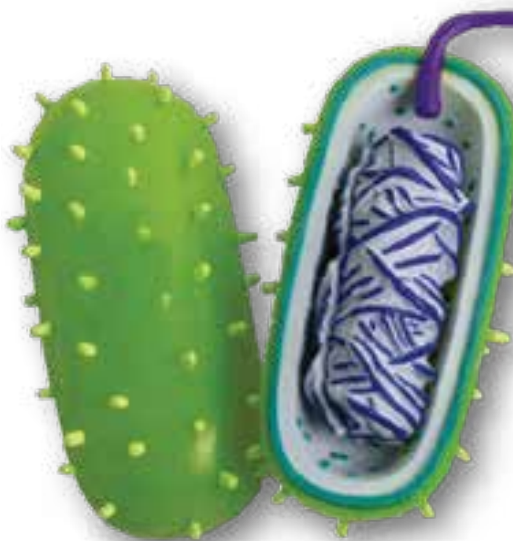

Animal Cell

Hands-on, interactive 14-piece model teaches about cell membranes and mitochondria.

Age 7+

Item # 32371AC W875E

Case Pack 2/12/72

Box Size: 3.63" x 4.13" x 3.63"

\$14.50 each, 12/case

Bacteria

Realistic model of a typical bacteria teaches how bacteria are formed and what it takes to get rid of them. Age 7+

Item # 32371BA W875E

Case Pack 2/12/72

Box Size: 3.63" x 4.13" x 3.63"

Brain & Skull

\$14.75 each, 12/ case
Users will learn how many neurons are in the brain and the function of the cerebellum with this interactive 6-piece model. Age 7+