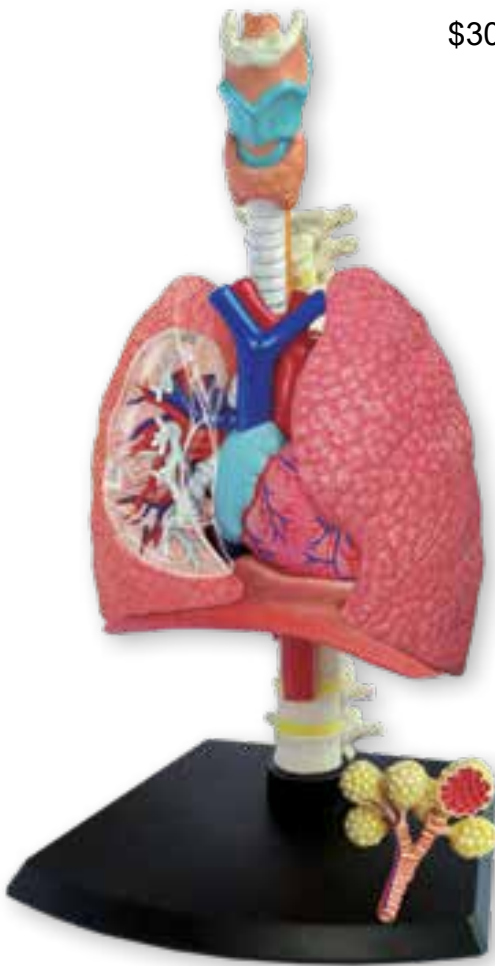

$30.50 each, 12/case

Respiratory System

The model contains 21 detachable parts and display stand. Age 8+

Item # 26082 W1600E

Case Pack 2/12 • Box Size: 9" x 3" x 12"