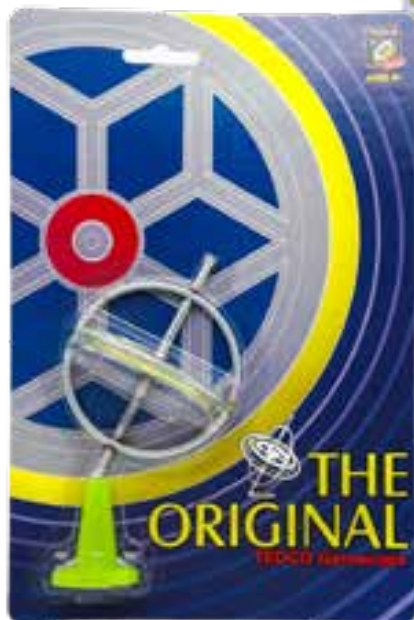

Nostalgic Pack

Includes gyroscope, instructions, string and pedestal. Age 8+

Item # 00100 W465E

Case Pack 24/144 • Size: 2.5" x 2.5" x 2.5"

\$2.75 each, 12/case

Replacement Gyroscope String

Includes individual 5 strings in a peggable bag. Age 5+