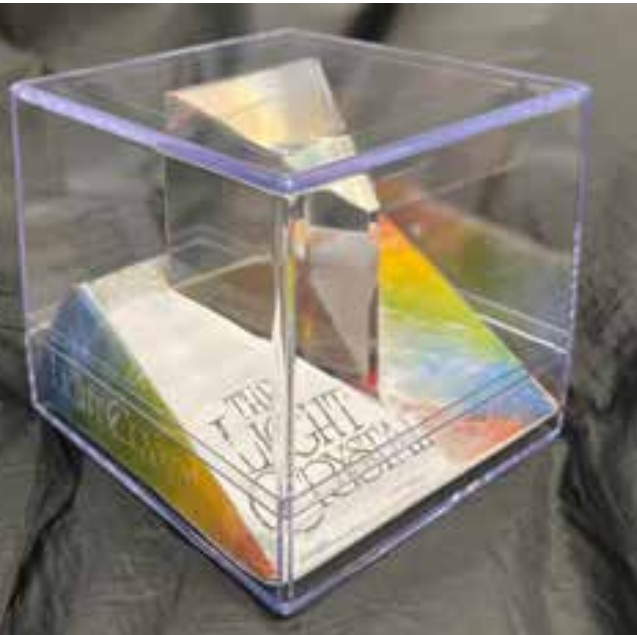

TEDCO Prisms #1 in Quality

Light Crystal Prism 2.5"

Bevel cut to reflect images into wonderful kaleidoscopic patterns and provide hours of imaginative play. Age 8+

Item # 00010 W465E

Case Pack 12/24/144 • Size: 2.5" x 2.5" x 2.5"

$7.50 Cdn. each, 24/case