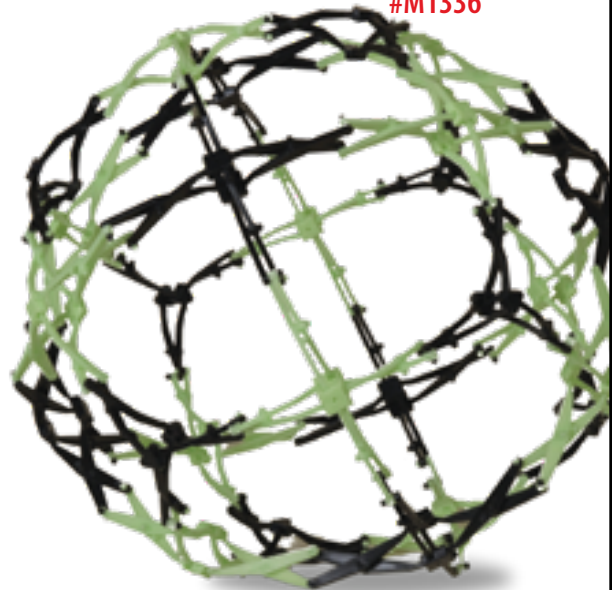

Original Hoberman Sphere

A rainbow of primary colors effortlessly changes volume up to 30x its original size!

Age 4+

Case Pack 4

Box Size: 10" x 10" x 9.5"

Item #HS104 W1995E

#M1336