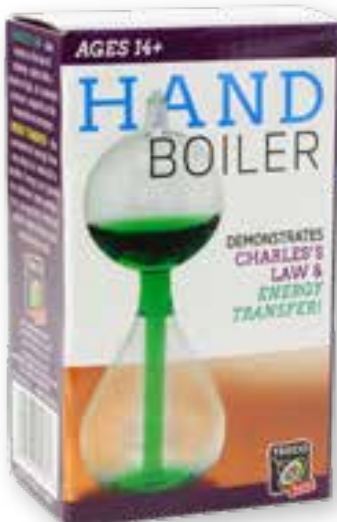

Small Plasma Ball

Runs on USB or 4 AAA batteries; Includes USB cord, batteries not included. Age 14+

Item # 00003 W850E
Case Pack 6/24

\$14.00 each, 24/case

\$5.50 each, 12/case

Hand Boiler

Kids are always fascinated by Hand Boilers! Demonstrates Charles' Law and the laws of energy transfer. Includes learning guide for teaching how Hand Boiler works and key scientific terms. Available in blue.

Age 14+

Item # 00502 W335E

Case Pack 12/72

Size: 3.5" x 2.5" x 8.25"

\$8.00 each, 12/case

Drinking Bird

The amazing Drinking Bird works through a fascinating thermodynamic cycle that keeps him swinging up and dipping down for more -- again and again! Includes a learning guide for teaching how a Drinking Bird works and key scientific terms. Styrofoam packed for safe shipping. Age 14+

Item # 00077 W475E

Case Pack 12/72 • Size: 4.25" x 2.5" x 9"

\$4.25 Cdn. each, 12/case

Hand Boiler Small

Kids are always fascinated by Hand Boilers! Demonstrates Charles' Law and the laws of energy transfer. Available in green.