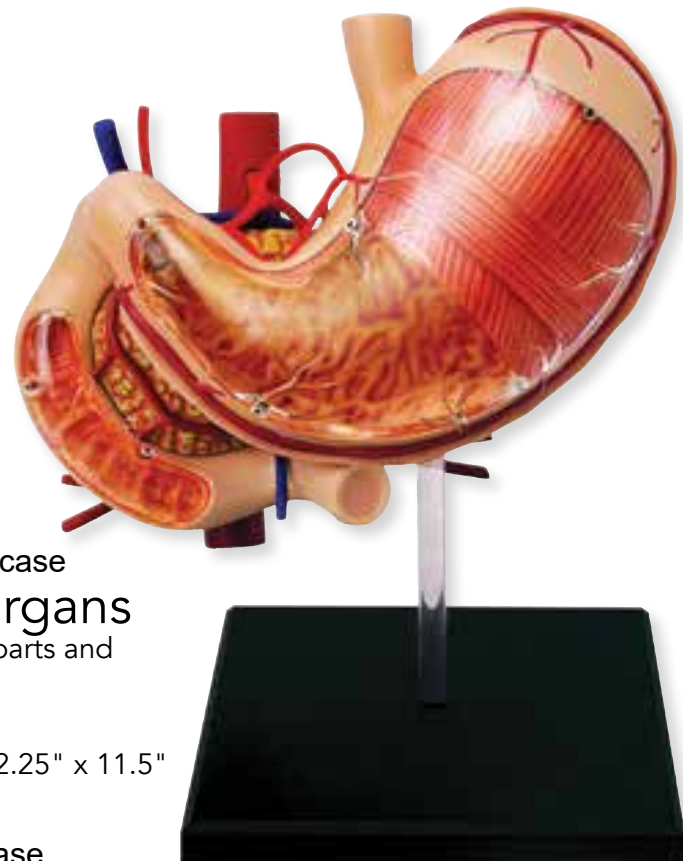

$25.00 Cdn. each, 12/case