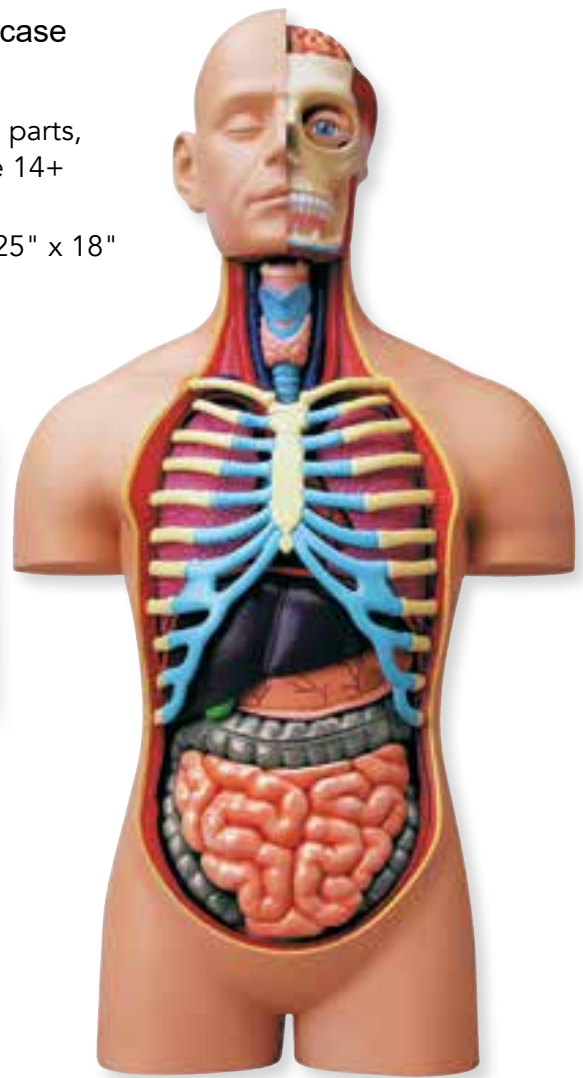

$152.50 each, 4/case

Deluxe Torso

The model contains 54 detachable parts, instructions and display stand. Age 14+

Item # 26080 W8000E

Case Pack 1/4 • Box Size: 18" x 6.25" x 18"

Skeleton

The model contains 46 detachable parts and display stand. Cross-section shows all structures in detail and is a perfect model for health class.

Item # 26059 W1275E Age 8+

Case Pack 2/12/24

Box Size: 11" x 14" x 3"

$23.50 each, 12/case