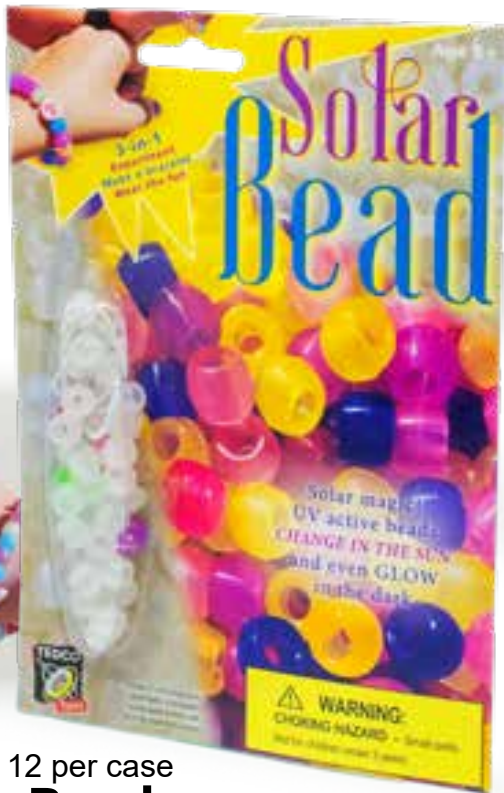

Item # 80004 W700E
Case Pack 6/12 • Size: 6.75" x 9.75" x 1"

\$16.00 Cdn. each, 6/case

Solar Balloon

Just add sunshine to make this giant Solar Balloon soar into the sky! Demonstrates buoyancy, convection, thermodynamics and solar power using both *Bernoulli's* and *Pascal's* Principles. Perfect for classrooms and science projects. Includes one 50 foot long by 29" diameter Solar Balloon, 400 feet of string, complete instructions and science learning guide. Made in USA. Age 14+

Item # 80010 W975E Case Pack 6/24 • Size: 10" x 5" x 2.5"

\$6.00 each, 12 per case

Solar Beads

The kit features **reusable** solar activated beads that temporarily change to vibrant colors when exposed to the sun or a UV bulb and now even GLOW in the DARK. Includes UV beads, fun-shaped novelty beads, elastic cord and fun experiments for learning more about UV light. Made in USA using domestic and imported components. Age 8+.