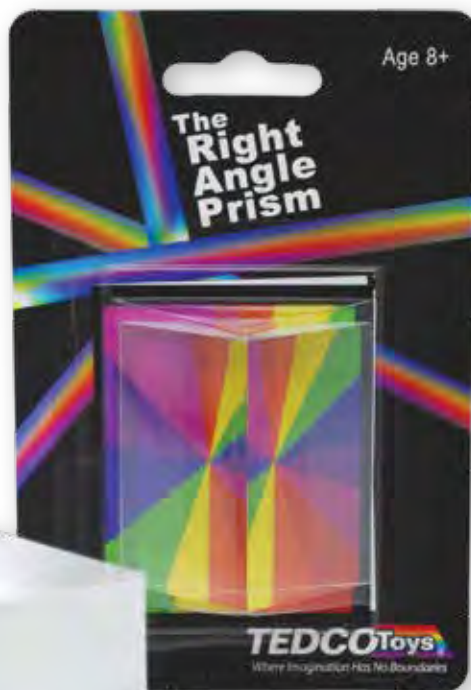

The Right Angle Prism

Precision crafted from durable acrylic and makes an excellent student prism. Call for quotes on custom lengths. Age 8+

$5.75 Cdn. each

Item # 00013 W350E

Case Pack 12/24/144 • Size: 4.5" x 3" x 2"

Available without retail packaging in custom lengths. Minimums apply.