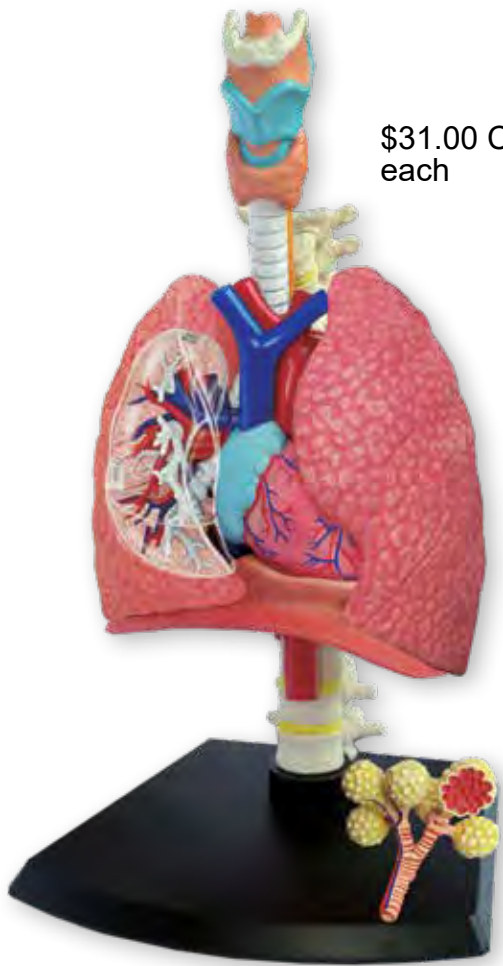

## Eyeball

The model contains 32 detachable parts, instructions and display stand. Age 8+

**Item # 26054 W1275E**

Case Pack 2/12/24

Box Size: 7.25" x 2.25" x 9.5"

\$31.00 Cdn. each