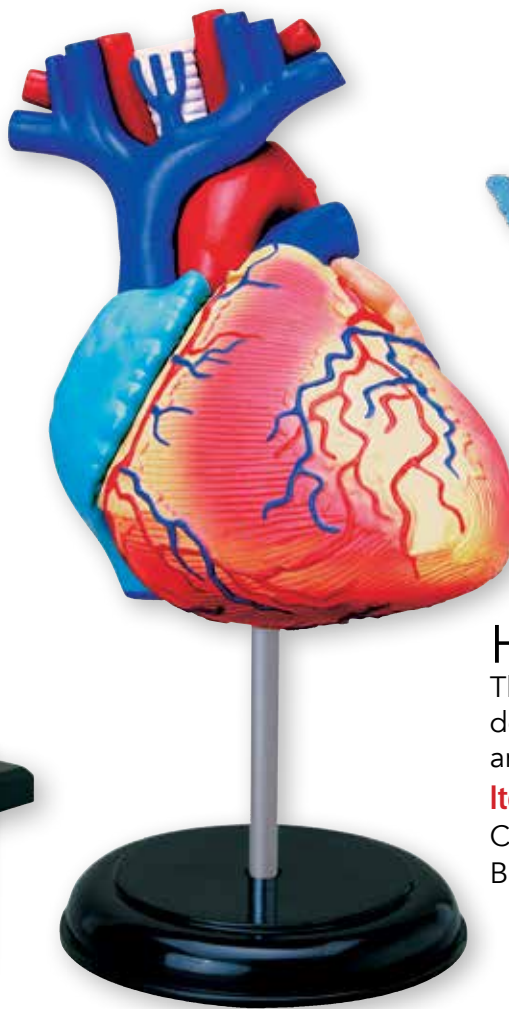

Ear $25.00 each

The model contains 22 detachable parts, instructions and display stand. Age 8+

Item # 26055 W1275E

Case Pack 2/12/24

Box Size: 7.25" x 2.25" x 9.5"

$25.00 each

Human Heart

The model contains 31 detachable parts, instructions and display stand. Age 8+

Item # 26052 W1275E

Case Pack 2/12/24

Box Size: 7.25" x 2.25" x 9.5"