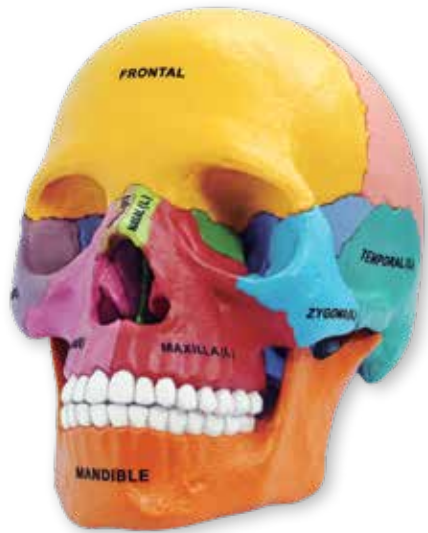

## Hand Boiler Small

Kids are always fascinated by Hand Boilers! Demonstrates Charles' Law and the laws of energy transfer. Available in green.

Age 14+

Item # X4231 W255E

\$4.25 each

Case Pack 12/24/72 • Size: 3.125" x 2" x 5.5"