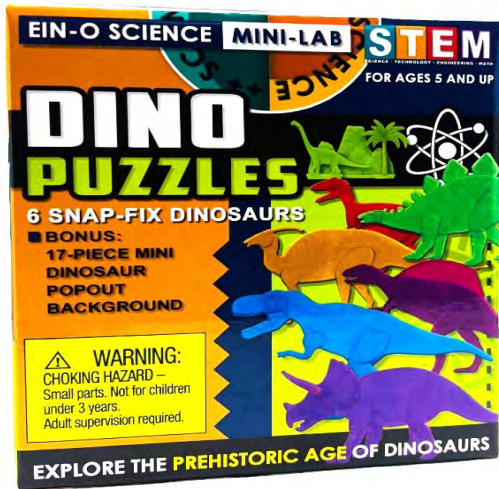

Dino Puzzle Mini Lab $6.50 Cdn. each

Ein-O Dino Puzzle Mini Lab contains 6 Snap fit dinosaurs 17 piece mini dinosaurs, and pop out backgrounds, and loads of information in the guide. Build your own diorama. Ages 5+

Item # 02422 W400E, Case Pack of 8