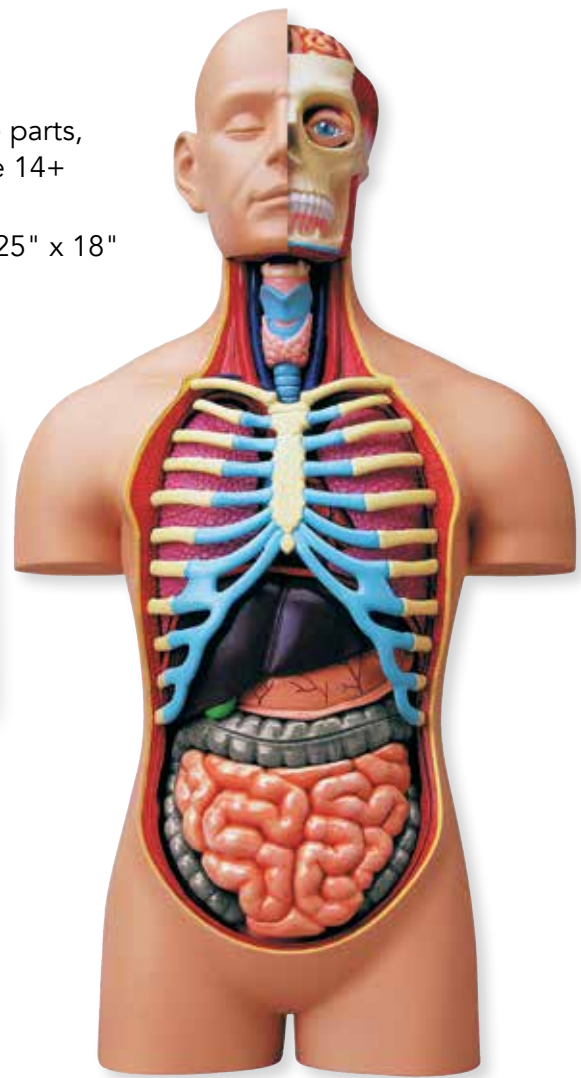

Deluxe Torso

The model contains 54 detachable parts, instructions and display stand. Age 14+

Item # 26080 W8000E

Case Pack 1/4 • Box Size: 18" x 6.25" x 18"

$155.00 Cdn. each