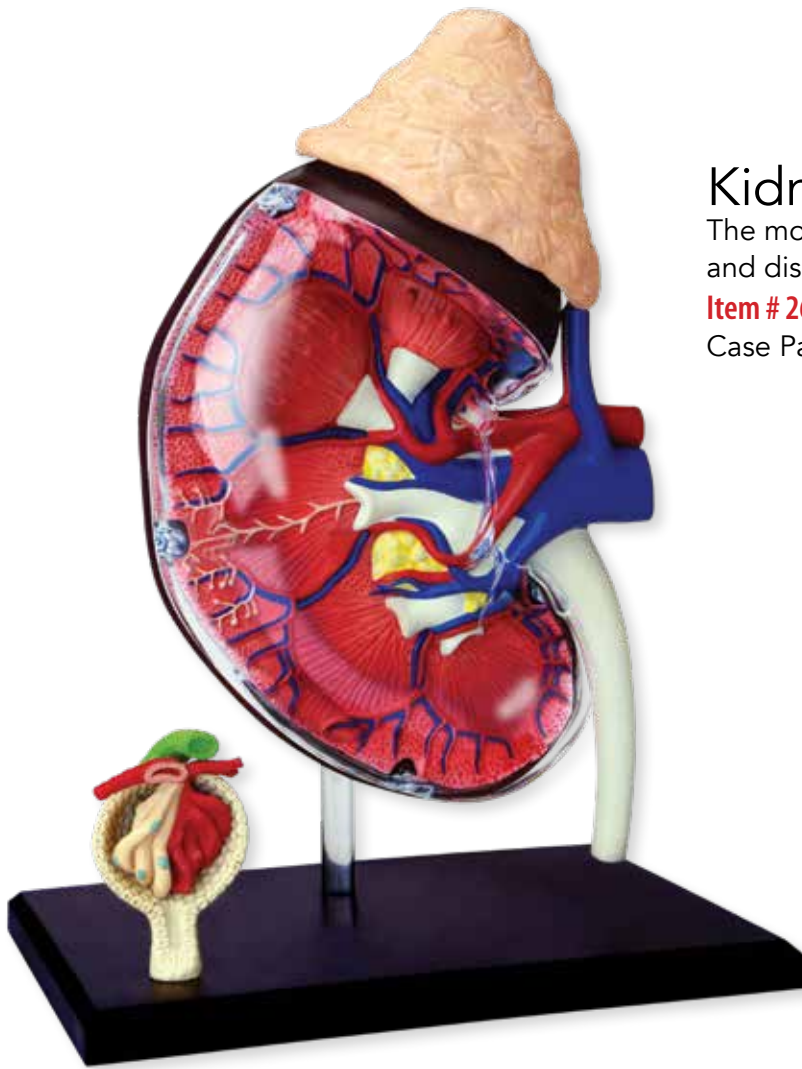

$28.50 Cdn. each

Kidney

The model contains 13 detachable parts and display stand. Age 8+

Item # 26067 W1530E

Case Pack 2/20 • Box Size: 12" x 9" x 3"

$25.00 Cdn. each

Stomach & Other Organs

The model contains 12 detachable parts and display stand. Age 8+

Item # 26065 W1275E

Case Pack 2/12/24 • Box Size: 9" x 2.25" x 11.5"