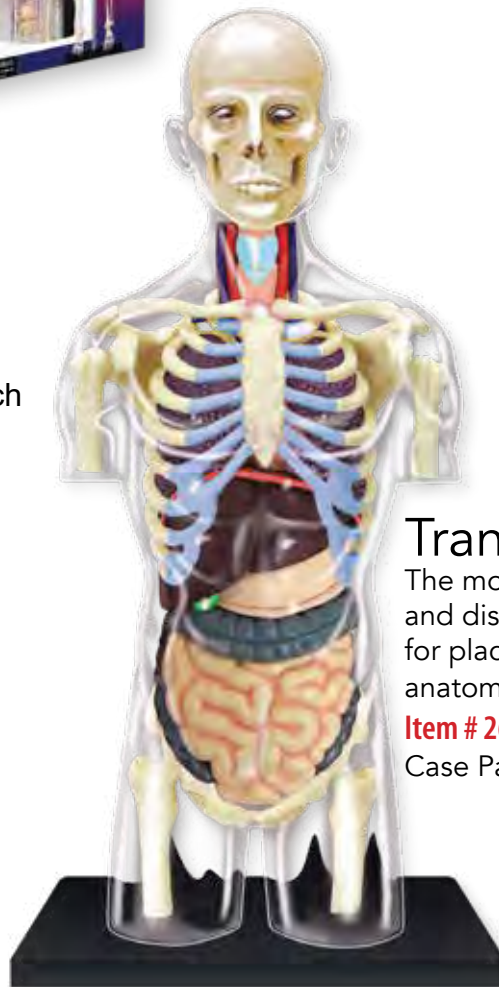

Skeleton $23.50 each

The model contains 46 detachable parts and display stand. Cross-section shows all structures in detail and is a perfect model for health class.

Item # 26059 W1275E Age 8+

Case Pack 2/12/24

Box Size: 11" x 14" x 3"