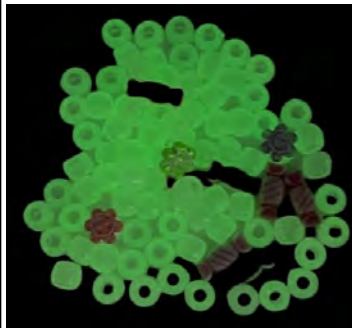

Solar Balloon

Just add sunshine to make this giant Solar Balloon soar into the sky! Demonstrates buoyancy, convection, thermodynamics and solar power using both *Bernoulli's* and *Pascal's* Principles. Perfect for classrooms and science projects. Includes one 50 foot long by 29" diameter Solar Balloon, 400 feet of string, complete instructions and science learning guide. Made in USA. Age 14+

Item # 80010 W1000E Case Pack 6/24 • Size: 10" x 5" x 2.5"

$16.50 Cdn. each

Solar Bead Science Kit $6.50 each

Solar Beads Now with 90+ reusable solar activated beads for multiple bracelet making! Beads will temporarily change to vibrant colors when exposed to the sun or a UV bulb and GLOW in the DARK. Kit has fun experiments for learning more about UV light. Made in USA using domestic and imported components. Age 8+. Case Pack 12/72 • Size 4.5" x 2" x 7"

Item # 88200 W385E