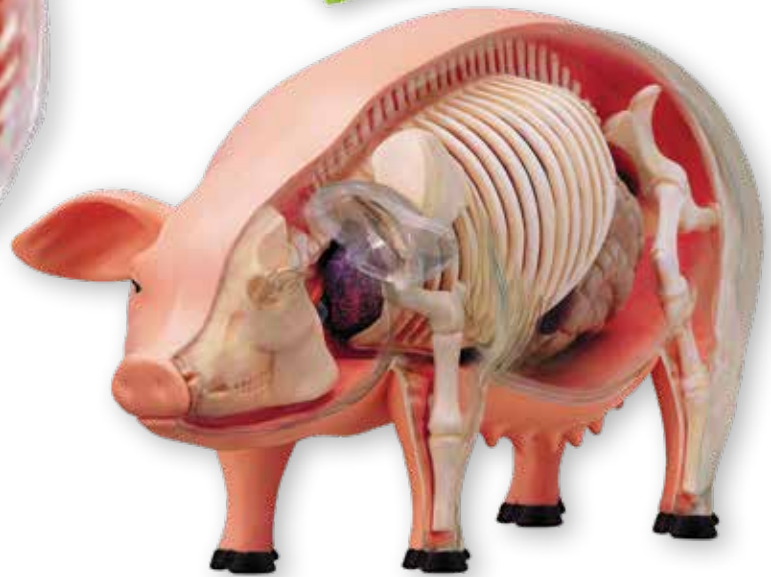

Chicken

The model containing 32 detachable organs, bones and instructions. Age 8+

Item # 26003 W1800E

$35.00 each

Case Pack 2/4/8 • Box Size: 14.75" x 3.25" x 11"