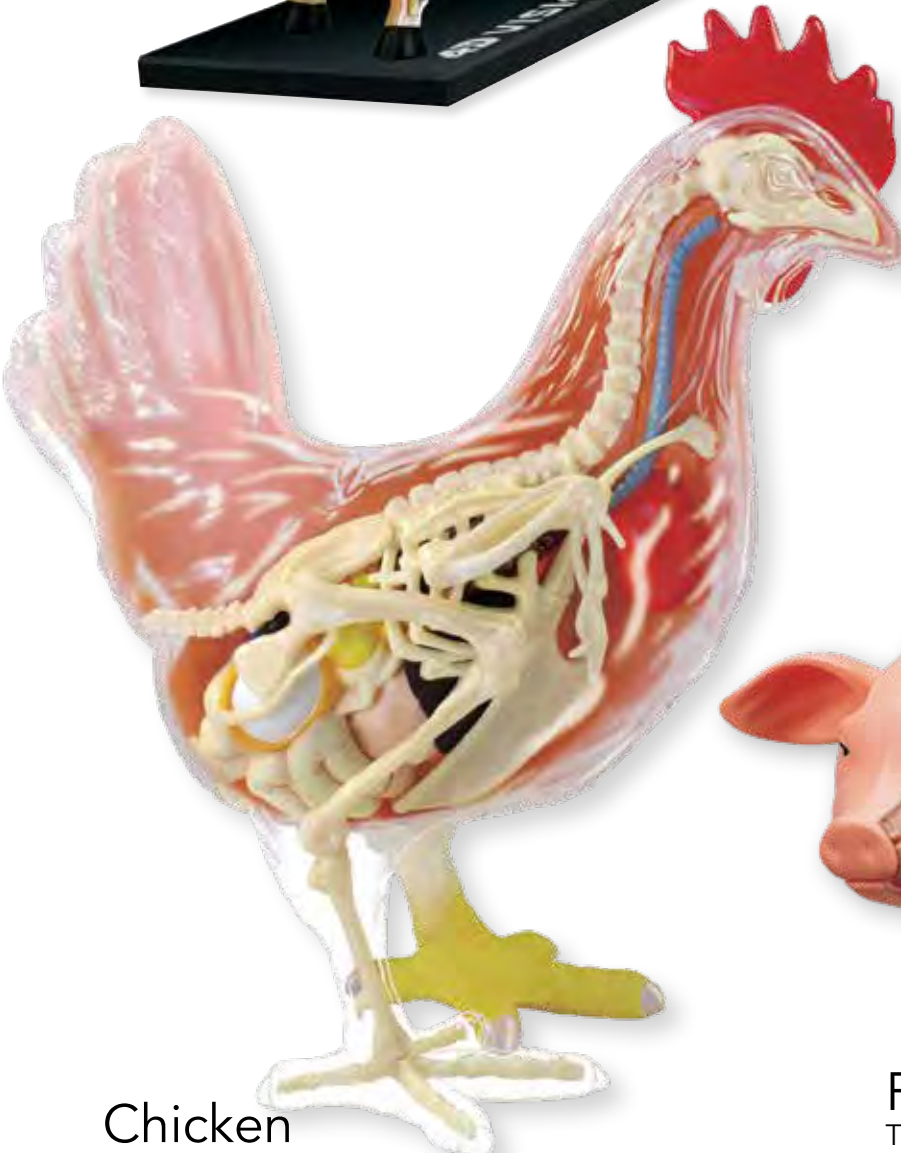

## Cow

The model contains 29 detachable organs, bones, instructions and display stand. Age 8+

**Item # 26100 W1800E**

Case Pack 2/4/8

Box Size: 14.75" x 3.25" x 11"

\$35.00 each