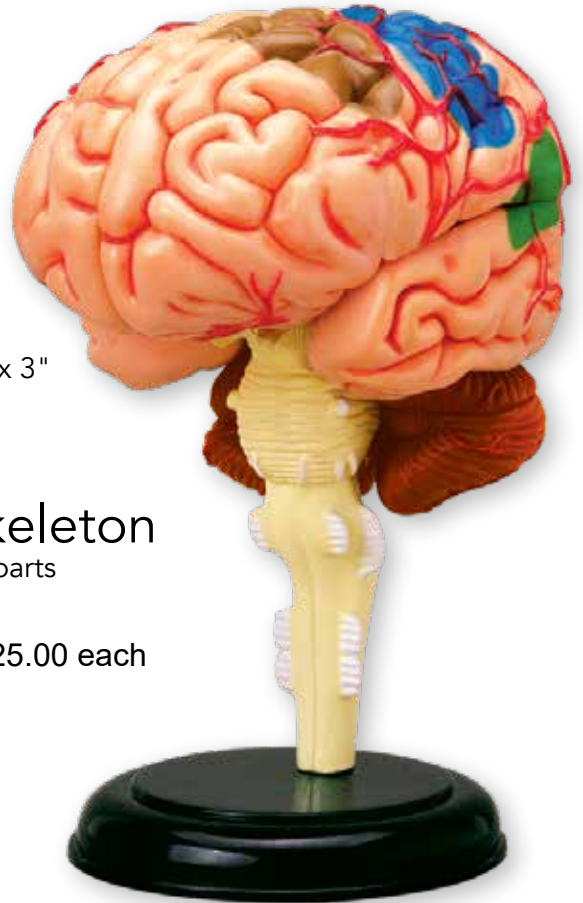

Brain

$25.00 each

The model contains 32 detachable parts, instructions and display stand. Age 8+

Item # 26056 W1275E

Case Pack 2/12/24 • Box Size: 11" x 14" x 3"