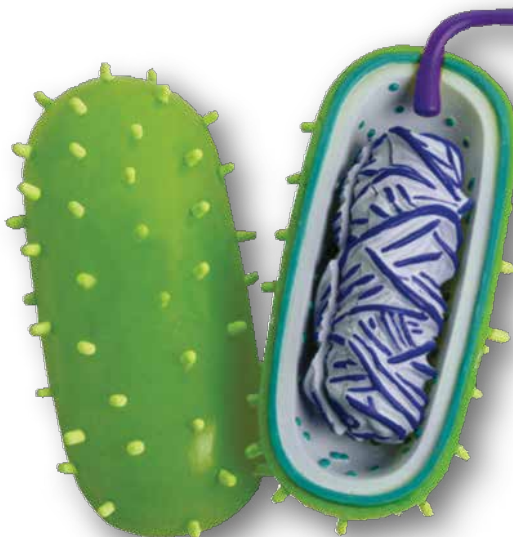

## Animal Cell

Hands-on, interactive 14-piece model teaches about cell membranes and mitochondria.

Age 7+

**Item # 32371AC W875E**

Case Pack 2/12/72

Box Size: 3.63" x 4.13" x 3.63"

\$15.00 Cdn. each