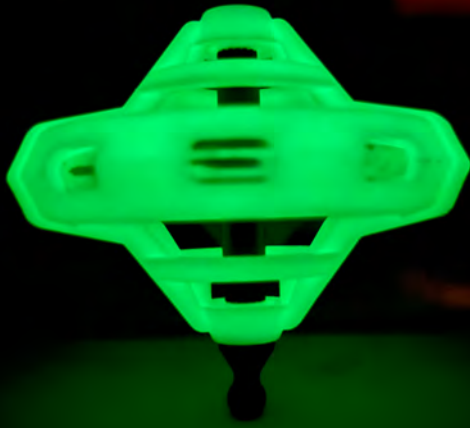

**TEDCO®**

**TOYS**

**2024**

**CYCLONE GYRO**

**CYCLONE GYRO**

Item # 00099 pg 5

\$14.00 Cdn. each

**Cyclone Gyro now in color!**  
Each display will be in assorted colors.  
New colors introduced through out  
the year.