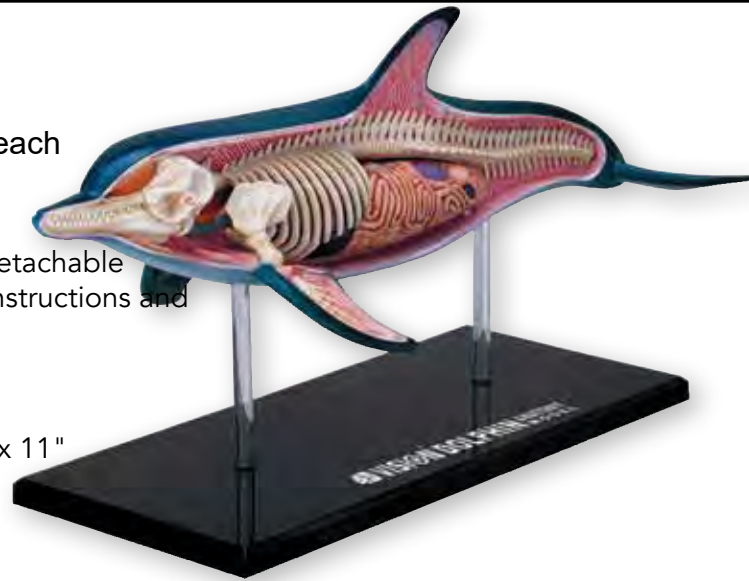

Dolphin

The model contains 18 detachable organs and body parts, instructions and display stand. Age 8+

Item # 26103 W1800E

Case Pack 2/4/8

Box Size: 14.75" x 3.25" x 11"

Orca

$35.00 Cdn. each

The model contains 16 detachable organs and body parts, instructions and display stand. Age 8+

Item # 26099 W1800E

Case Pack 2/4/8

Box Size: 14.75" x 3.25" x 11"

Great White Shark

$35.00 Cdn. each

The model contains 20 detachable organs and body parts, instructions and display stand. Age 8+

Item # 26111 W1800E

Case Pack 2/4/8

Box Size: 14.75" x 3.25" x 11"