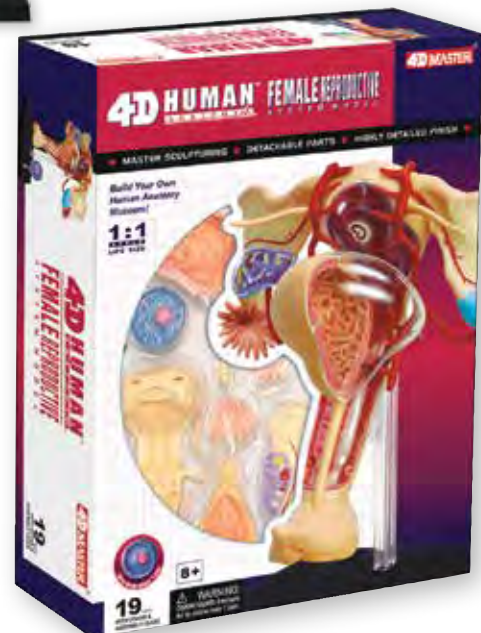

Male Reproductive System

The model contains 25 detachable parts and display stand. Cross section shows all structures in detail and is perfect model for education. Model stands 8" tall. Age 8+

Item # 26063 W1530E $30.00 each
Case Pack 2/20
Box Size: 9" x 2.25" x 11.5"

Transparent Pregnancy

$35.00 each The model contains 41 detachable parts and display stand. Age 8+

Item # 26069 W1800E
Case Pack 2/20
Box Size: 9" x 2.75" x 11.5"

Female Reproductive System

$30.0 each The model contains 19 detachable parts and display stand. Cross section shows all structures in detail and is a perfect model for education. Age 8+

Item # 26062 W1530E
Case Pack 2/20 • Box Size: 9" x 2.25" x 11.5"