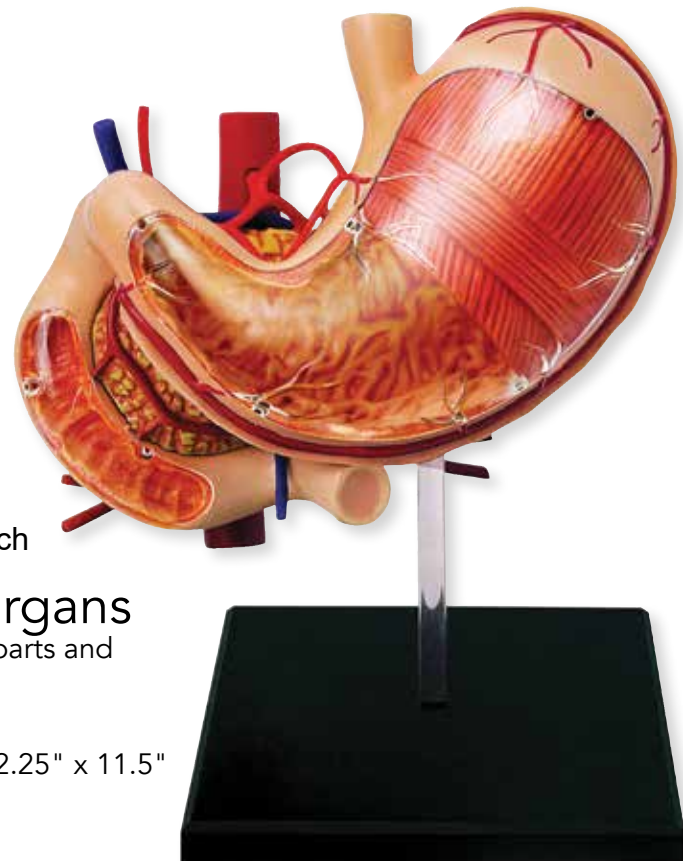

## Stomach & Other Organs

The model contains 12 detachable parts and display stand. Age 8+

**Item # 26065 W1275E**

Case Pack 2/12/24 • Box Size: 9" x 2.25" x 11.5"