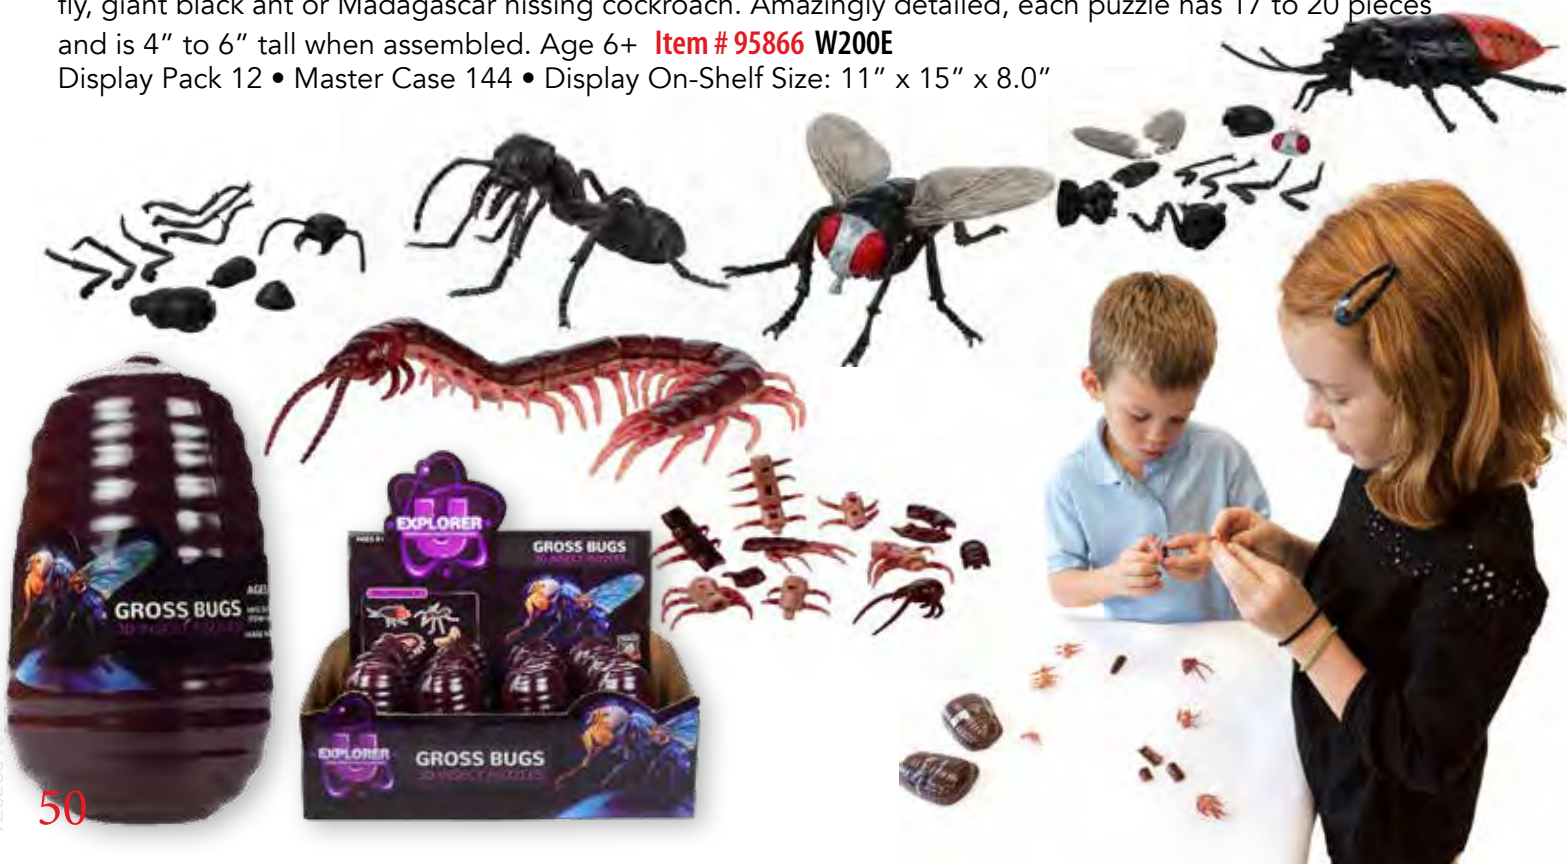

Gross Insects 3D Puzzle Set

$3.25 Cdn. each

Collect and display your very own insects. Each cocoon contains one of the four puzzles: centipede, house fly, giant black ant or Madagascar hissing cockroach. Amazingly detailed, each puzzle has 17 to 20 pieces and is 4" to 6" tall when assembled. Age 6+ **Item # 95866 W200E**

Display Pack 12 • Master Case 144 • Display On-Shelf Size: 11" x 15" x 8.0"