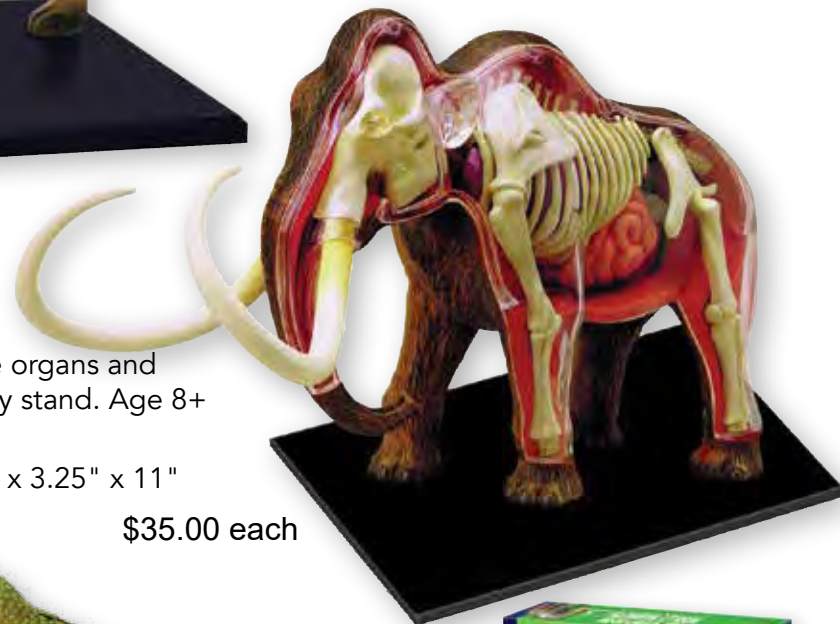

## Dog

\$35.00 Cdn each

The model contains 29 detachable organs and body parts, instructions and display stand. Age 8+

**Item # 26115 W1800E**

Case Pack 2/4/8 • Box Size: 14.75" x 3.25" x 11"

## Woolly Mammoth

The model contains 30 detachable organs and body parts, instructions and display stand. Age 8+

**Item # 26110 W1800E**

Case Pack 2/4/8 • Box Size: 14.75" x 3.25" x 11"

\$35.00 each