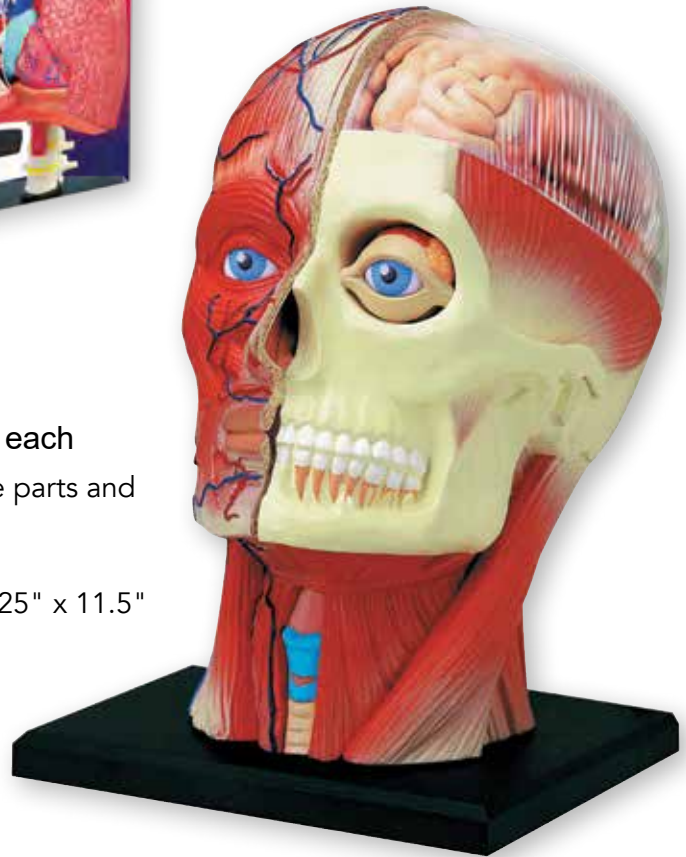

$31.00 Cdn. each

Respiratory System

The model contains 21 detachable parts and display stand. Age 8+

Item # 26082 W1600E

Case Pack 2/12 • Box Size: 9" x 3" x 12"

Head

$35.00 Cdn. each

The model contains 14 detachable parts and display stand. Age 8+

Item # 26064 W1800E

Case Pack 2/12 • Box Size: 9" x 2.25" x 11.5"

$35.00 Cdn. each

Exploded Skull

The model contains 17 detachable parts, instructions and display stand. Age 8+

Item # 26086 W1800E

Case Pack 2/12

Box Size: 9" x 2.625" x 11.5"