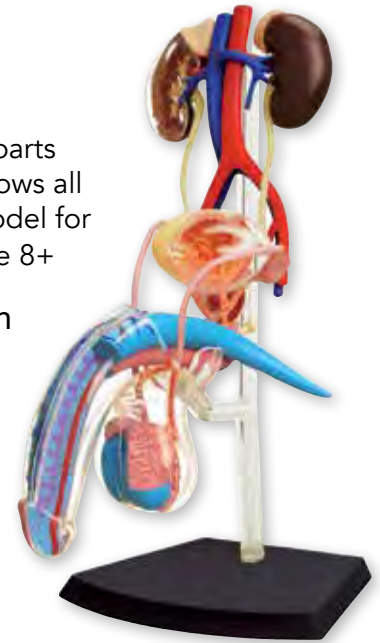

Male Reproductive System

The model contains 25 detachable parts and display stand. Cross section shows all structures in detail and is perfect model for education. Model stands 8" tall. Age 8+

Item # 26063 W1530E $30.00 each
Case Pack 2/20
Box Size: 9" x 2.25" x 11.5"

Transparent Pregnancy

$35.00 each The model contains 41 detachable parts and display stand. Age 8+

Item # 26069 W1800E
Case Pack 2/20
Box Size: 9" x 2.75" x 11.5"