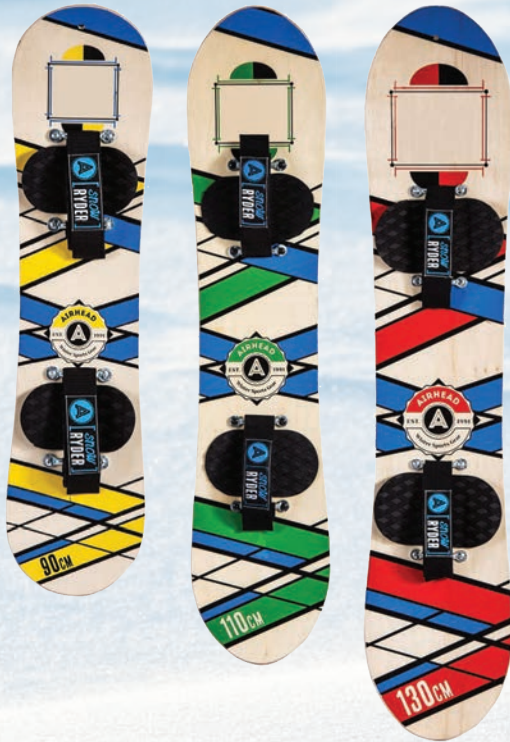

Reg. \$18.00 each,
I have 10 blue ones in
stock for \$15.00 each

DOWNHILL SKI SCOOTER SLED

Sku # SR690

- Durable high-arc grip handles
- Built-In backside guard rails for smooth acceleration
- Folding handlebar for easy storage and transportation
- Made with heavy duty, flexible slick-coated plastic
- Coated with Slippery Racer's IceVex cold-resistant treatment
- Lightweight and easy to carry
- Product Dimensions (upright): 36" (L) x 10" (W) x 32" (H)
- Folded Dimensions: 36" (H) x 10" (L) x 3" (H)

Reg. \$16.25, NOW \$15.00
each, 20 per case
Only Red & Blue are available

DOWNHILL DERBY KID'S STEERABLE SNOW SLED

Sku # SR880

- Reinforced steering wheel system with center track ski for smooth turns
- Dual hand brakes for easy speed control
- Tow rope included for easy pulling back up the hill

Reg. \$36.00, NOW \$31.00
Cdn. each, 6 per case.
Only 18 Blue & Red
available at \$31.00.

HARDWOOD SNOWBOARDS

Sku # SR8310

- 90 cm for riders 35-60lbs
- 110 cm for riders 40-140lbs
- 130 cm for riders 80-150 lbs
- Perfect for beginners
- Hardwood Construction; Perfect for repetitive use
- Not for resort use
- Hook and Loop binding for easy adjusting.

\$62.00 Cdn. each size

UTILITY FISHING SLED

Sku # SR8500

- 54" x 24" x 10"
- Heavy Duty Polyethylene material
- Molded Runners
- Tow Rope
- Black

\$68.50 each, 5 per case

KID'S SNOWBOARD

Sku # SR8297

- 10.5 X 40"
- Recommended for kids 6-12
- Bindings have 3 adjustable settings
- Bindings can be reversed for goofy foot riders