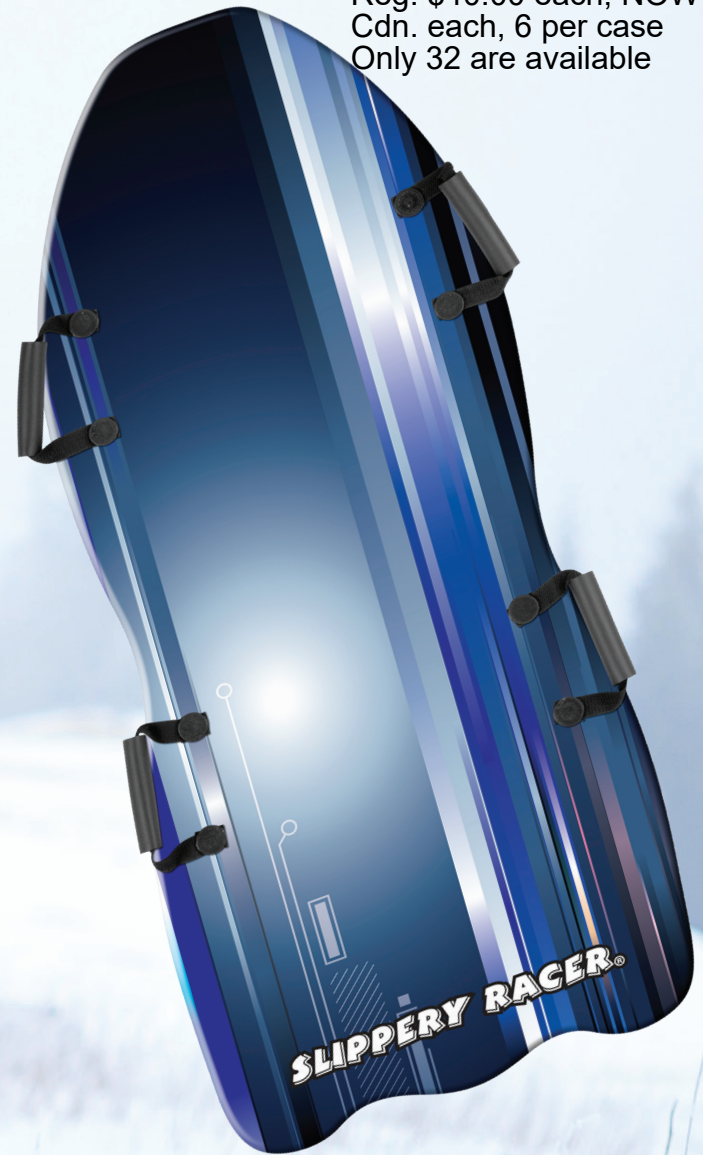

DOWNHILL RACER 36" FOAM SLED

Sku # SR8330

- Made with High Density EVA Foam
- Two Ergonomic grip handles
- 36" x 18" x 1"
- Lightweight and easy to transport

\$43.25 Cdn. each,
6 per case

DOWNHILL FALCON 48" FOAM SLED

Sku # SR348

- Comfortable, shock absorbing foam for ultra smooth ride
- Accommodates 1-2 Riders
- 4 Molded Comfort-Grip Plastic Handles
- Durable, VX Slick Bottom for maximum speed

Reg. \$40.00 each, NOW \$35.00
Cdn. each, 6 per case
Only 32 are available