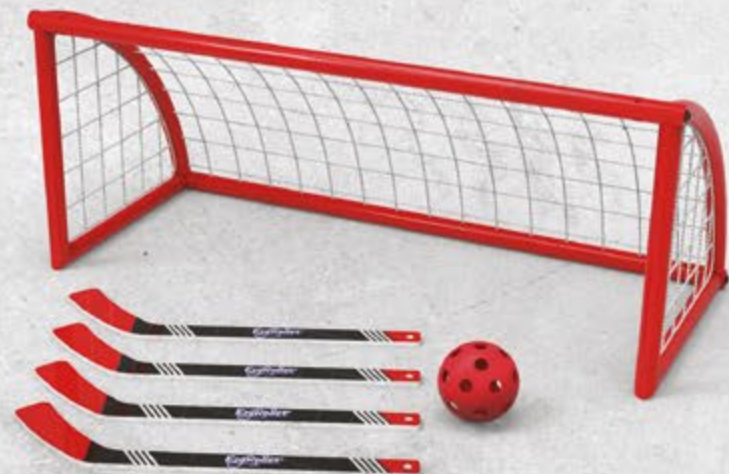

### HOOP

Looking for games with your friends? The ezyhoop will guarantee hours of play and will satisfy even the most competitive kids. For all ages and all levels of skills!

#### PRODUCT DIMENSIONS

Height: 28" (700mm)  
Hoop diameter: 18" (460mm)  
Weight: 7.7 lbs (3.5 kg)

TEAM PLAY

TOUGH

AVAILABLE COLOURS ● ●