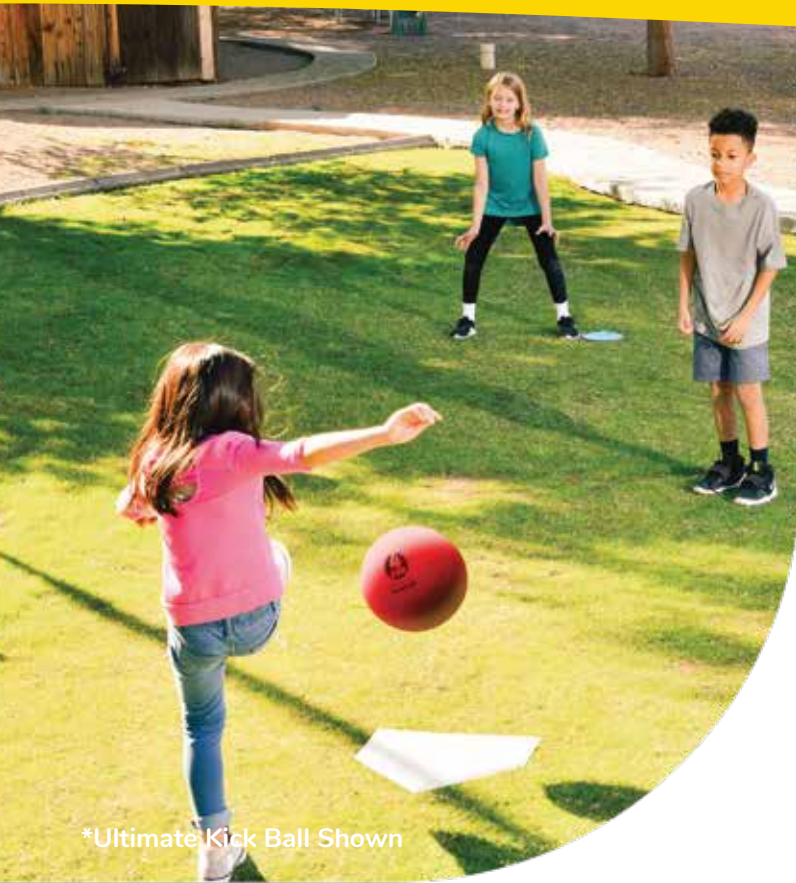

*Ultimate Kick Ball Shown