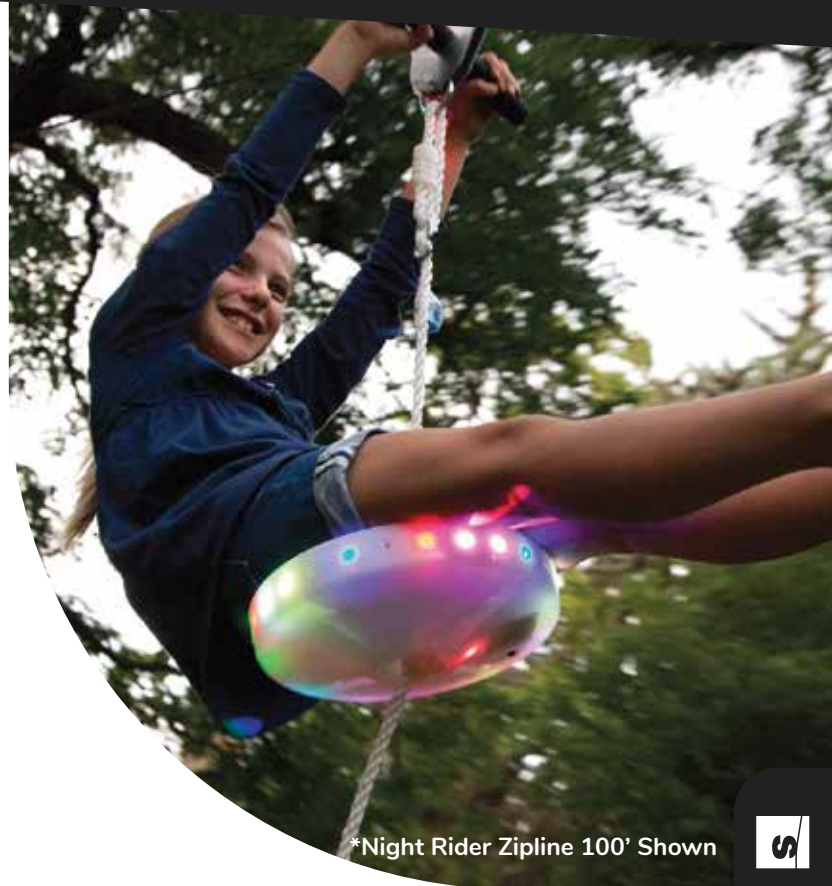

SLA.840

~~MSRP \$34.99~~

Swing and twist around on the Ninja Twister.

- Ages: 5+
- Holds: 250 lbs
- Case Pack: 4

*Ninja Twister Shown

Ziplines

* Eagle Zipline 90' Shown

\$85.00 Cdn. each
4 per case

Rollerline 50'

SLA.935

~~MSRP \$199.00~~

Have a Zipline without the heavy cable. Zip down the slackline with our 360-degree ball bearing center and the 6 sealed ball bearing allow for a smooth ride. Lower cost, and easier setup but the same thrill.

- Ages: 5+
- Holds: 250 lbs
- Case Pack: 4

*Night Rider Zipline 100' Shown

Ziplines

Try the 40ft. zipline
for \$50.00 each,
3 per case
B4SLA490P

Try the 70 ft.
zipline for \$95.00
each, 3 per case
B4SLA513