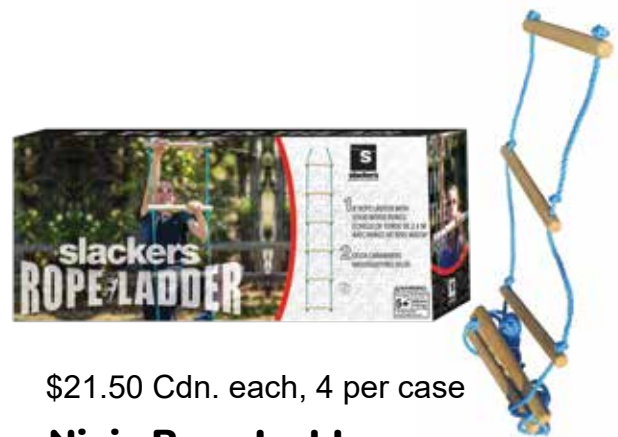

~~MSPR: \$34.99~~

7' long rope with 4 foot and hand holds, easy to grip while building strength.

- Ages: 5+
- Holds: 250 lbs
- Case Pack: 4

\$33.50 Cdn. each,
4 per case

Climbing Rope Swing

SLA.887

~~MSPR: \$39.99~~

6' durable climbing rope swing with 12" disc seat.

- Ages: 3+
- Holds: 250 lbs
- Case Pack: 4

\$40.00 Cdn. each,
4 per case

Ninja Cargo Net

SLA.801R

~~MSPR: \$69.99~~

Climbers can rejoice with the 4'w x 7' cargo net, which attaches to the Ninjaline to create a variety of obstacles.

- Ages: 5+
- Holds: 250 lbs
- Case Pack: 4

\$21.50 Cdn. each, 4 per case

Ninja Rope Ladder

SLA.790

~~MSPR: \$34.99~~

Classic 7' Rope Ladder made with performance polyethylene rope.

- Ages: 5+
- Holds: 175 lbs
- Case Pack: 4