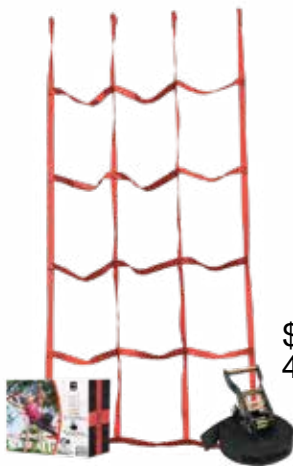

$40.00 Cdn. each,
4 per case

Ninja Cargo Net

SLA.801R

~~MSPR: $69.99~~

Climbers can rejoice with the 4'w x 7' cargo net, which attaches to the Ninjaline to create a variety of obstacles.

- Ages: 5+
- Holds: 250 lbs
- Case Pack: 4