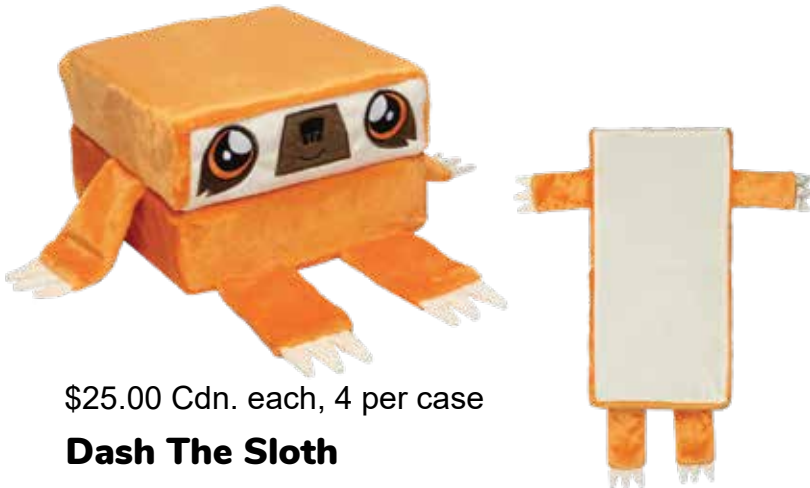

Crystal The Unicorn

KCP-UNR

~~MSRP \$29.99~~

Kid Cubes are the perfect toy by day, and the best pillow by night! Includes our patent-pending 'No-Fold Middle' which ensures a child can roll around without the pillow folding and waking them up. The perfect travel companion and lovable friend for any child!

Ages: 3-14
Case Pack: 4
Open: 3" x 20" x 10"
Closed: 6" x 10" x 10"

\$25.00 Cdn. each,
4 per case

Finn The Shark

KCP-SHR

~~MSRP \$29.99~~

Kid Cubes are the perfect toy by day, and the best pillow by night! Includes our patent-pending 'No-Fold Middle' which ensures a child can roll around without the pillow folding and waking them up. The perfect travel companion and lovable friend for any child!

Ages: 3-14
Case Pack: 4
Open: 3" x 20" x 10"
Closed: 6" x 10" x 10"

\$25.00 Cdn. each,
4 per case

Callie The Cat

KCP-CAR

~~MSRP \$29.99~~

Kid Cubes are the perfect toy by day, and the best pillow by night! Includes our patent-pending 'No-Fold Middle' which ensures a child can roll around without the pillow folding and waking them up. The perfect travel companion and lovable friend for any child!

Ages: 3-14
Case Pack: 4
Open: 3" x 20" x 10"
Closed: 6" x 10" x 10"

\$25.00 Cdn. each, 4 per case

Dash The Sloth

KCP-SLR

~~MSRP \$29.99~~

Kid Cubes are the perfect toy by day, and the best pillow by night! Includes our patent-pending 'No-Fold Middle' which ensures a child can roll around without the pillow folding and waking them up. The perfect travel companion and lovable friend for any child!