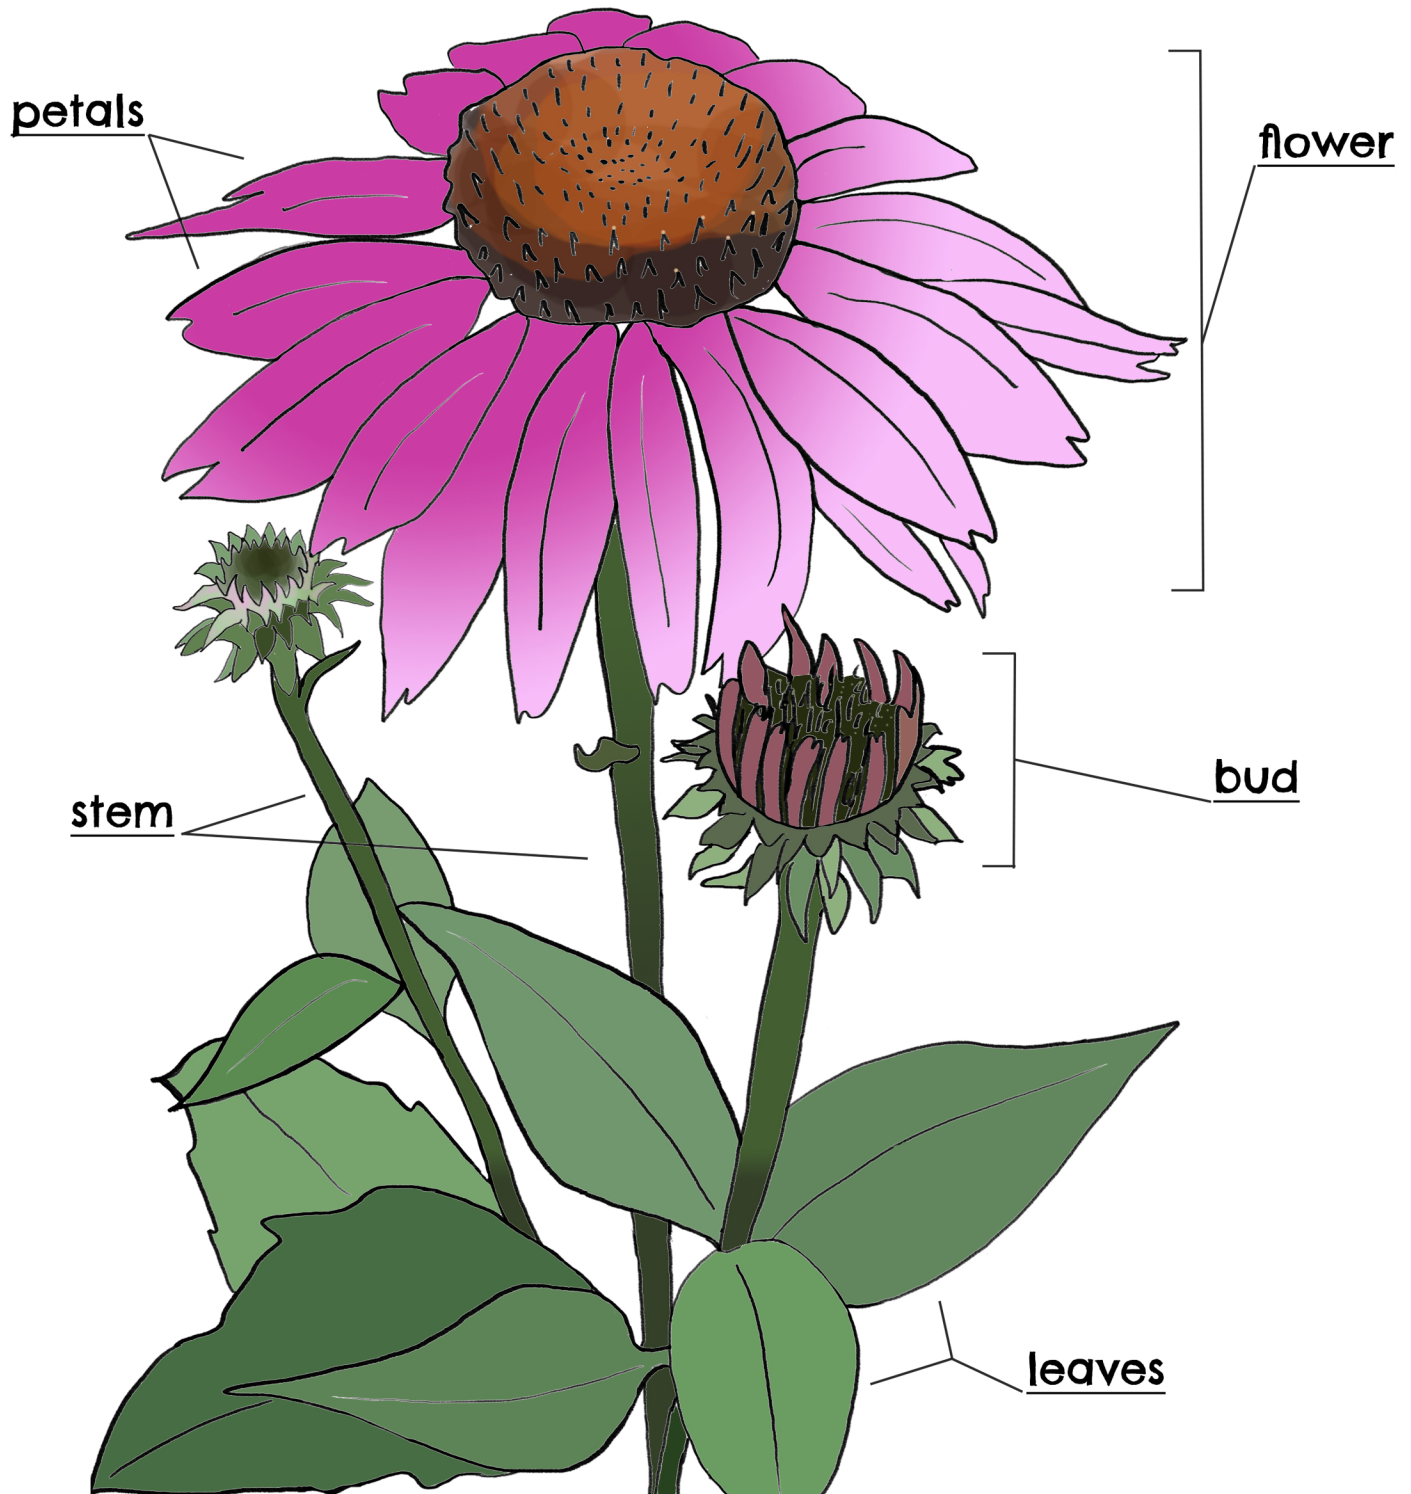

Anatomy of a Flower

purple cone flower

Purple Cone Flower

coloring page ideas:

color in your flower

glue on nature
treasures

cut out your flower

- trace with your finger or fill with loose parts -

is for

FLOWER

- trace with your finger or fill with loose parts -

is for

PETAL