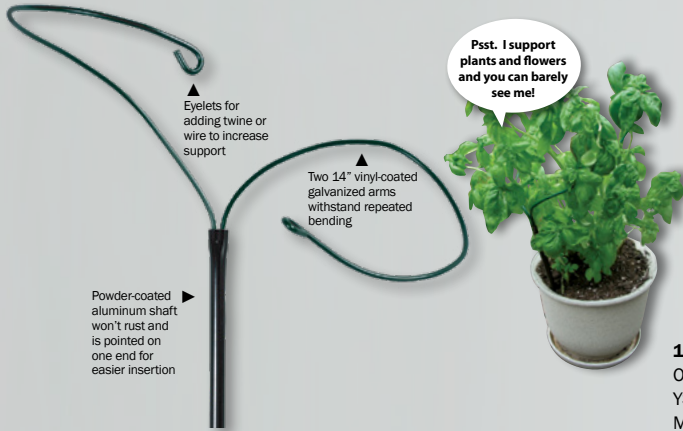

English Y-Stakes®

Simple yet effective plant supporting solutions

Bend the arms...

to keep plants out of walkways...

or to circle bushy plants.

- Easily the world's most versatile plant supports.
- Available in four sizes: 1 ft, 2 ft, 3 ft, and 4 ft.
- Includes two stakes per pack.
- Height is shaft height only. Does not include 14" arms.