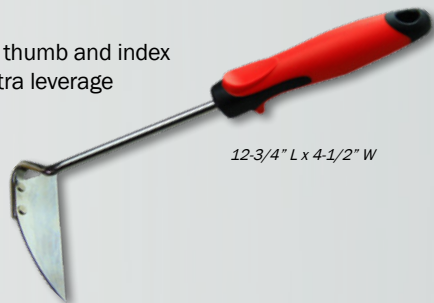

Ken-Ho™ Classic

- Stainless steel blade
- Comfortable grip
- Handy plastic sheath included
- Great for scraping
- Weed with ease

Case Pack Qty: 6
KH-01400
MSRP: $28.95

Ken-Ho™

- Stainless steel blade
- Ergonomic handle with thumb and index finger grip points for extra leverage
- Great for scraping
- Weed with ease

Case Pack Qty: 6
KHR-01400
MSRP: $28.95

Digger Plus™

- Premium stainless steel blade
- Comfortable grip
- 5-in-1 multi-tool: trowel, weeding fork, serrated edge root cutter, twine cutter, and dandelion digger

Case Pack Qty: 6
DP-01400
MSRP: $28.95