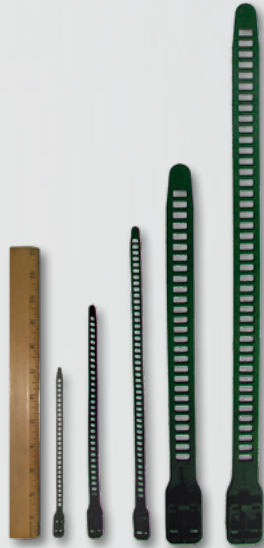

JUTE TWINE HOLDER (twine not included)

Case Pack Qty: 6
JTHOLD-00800
MSRP: \$16.95

JUTE TWINE HOLDER WITH BUILT-IN CUTTER

(twine not included)
6-1/2" H x 4-19/32" D

Softbinders™

8 inches
Order Qty: 6 Packs
SB1-00550
MSRP: \$11.95

10-7/16 inches
Order Qty: 6 Packs
SB3-00650
MSRP: \$13.95

13 inches
Order Qty: 6 Packs
SB4-00750
MSRP: \$15.95

16-1/2 inches
Order Qty: 6 Packs
SB5-00650
MSRP: \$13.95

22-1/2 inches
Order Qty: 6 Packs
SB6-00850
MSRP: \$17.95