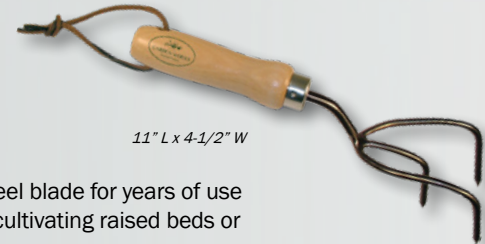

MSRP: \$35.95

Soil & Potting Scoops™

The best all around tools ever designed

Soil Scoop™ Classic

- 18 gauge premium stainless steel blade
- Solid birch handle
- Serrated edges cut through roots
- Digging holes
- Weeding
- Making seed furrows
- Edges easily cut open potting soil bags
- Transferring soil
- Great for carving pumpkins
- Use to clean BBQ grill grates and lift charcoal
- Clean up after pets

Case Pack Qty: 6
SSC-01700
MSRP: \$35.95

11-1/2" L x 3" W

Potting Scoop™ Classic

- 18 gauge premium stainless steel blade
- 20% smaller blade than our Soil Scoops
- Solid birch handle
- Ideal for limited working areas
- Built-in seed dispensers
- Serrated edges cut through roots
- Digging holes
- Weeding
- Making seed furrows
- Edges easily cut open potting soil bags
- Transferring soil
- Great for carving pumpkins
- Use to clean BBQ grill grates and lift charcoal
- Clean up after pets

Case Pack Qty: 6
PS-01600
MSRP: \$33.95

10-1/2" L x 2-1/2" W

Classic Tools™

Heirloom Collection

LONG NECK WEEDER™

14-3/4" L x 1-1/4" W

- Premium stainless steel blade for years of use
- Effectively removes dandelion, thistle, ragweed, and other tap-rooted weeds
- The V-shaped head removes the roots underground, preventing further growth

Case Pack Qty: 6
HTLNW-01400
MSRP: \$28.95

CLAW CULTIVATOR™

11" L x 4-1/2" W

- Premium stainless steel blade for years of use
- Short handle makes cultivating raised beds or borders less difficult
- Effectively tills and aerates hard, compacted soil