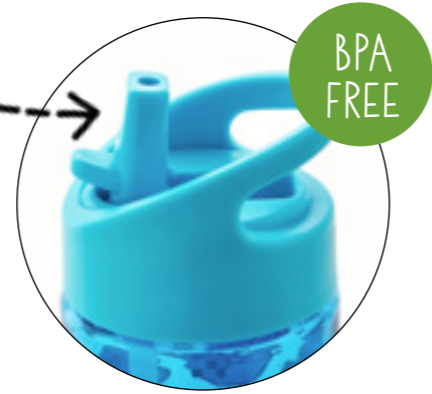

Butterfly
Ant
Spider
Book worm
Slag beetle
Bomb

Hot Rod
Yellow Taxi
Go Kart
Euoplocephalus
Plesiosaurus
Brachiosaurus Rex

POP-UP
NOZZLE

NEW TRITAN DRINKING BOTTLE

Easy open, Tritan Drinking Bottle with a pop-up nozzle. Easy to clean and hygienic. All parts are dishwasher safe. BPA free. Phthalate Free. 400ml