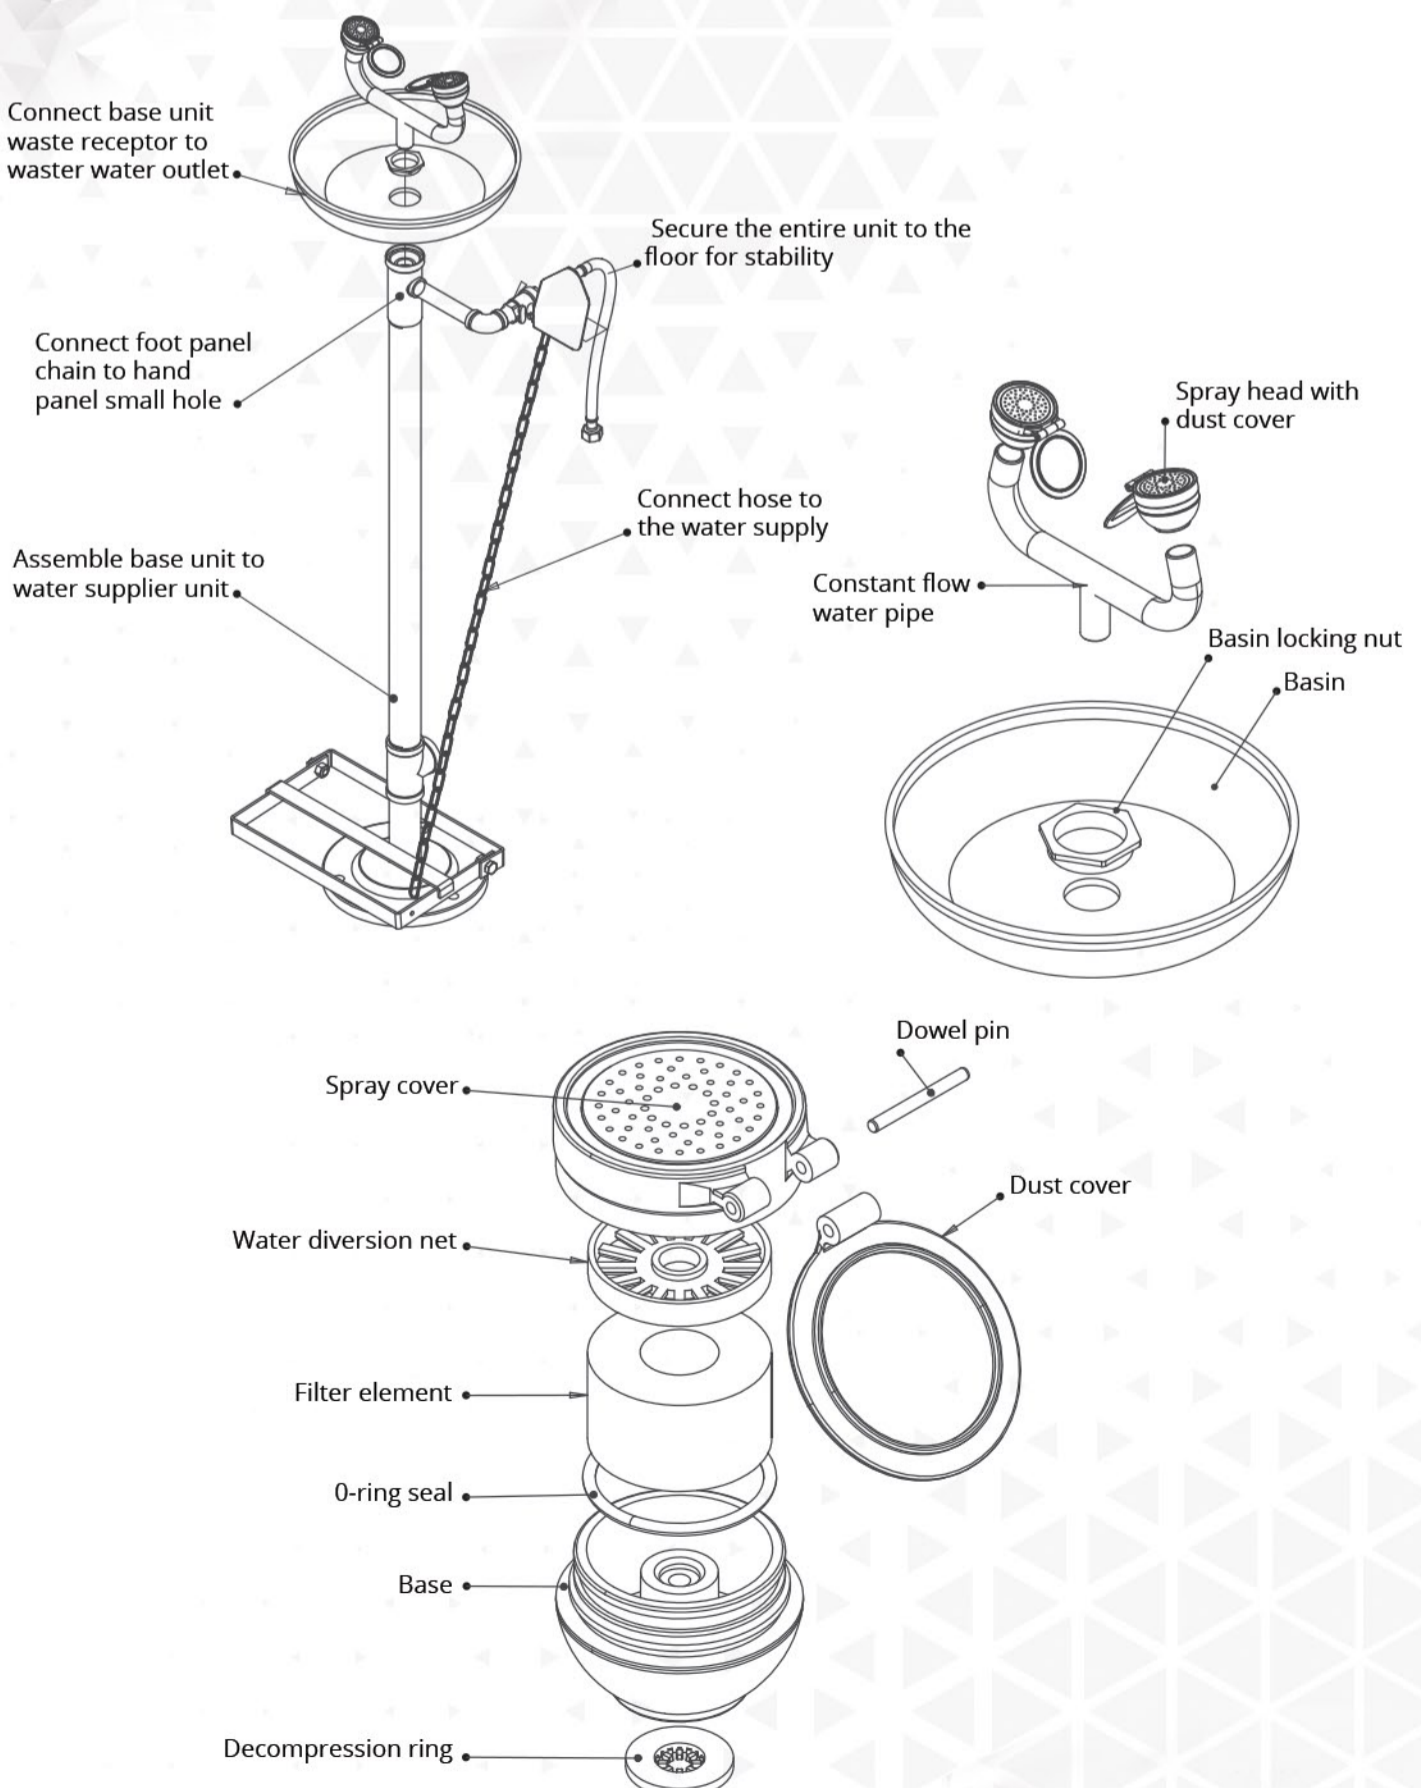

SS-E100
Eyewasher Assembly & Design Specifications

For Sales & Distributorship Enquiries: info.ppe@ppe-online.com | +971 04 28 28 622 | www.ppe-online.com

All rights reserved. All content (texts, trade marks, illustrations, photos, files, designs, arrangements etc) protected by copyright and other Protective laws. The contents of this document are to be used only in accordance with Internet regulations as per PPE SAFETY PRODUCTS TRADING LLC (Brand: PPE ONLINE). Doc Ref: PPE/MAR/EFP-0920-1.0.

Protecting People Everywhere