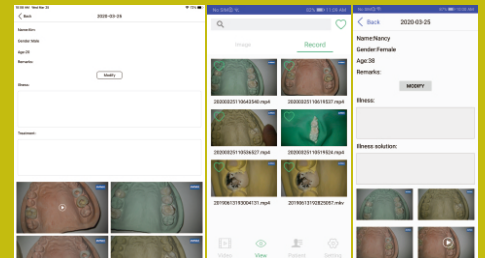

OMS3200 PRO

DENTAL MICROSCOPE

zumax

Motorized Zoom Magnification

6 Magnetic Brakes

FluoDet Fluorescent Module

AntiReflect Module

BiLED Illumination

Backup light source for accidentally shutting down of the main LED Illumination.

TruLED Illumination
Illumination > 105000 lux

IPAD

ANDROID

WINDOWS