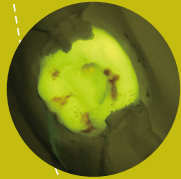

OMS3200 PRO

DENTAL MICROSCOPE

zumax

Motorized Zoom Magnification

6 Magnetic Brakes

FluoDet Fluorescent Module

AntiReflect Module

BiLED Illumination