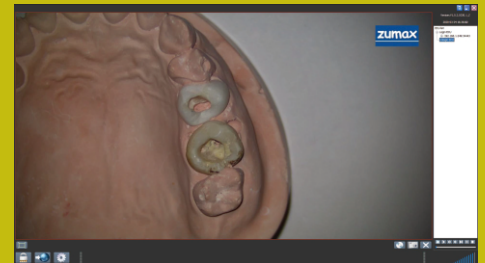

Backup light source for accidentally shutting down of the main LED Illumination.

TruLED Illumination
Illumination > 105000 lux

IPAD

ANDROID

WINDOWS