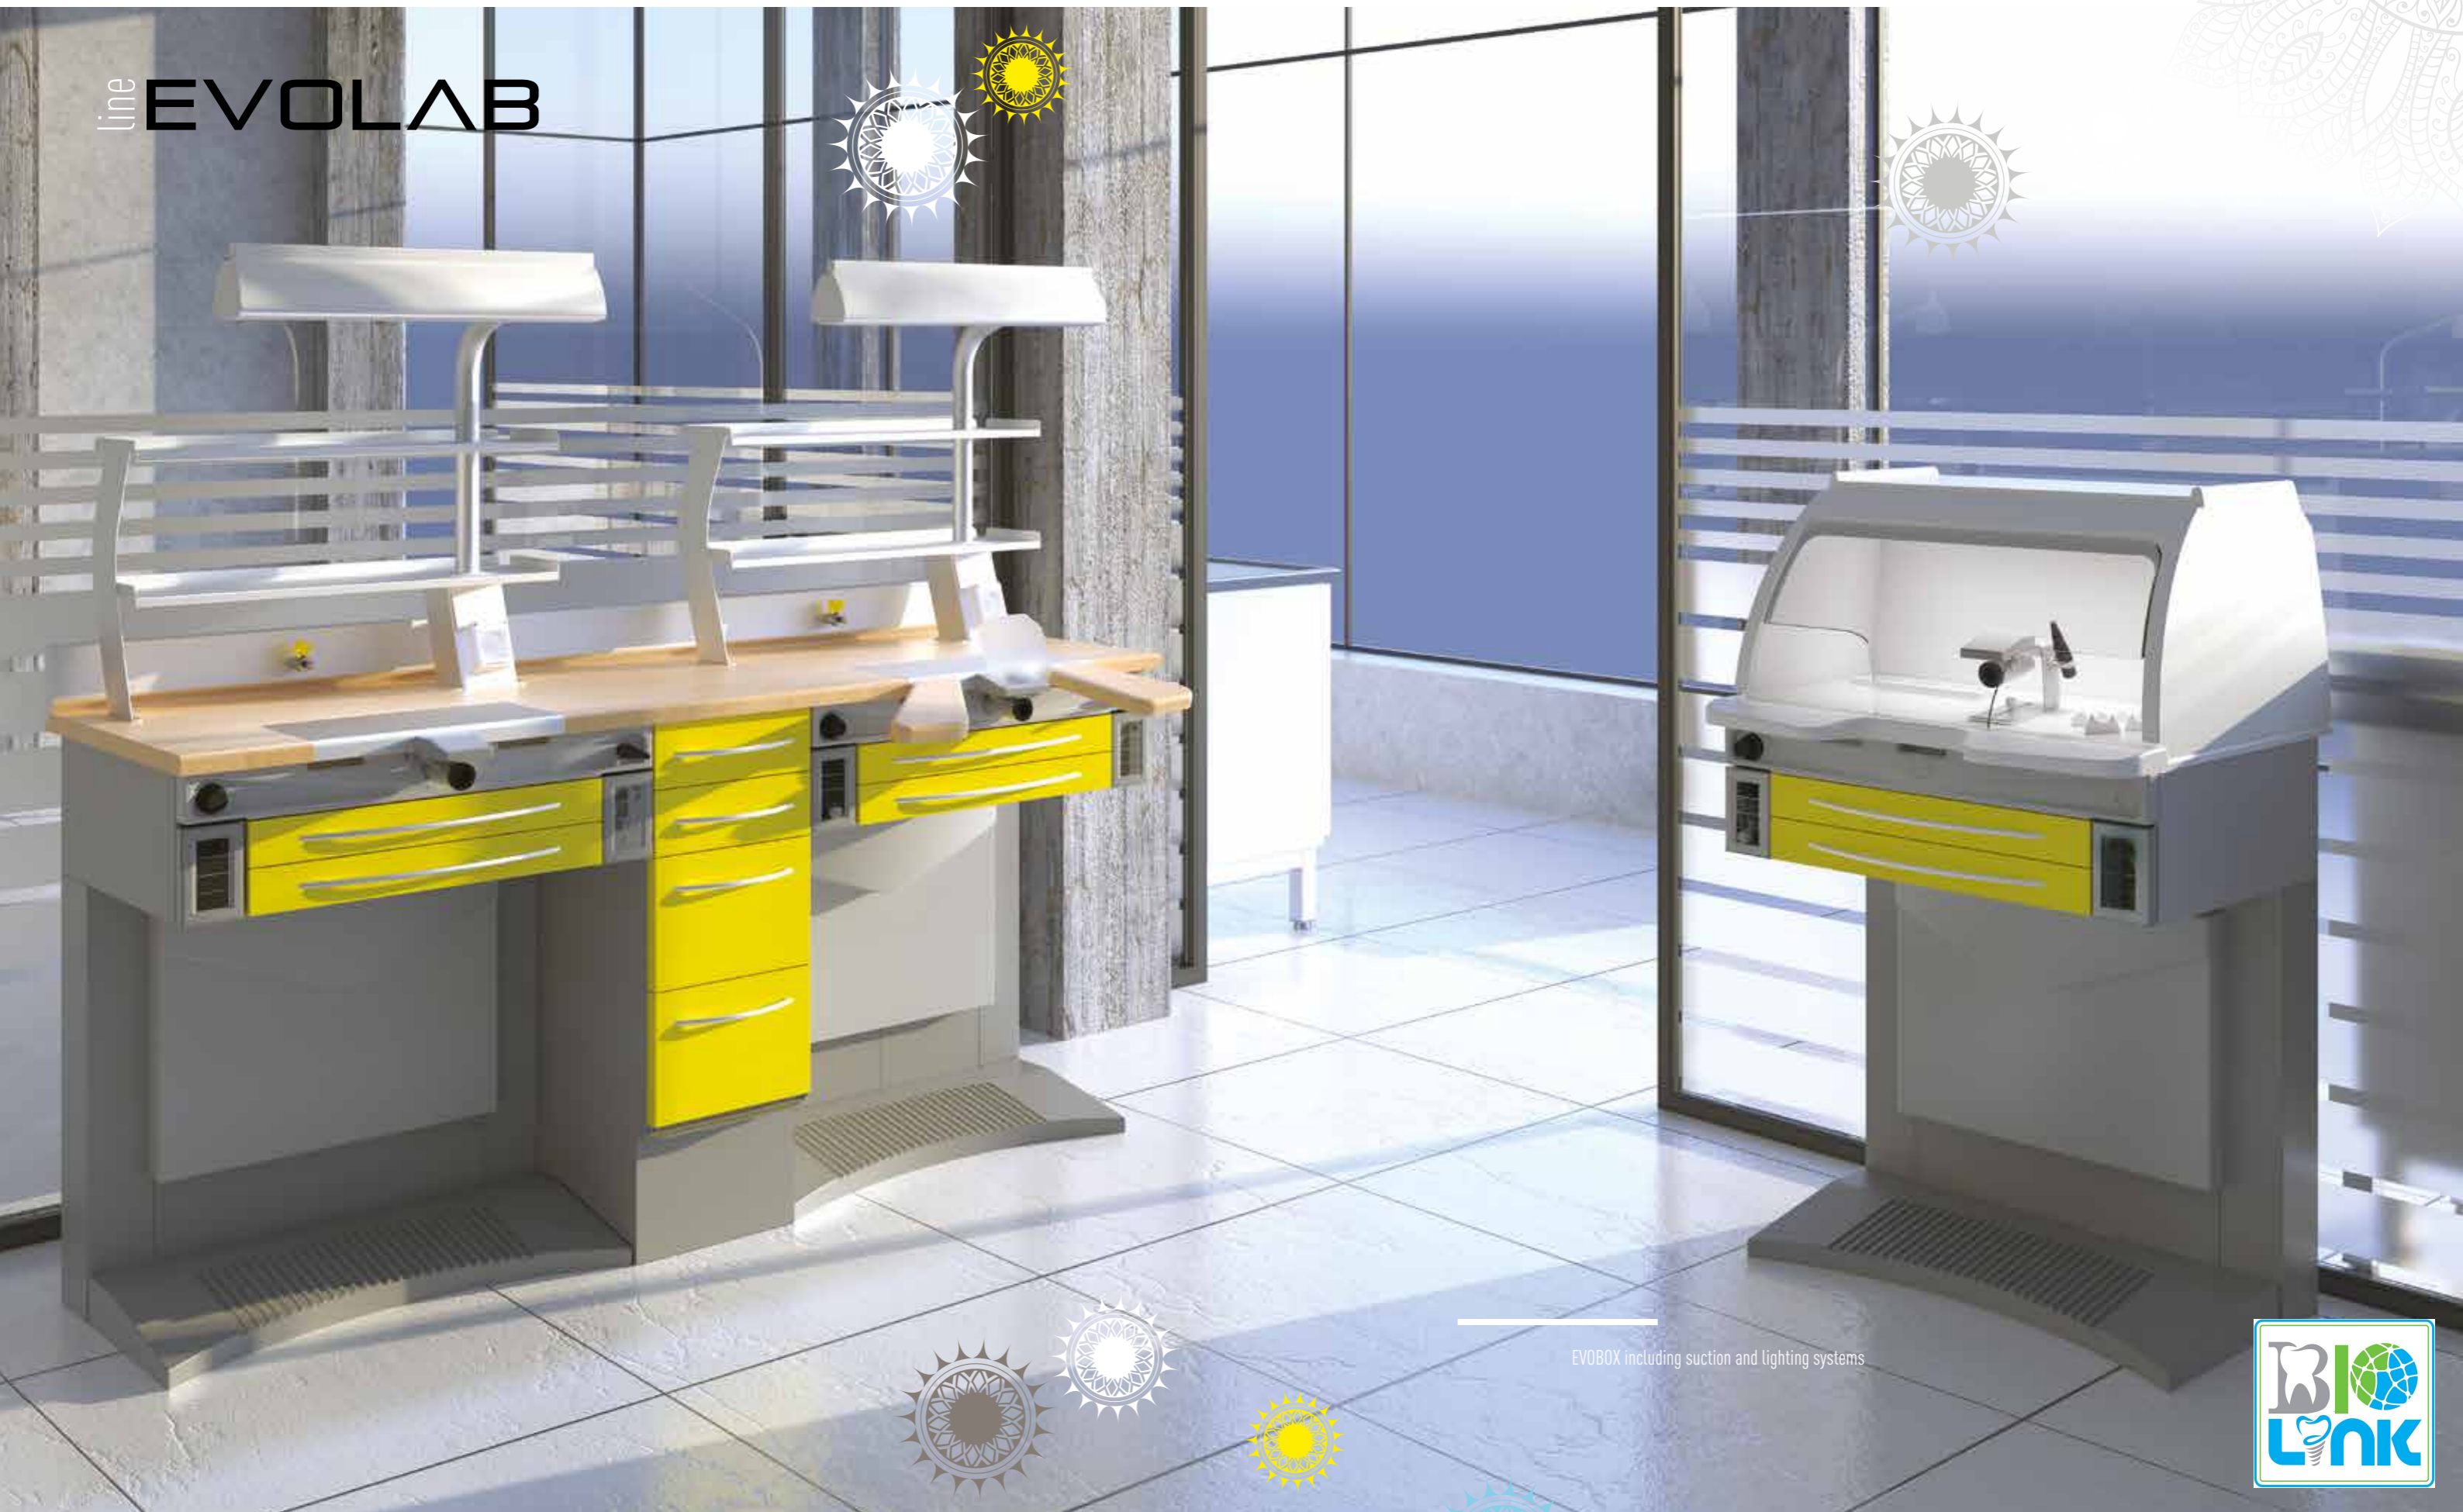

www.biolinkdubai.com

info@biolinkdubai.com

Biolinkdubai

line SKYLINE

EVOLUTION
a permanent revolution underway.
A strong line for those who want to
stand out.

line SKYLINE

Corian worktop with integrated rectangular sink

Corian worktop with sink and splashback: one single piece

Q handle

Flip-in hinge cabinet with pull out board for small equipment

Corian worktop with integrated handle for handling mobile cabinets, OVAL handle

SKYLINE with push/pull system

line SKYLINE

line CARYN

Entry-level cabinets

line CARYN

CARYN base cabinets, glass worktop with integrated sink and wall-mounted unit MELODY for consumables

Уважаем клиент,
мы рады приветствовать вас в нашем офисе - на первом этаже нашего здания, которое мы рады предложить вам. В нашем офисе вы можете увидеть на выставке различные модели, и выбрать. Мы рады и с вами сотрудничать. Спасибо за внимание. С уважением, Девид

CARYN legs cabinets for sterilization rooms

line CARYN

line **EVOLAB**

EVOLAB including suction and lighting systems

line **EVOLAB**

The standard double workbench

Beech peg for suction

Suction Peg in ABS material