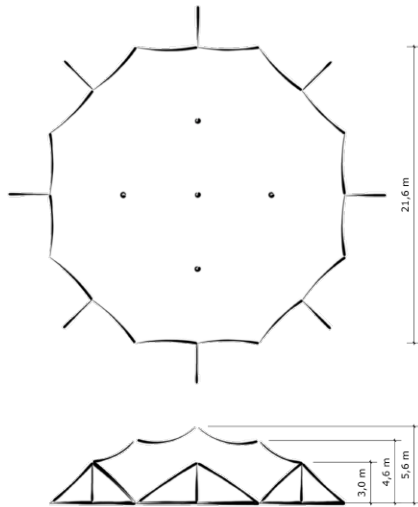

# White Cloud - 22x22 (350m<sup>2</sup>)

## TECHNICAL DRAWING

The White Cloud Stretchtent measures 22 x 22 m and has an area of  $\pm 350 \text{ m}^2$