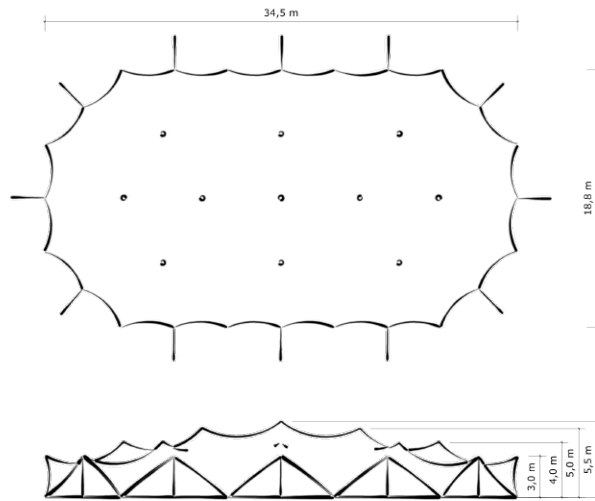

# White Cloud - 19x35 (600m<sup>2</sup>)

## TECHNICAL DRAWING

The White Cloud Stretchtent measures 19 x 35 m and has an area of  $\pm 600 \text{ m}^2$ .