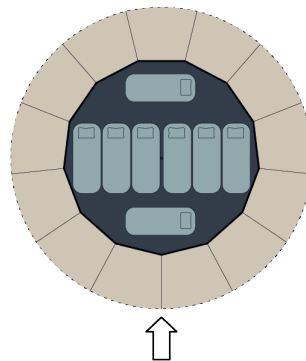

# MAJOR BELL 5.2

MAJESTIC BELL TENT WITH A DIAMETER OF 5,2 METERS,  
MADE FROM 100% COTTON CANVAS AND TOTALLY READY TO PARTY

The Major Bell is so magnificent that you can easily get up to 8 mattresses in it. The diameter of the groundsheet is no less than 5,2 meters, and with a height of 3,25 meters you can even keep dancing with someone on your shoulders. With its refined and perfected cut, the largest variant of the Autentic Bell tent is more majestic than ever.

## ENOUGH SPACE FOR

- 25 seated friends
- 10 party people standing
- 8 inflatable mattresses
- 2 double beds

# MAJOR BELL 5.2

## DIMENSIONS

- Height: 3,25 m
- Groundsheet: Ø 5,2 m
- Guy line span: Ø 10,6 m
- Packed: 116 x 42 x 37 cm
- Weight: 62 kg