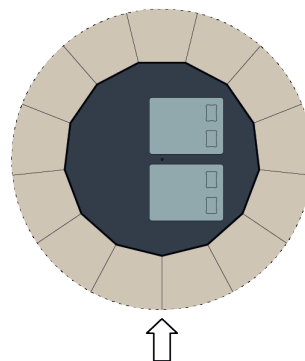

ENOUGH SPACE FOR

- 25 seated friends
- 10 party people standing
- 8 inflatable mattresses
- 2 double beds