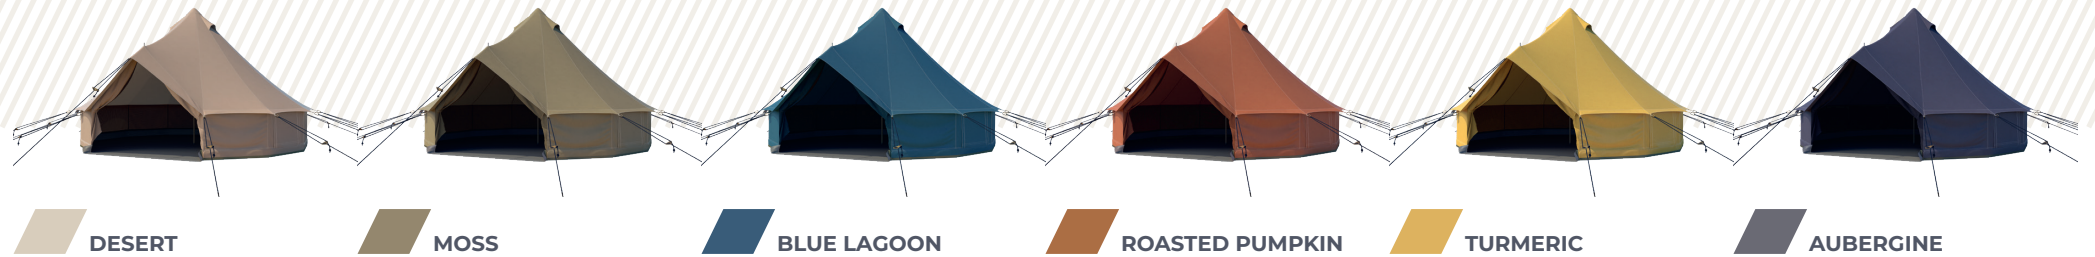

MAJOR BELL 5.2

WIDE COLOUR PALETTE

All our colours bring warmth and atmosphere, inspired by nature. Hence their names: Desert, Moss, Blue Lagoon, Roasted Pumpkin, Turmeric & Aubergine.

DIMENSIONS

- Height: 3,25 m
- Groundsheet: Ø 5,2 m
- Guy line span: Ø 10,6 m
- Packed: 116 x 42 x 37 cm
- Weight: 62 kg

MATERIALS

Tent: Cotton canvas 320 gsm
Groundsheet: Polyester/PVC 550 gsm
Mosquito net: PVC coated fibreglass
Tent pole: Aluminium
A-frame: Aluminium
Guy lines: Polyester/reflective
Guyline tensioners: Aluminium
Ground pegs: Zinc plated steel