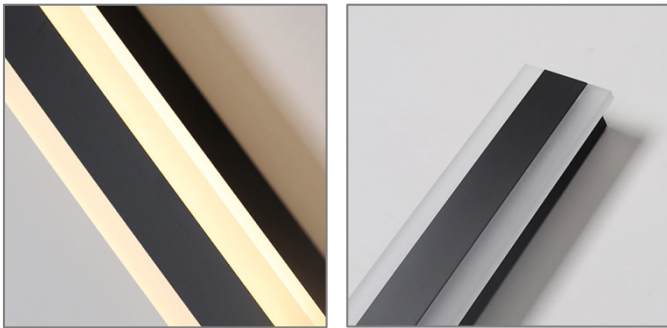

Remove the mounting bracket by loosening the screws.