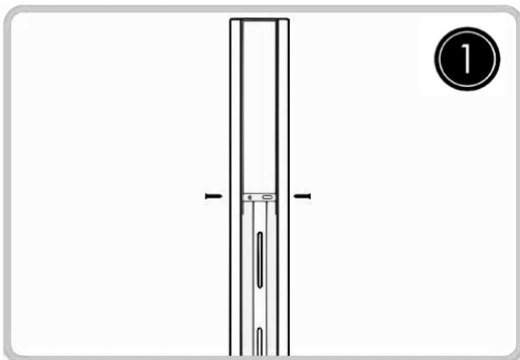

"The Pinnacles"

Waterproof Outdoor Wall Lights Spec Sheet

Dimensions

Length - 80cm/31in to 240cm/94in

Width - 8cm/3.1in

Depth - 4cm/1.5in

Mounting/Installation

Interior/Exterior - Exterior

Mounting Style - Wall Mount

Certifications/Ratings

UL Certified

IP65 Waterproof Rating

Light Source Specs

Warm White - 3000K

Cool White - 6000K

LED Lifespan - 50,000 hours

Dimmable - by special order upon request

Remove the mounting bracket by loosening the screws.

Punch holes in the wall and attach the lamp bracket.

Connect wires. The junction box can be anywhere along the length of the light.