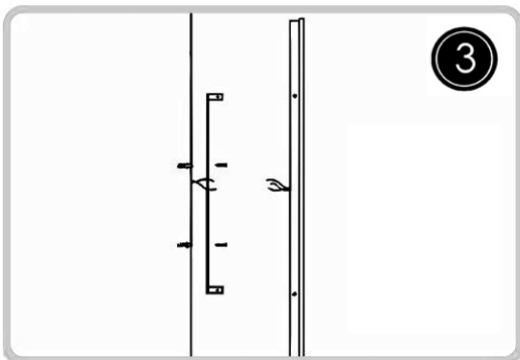

"The Pinnacles"

Waterproof Outdoor Wall Lights Spec Sheet

Dimensions

Length - 80cm/31in to 240cm/94in

Width - 8cm/3.1in

Depth - 4cm/1.5in

Mounting/Installation

Interior/Exterior - Exterior

Dimmable - by special order upon request

Remove the mounting bracket by loosening the screws.

Punch holes in the wall and attach the lamp bracket.

Connect wires. The junction box can be anywhere along the length of the light.