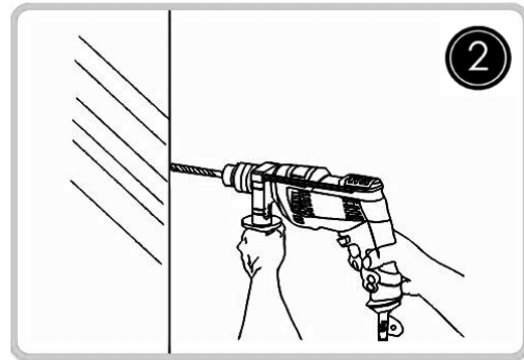

"The Pinnacles"

Waterproof Outdoor Wall Lights Spec Sheet

Dimensions

Length - 80cm/31in to 240cm/94in

Width - 8cm/3.1in

Depth - 4cm/1.5in

Mounting/Installation

Interior/Exterior - Exterior

Dimmable - by special order upon request

Remove the mounting bracket by loosening the screws.

Punch holes in the wall and attach the lamp bracket.

Connect wires. The junction box can be anywhere along the length of the light.