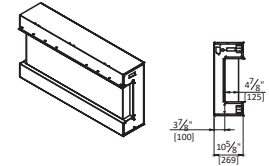

XL DEEP

SLIM

XL EXTRA TALL

EXCLUSIVE FLAME SET

Ambient canopy lighting: Shown On and Off, illuminate media like never before with a spectrum of lighting in 13 different colors.

UNIQUE PRESENTATION

Fire & Ice Flame®: Vibrant multi-colored state-of-the-art FIRE & ICE® flame that is easily changed from purple to orange or yellow to blue to purple, rose or violet to blue with just a click of the remote.

FOUR INSTALLATION CONFIGURATIONS

- All 3 sides of glass visible
- Left side visible
- Right visible
- Front only for an extra deep (36.195cm) fireplace

Tru-View Book-METRIC JAN 2020

Distributed By:

We reserve the right to update products, specifications and dimensions are subject to change. Please refer to the product manual to verify measurements and clearance requirements. All local building codes must be followed.

Amantii

Visit our online showrooms at:

www.amantii.com