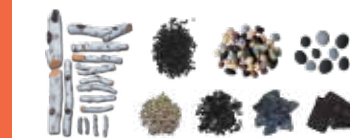

DESIGN-MEDIA-BIRCH-15PCE