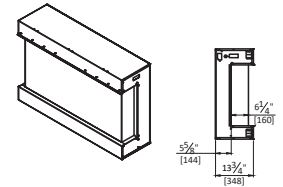

XL EXTRA TALL