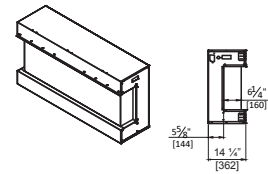

XL DEEP

SLIM

XL EXTRA TALL

EXCLUSIVE FLAME SET

Ambient canopy lighting: Shown On and Off, illuminate media like never before with a spectrum of lighting in 13 different colors.

UNIQUE PRESENTATION

Fire & Ice Flame®: Vibrant multi-colored state-of-the-art FIRE & ICE® flame that is easily changed from purple to orange or yellow to blue to purple, rose or violet to blue with just a click of the remote.

FOUR INSTALLATION CONFIGURATIONS

- All 3 sides of glass visible
- Left side visible
- Right visible
- Front only for an extra deep (36.195cm) fireplace

Tru-View Book-METRIC JAN 2020

Distributed By:

We reserve the right to update products, specifications and dimensions are subject to change. Please refer to the product manual to verify measurements and clearance requirements. All local building codes must be followed.

Amantii

Visit our online showrooms at:

www.amantii.com