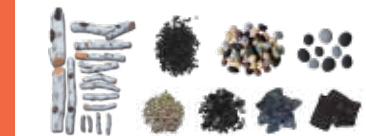

DESIGN-MEDIA-BIRCH-15PCE