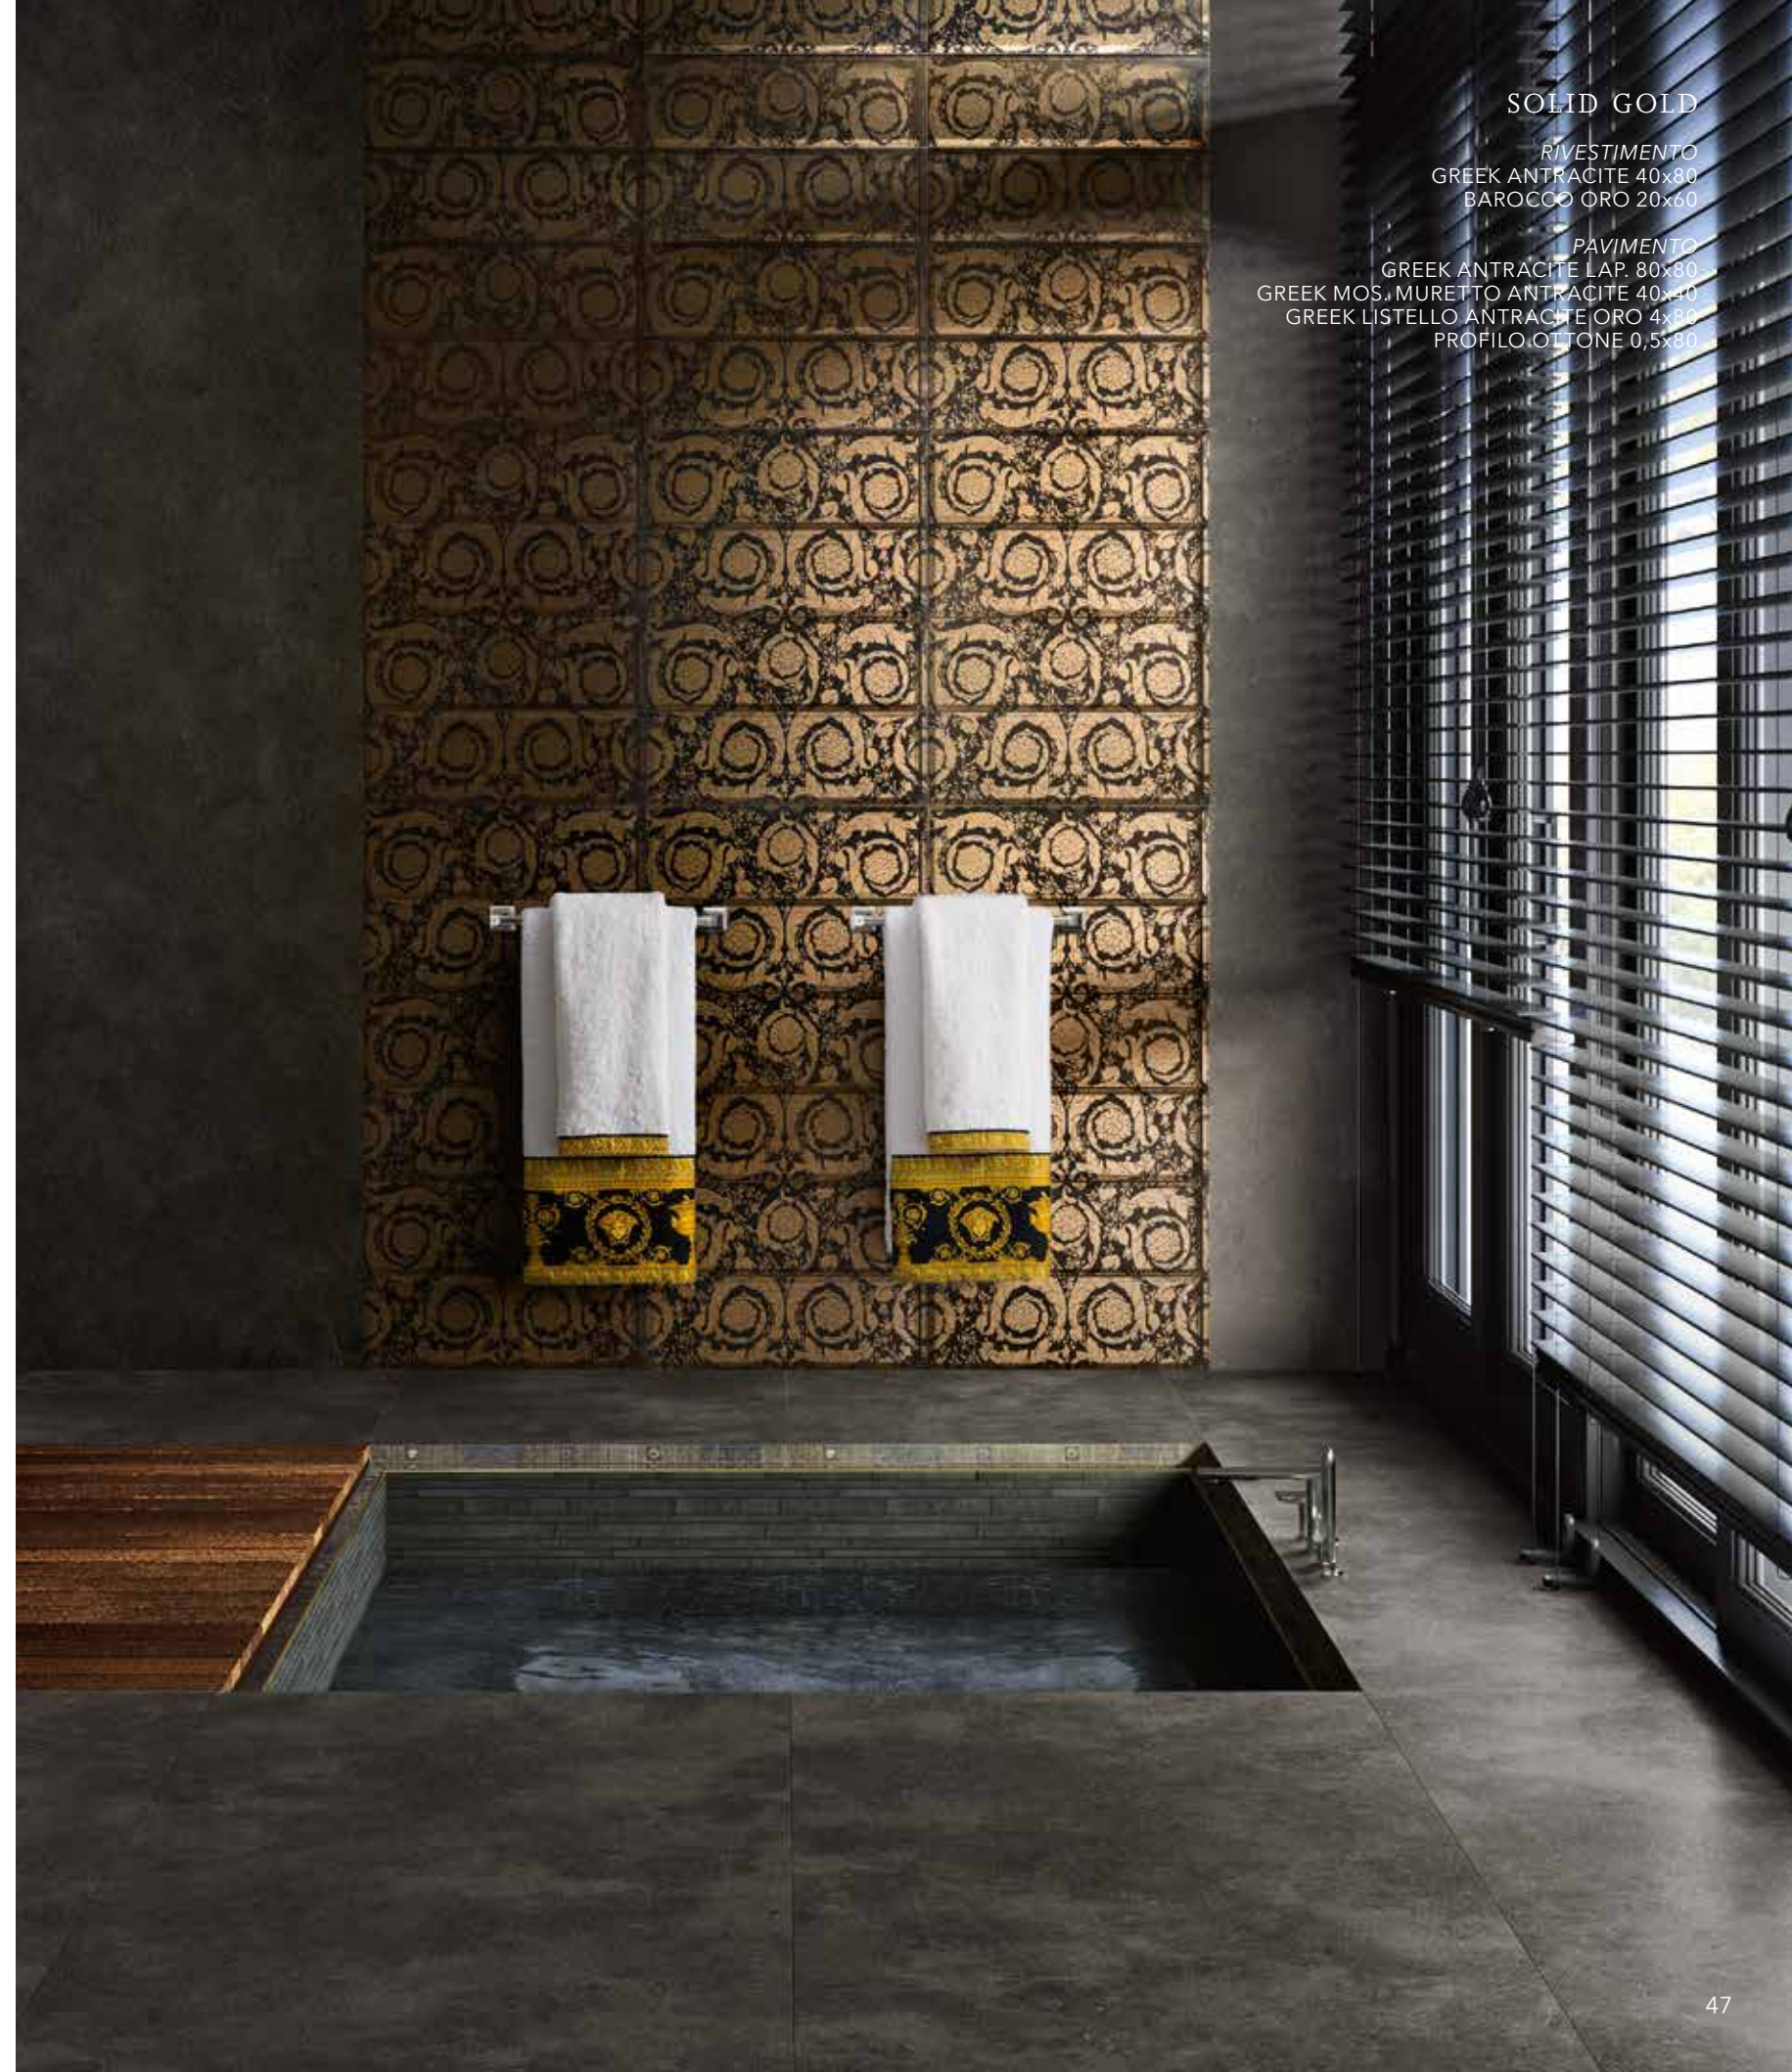

SOLID GOLD

RIVESTIMENTO
GREEK ANTRACITE 40x80
BAROCCO ORO 20x60

PAVIMENTO
GREEK ANTRACITE LAP. 80x80
GREEK MOS. MURETTO ANTRACITE 40x40
GREEK LISTELLO ANTRACITE ORO 4x80
PROFILO OLTONE 0,5x80