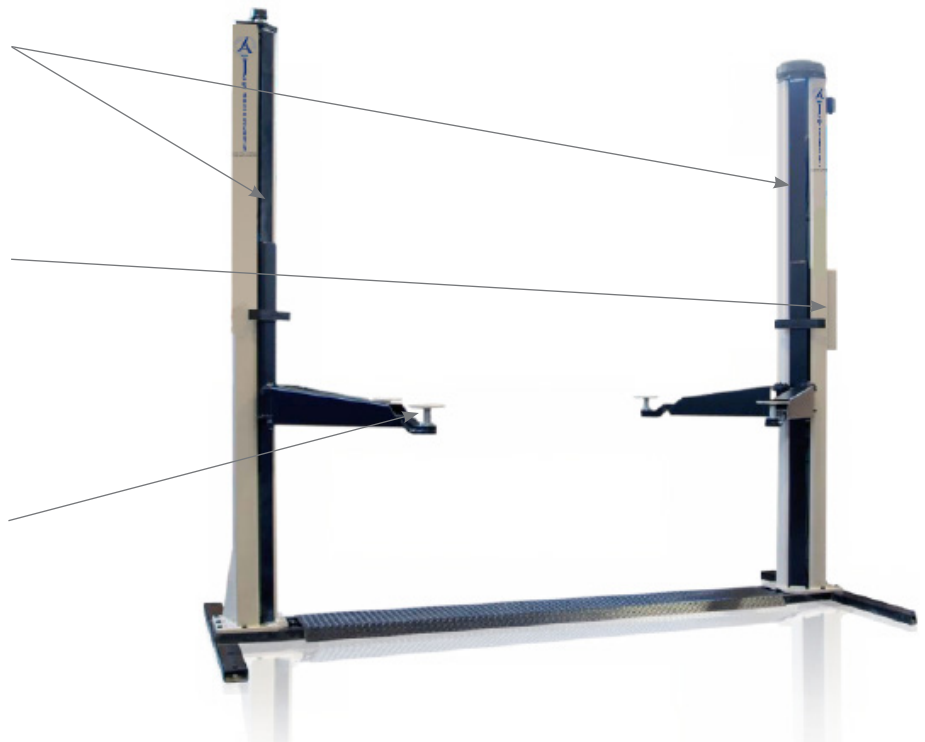

The user-friendly control box gives the consumer an easy and fast operation of the lift, and because of the spindle, there is no need of safety locks.

JA3200T-E have a maximum lifting height of 2000mm.

JA3200T-E Spindel and nut
 Spindles and nuts are permanently automatically lubricated between the inspection periods.

Controlbox
 JA3200T-E has the user-friendly controlbox gives the consumer an easy and fast operation of the lift. Because of the spindle, there is no need of safety locks.

Screw platforms
 JA3200T-E has easy adjustable screw platforms

Jema Autolifte 2 post "Euro line" lift JA3200T-E has an amazing lifting height of 2000 mm which makes it a perfect workplace for event the tallest people. The JA3200T-E has asymmetric posts which makes it easy to exit and enter the cars.

Enable to lift all kind of vehicles with short distance between axles up to 3.2T. Easy to open the doors because of the asymmetric post position. To take maximum advantages of the work area in workshops with limited space.