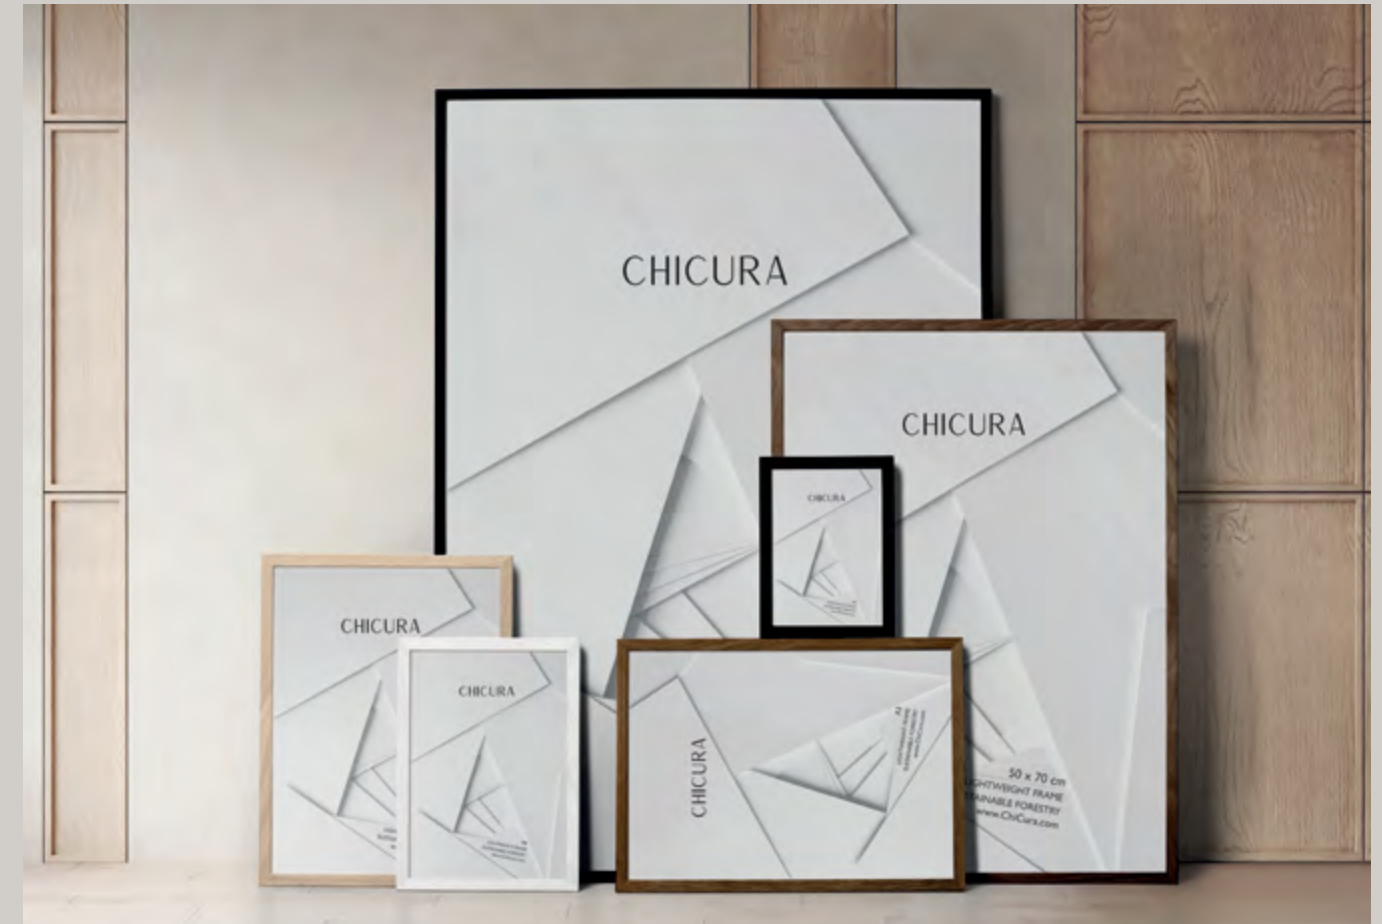

TRADITIONAL FRAMES

Our traditional frames are all available with acrylic, anti-reflective acrylic or real glass. The black alu frame is also available with anti-reflective glass in selected sizes.

The alu frames are high quality and made with steel from Germany.

The wooden frames are solid oak and we use european wood. They are manufactured in EU and by the use of sustainable wood production.

High quality back closing system.
A5 & A4, include both hangers and easel back.

Special sizes or colors - contact us for quote.